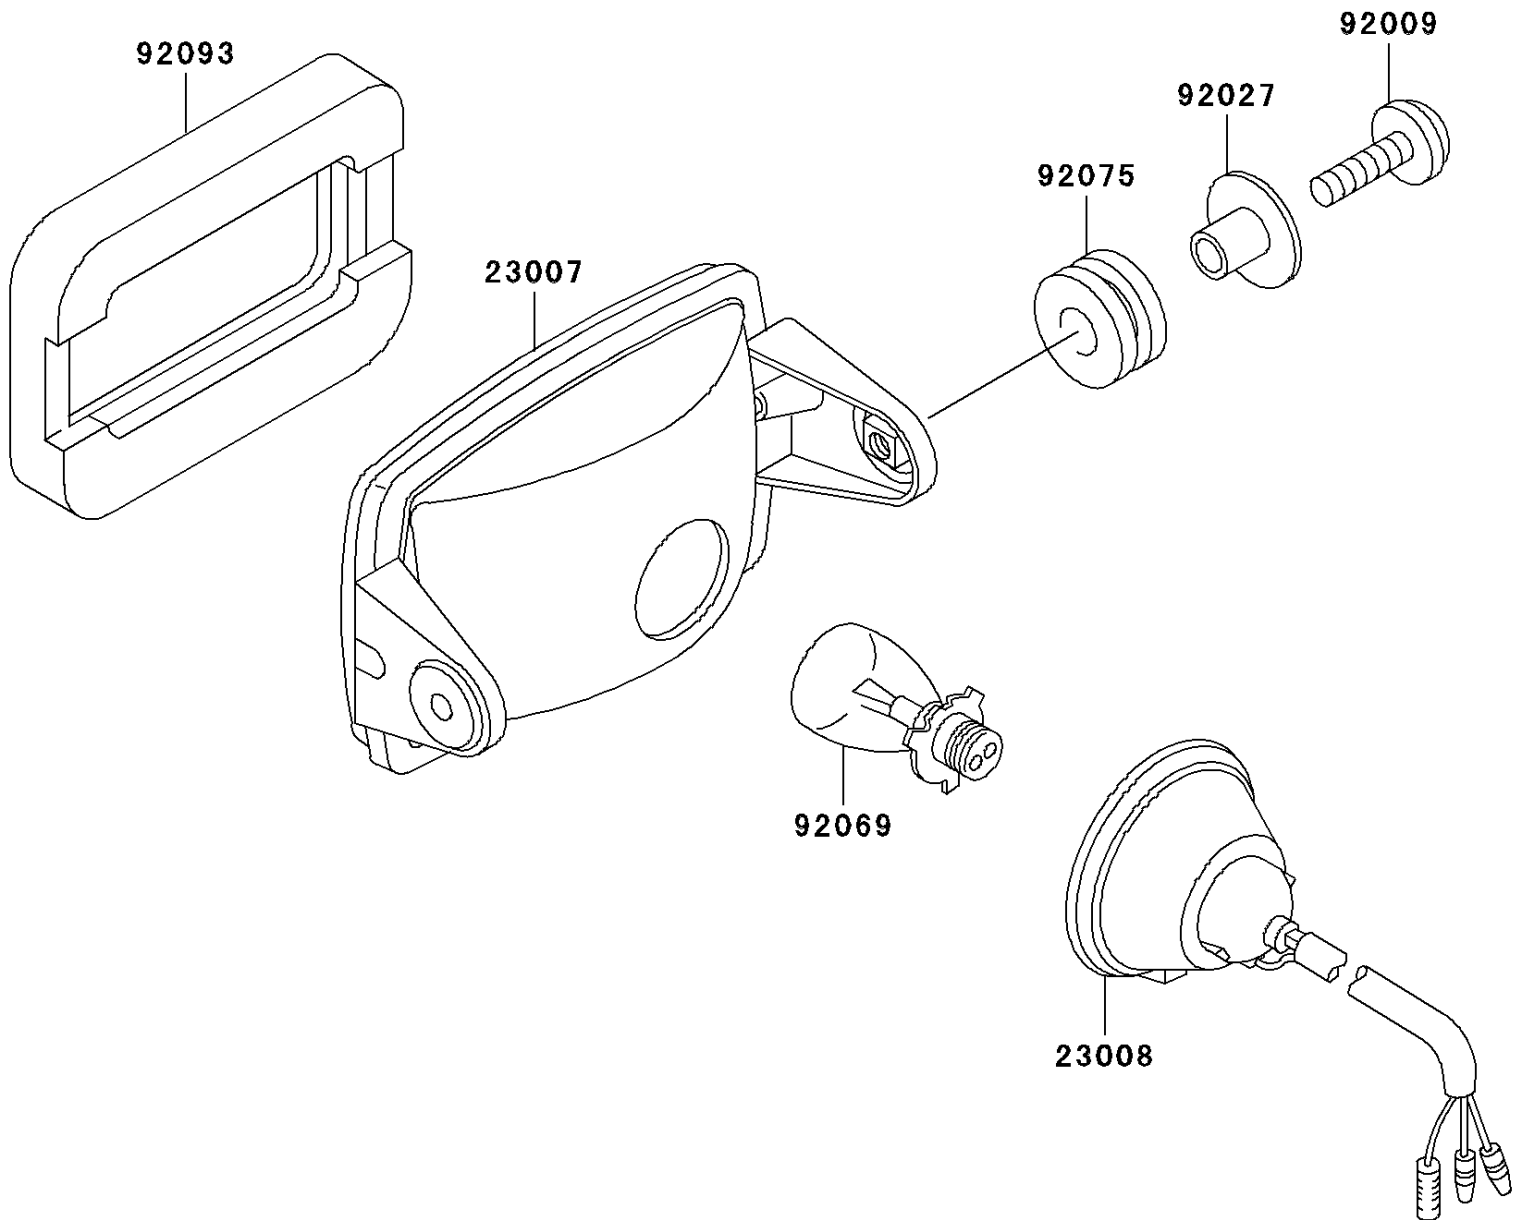

# 2003 Lakota Sport PARTS DIAGRAM

Headlight(s)

F2710

## 2003 Lakota Sport PARTS LIST

### Headlight(s)

ITEM NAME	PART NUMBER	QUANTITY
LENS-COMP,HEAD LAMP (Ref # 23007)	23007-1183	1
SOCKET-ASSY,HEAD LAMP (Ref # 23008)	23008-1358	1
SCREW,6X22,BLACK (Ref # 92009)	92009-1256	2
COLLAR,L=13.1,BLACK (Ref # 92027)	92027-1450	2
BULB,12V 45/45W (Ref # 92069)	92069-1061	1
DAMPER (Ref # 92075)	92075-1690	2
SEAL,HEAD LAMP (Ref # 92093)	92093-1222	1