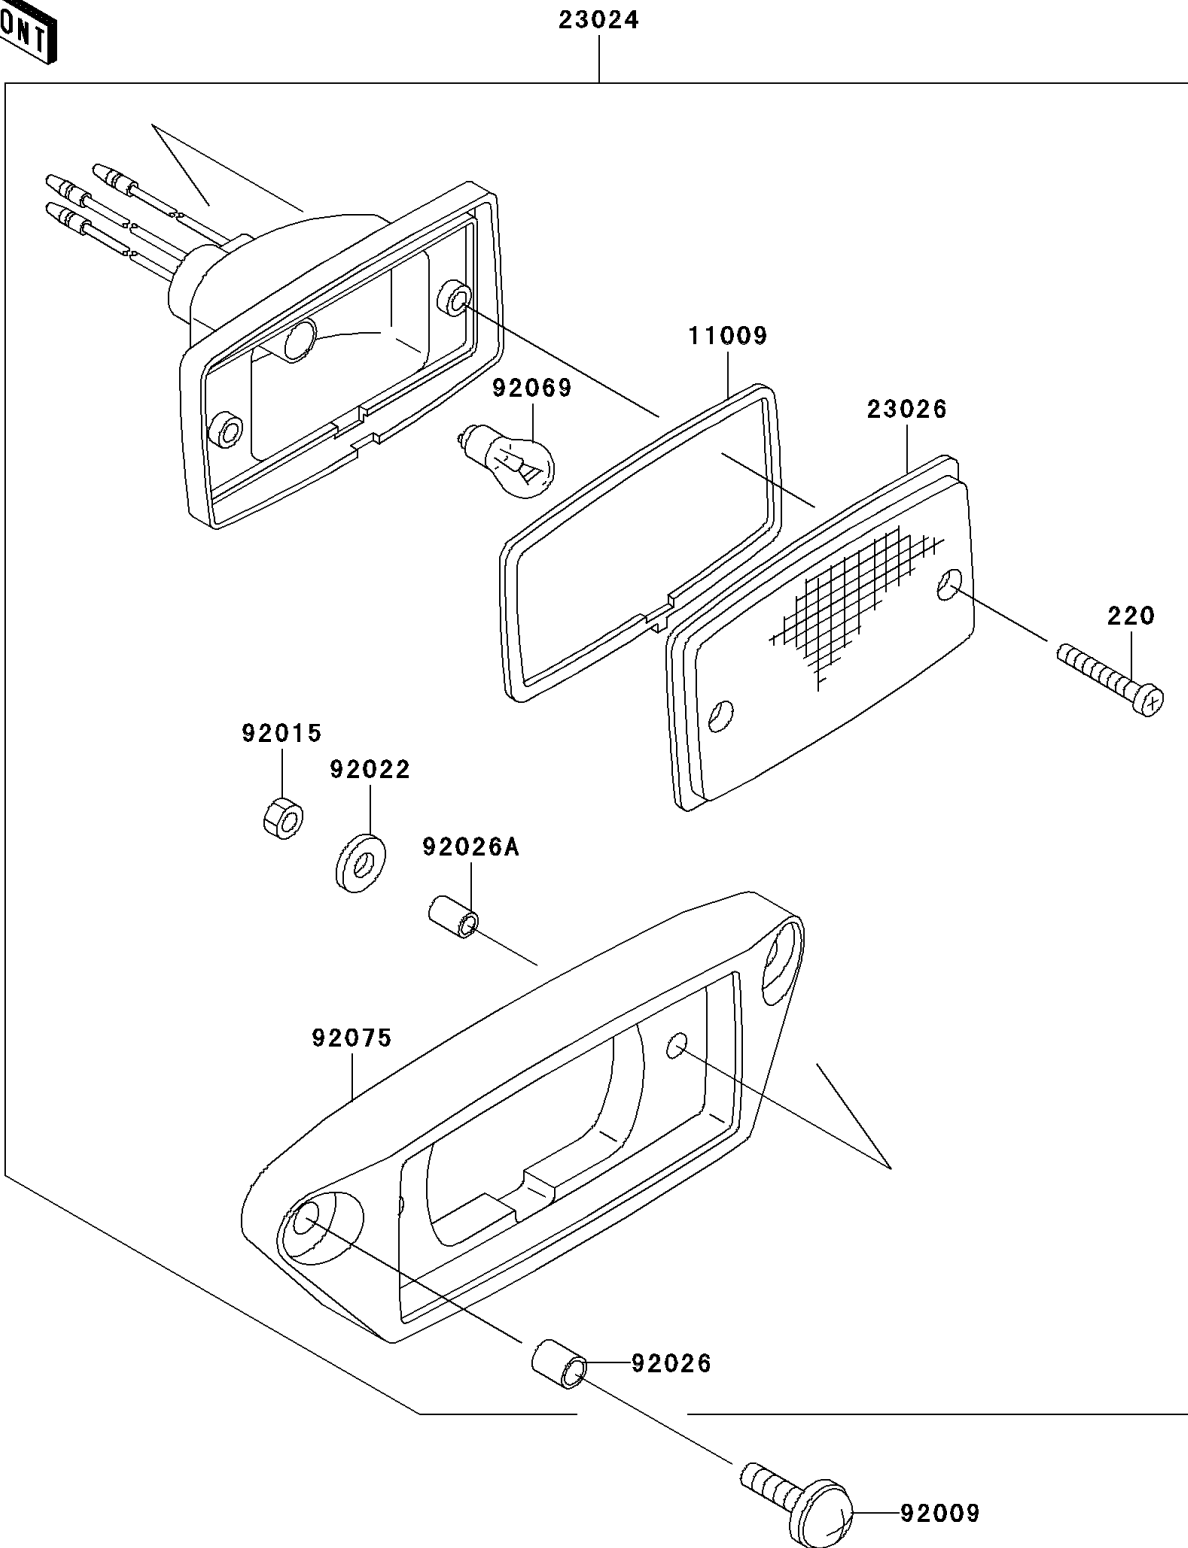

2001 Lakota Sport PARTS DIAGRAM

Taillight(s)

F2720

2001 Lakota Sport PARTS LIST

Taillight(s)

ITEM NAME	PART NUMBER	QUANTITY
SCREW-PAN-CROS (Ref # 220)	220C0430	2
GASKET,TAIL LAMP (Ref # 11009)	11009-4004	1
LAMP-ASSY-TAIL (Ref # 23024)	23024-1137	1
LENS,TAIL LAMP (Ref # 23026)	23026-1239	1
SCREW,6X22,BLACK (Ref # 92009)	92009-1256	2
NUT,4MM (Ref # 92015)	92015-1550	2
WASHER,PLAIN,4MM (Ref # 92022)	92022-1762	2
SPACER,6.3X8.3X10 (Ref # 92026)	92026-1260	2
SPACER,4.5X6.5X10 (Ref # 92026A)	92026-1261	2
BULB,12V 18/5W (Ref # 92069)	92069-1089	1
DAMPER,TAIL LAMP (Ref # 92075)	92075-1782	1