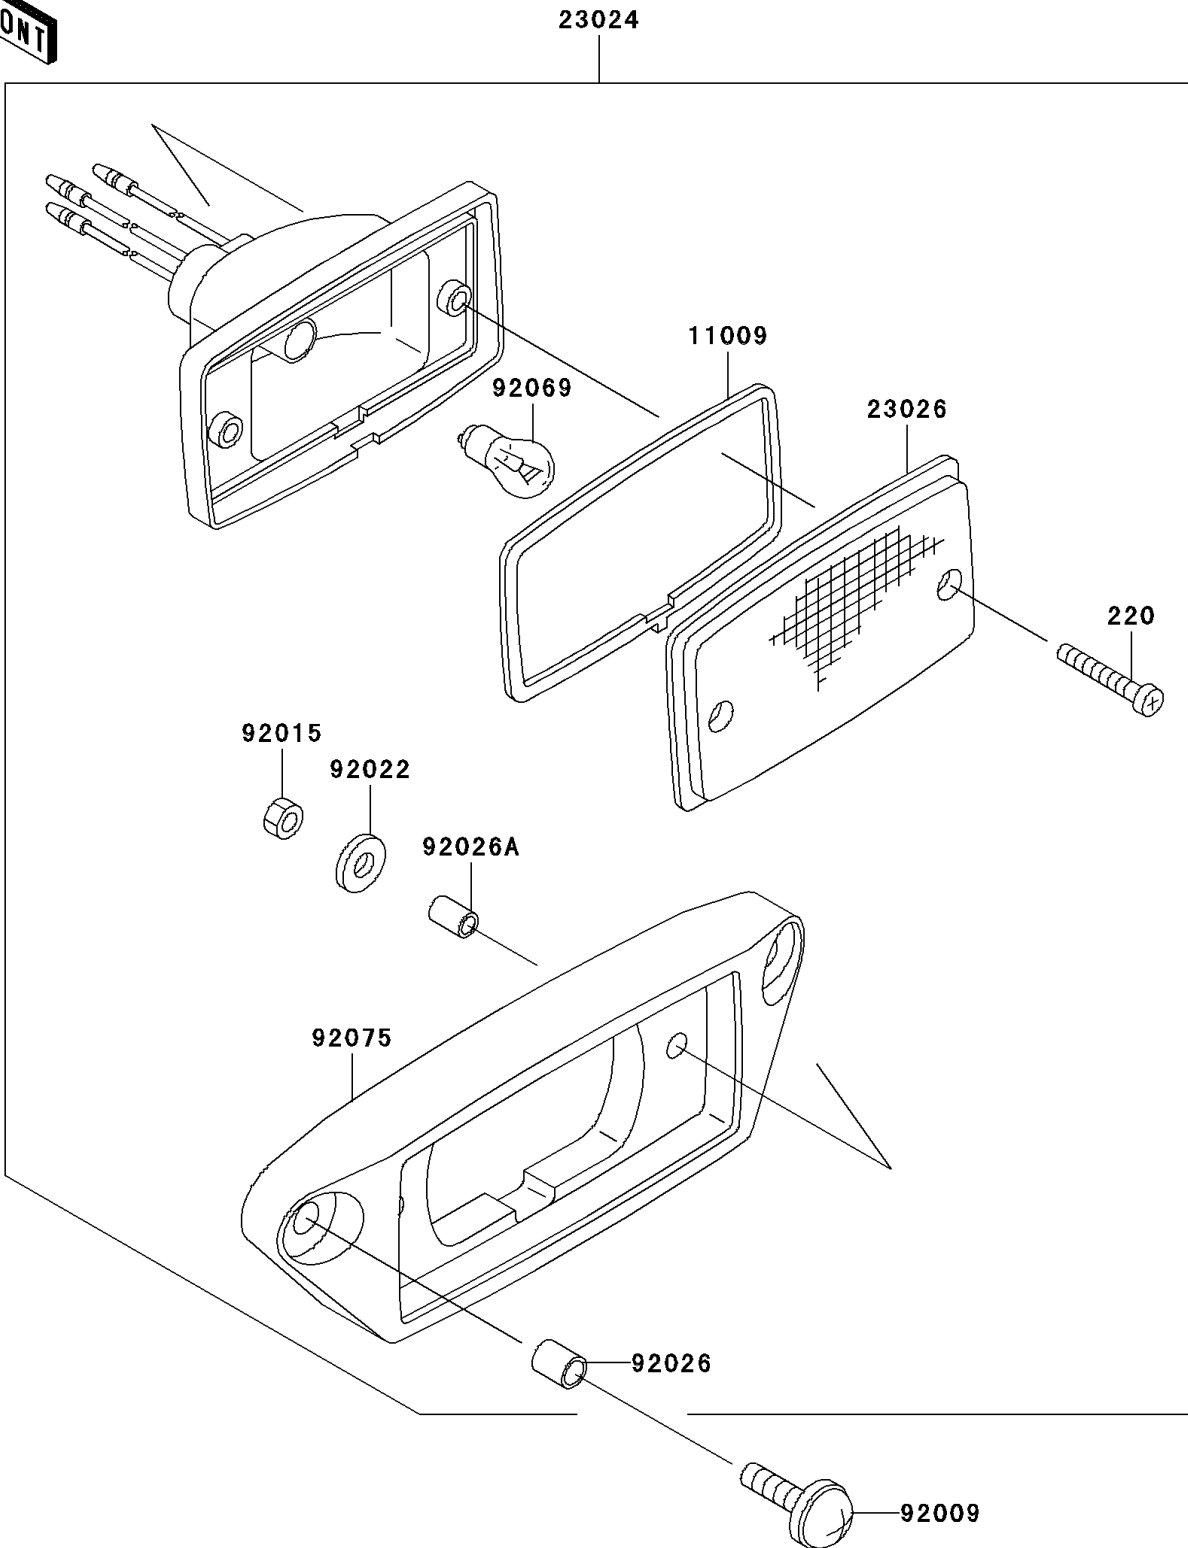

2003 Lakota Sport PARTS DIAGRAM

Taillight(s)

F2720

2003 Lakota Sport PARTS LIST

Taillight(s)

ITEM NAME	PART NUMBER	QUANTITY
SCREW-PAN-CROS (Ref # 220)	220C0430	2
GASKET,TAIL LAMP (Ref # 11009)	11009-4004	1
LAMP-ASSY-TAIL (Ref # 23024)	23024-1137	1
LENS,TAIL LAMP (Ref # 23026)	23026-1239	1
SCREW,6X22,BLACK (Ref # 92009)	92009-1256	2
NUT,4MM (Ref # 92015)	92015-1550	2
WASHER,PLAIN,4MM (Ref # 92022)	92022-1762	2
SPACER,6.3X8.3X10 (Ref # 92026)	92026-1260	2
SPACER,4.5X6.5X10 (Ref # 92026A)	92026-1261	2
BULB,12V 18/5W (Ref # 92069)	92069-1089	1
DAMPER,TAIL LAMP (Ref # 92075)	92075-1782	1