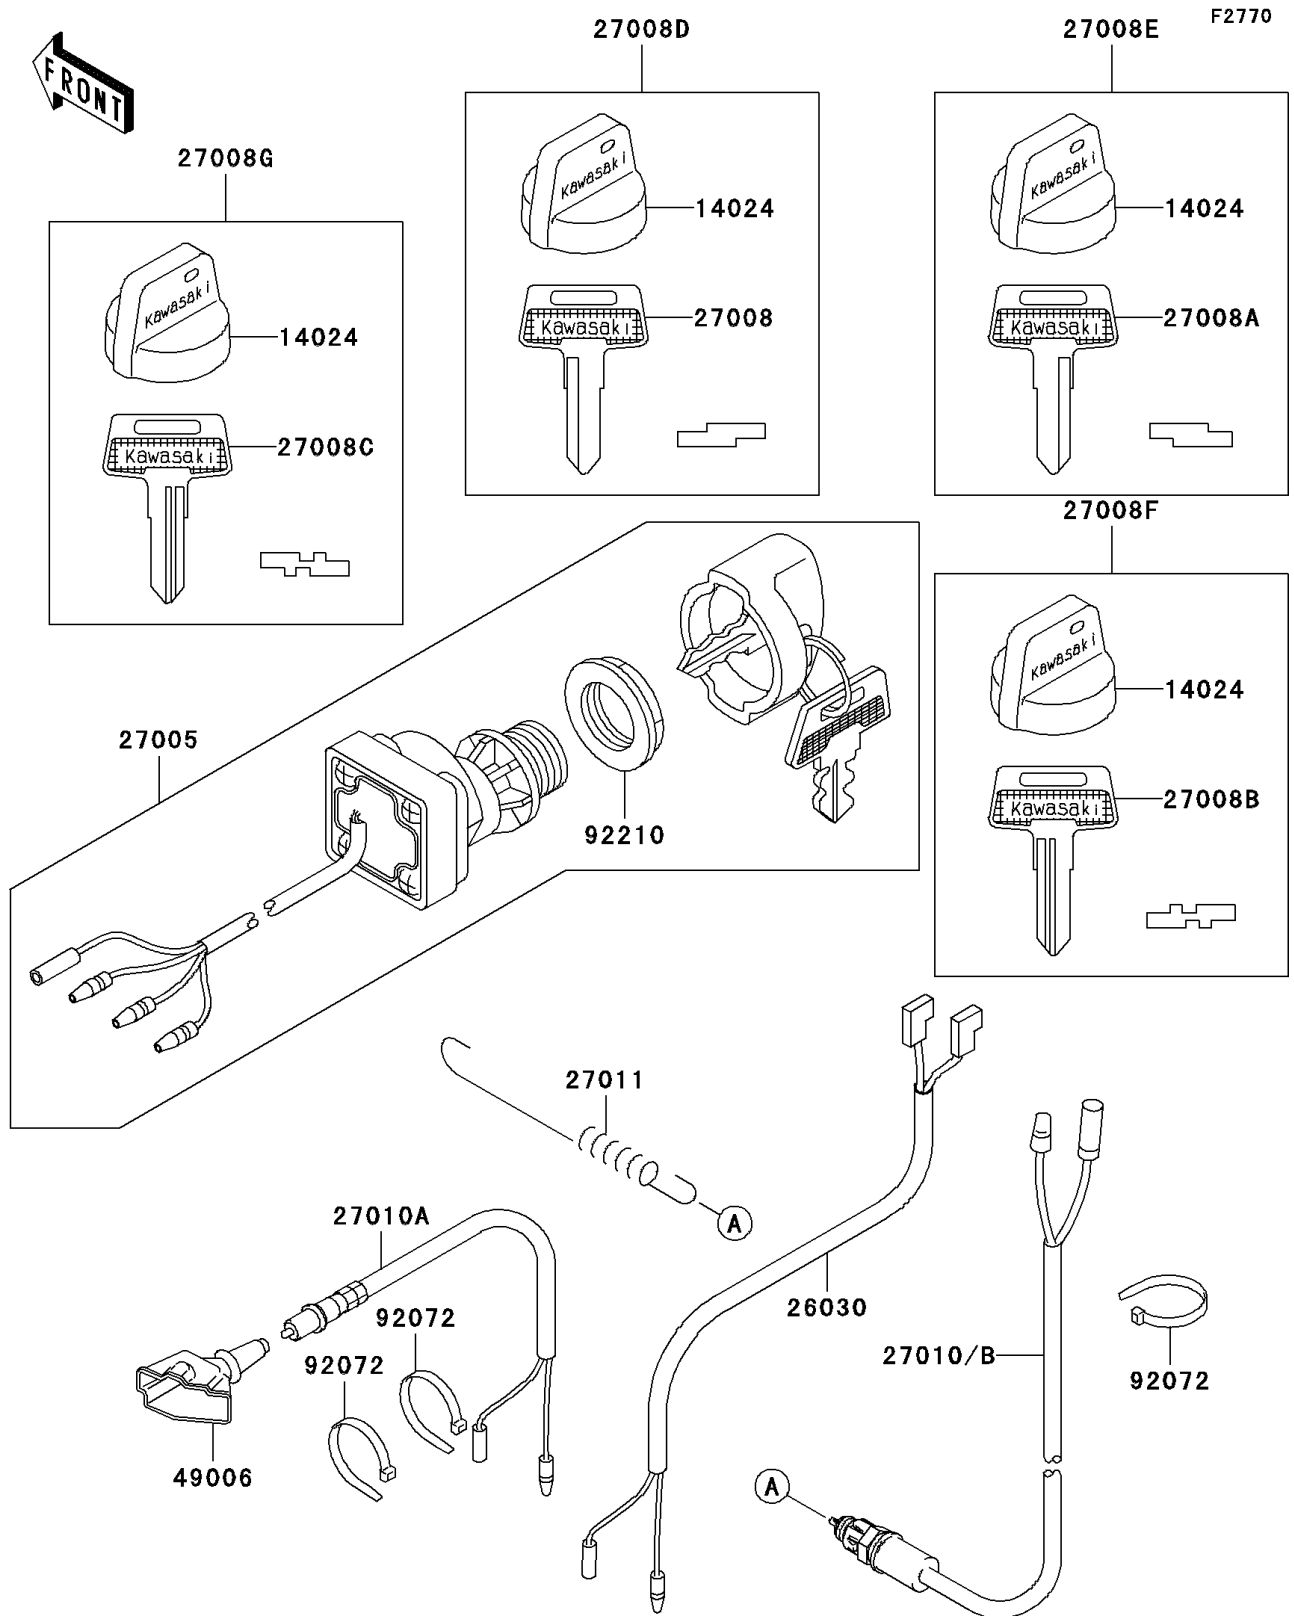

# 2001 Lakota Sport PARTS DIAGRAM

## Ignition Switch

## 2001 Lakota Sport PARTS LIST

### Ignition Switch

| ITEM NAME                              | PART NUMBER | QUANTITY |
|--|-------------|----------|
| COVER,KEY (Ref # 14024)                | 14024-1551  | 4        |
| HARNESS (Ref # 26030)                  | 26030-1058  | 1        |
| SWITCH-ASSY-IGNITION (Ref # 27005)     | 27005-1186  | 1        |
| KEY-LOCK,BLANK (Ref # 27008)           | 27008-1041  | 1        |
| KEY-LOCK,BLANK (Ref # 27008A)          | 27008-1042  | 1        |
| KEY-LOCK,BLANK (Ref # 27008B)          | 27008-1043  | 1        |
| KEY-LOCK,BLANK (Ref # 27008C)          | 27008-1044  | 1        |
| KEY-LOCK,BLANK (Ref # 27008D)          | 27008-1132  | 1        |
| KEY-LOCK,BLANK (Ref # 27008E)          | 27008-1133  | 1        |
| KEY-LOCK,BLANK (Ref # 27008F)          | 27008-1134  | 1        |
| KEY-LOCK,BLANK (Ref # 27008G)          | 27008-1135  | 1        |
| SWITCH,BRAKE LAMP (Ref # 27010)        | 27010-025   | 1        |
| SWITCH,BRAKE (Ref # 27010A)            | 27010-1294  | 1        |
| SPRING,BRAKE LAMP SWITCH (Ref # 27011) | 27011-021   | 1        |
| BOOT (Ref # 49006)                     | 49006-1261  | 1        |
| BAND,L=188 (Ref # 92072)               | 92072-1239  | 4        |
| NUT,IGNITION SWITCH (Ref # 92210)      | 92210-1109  | 1        |