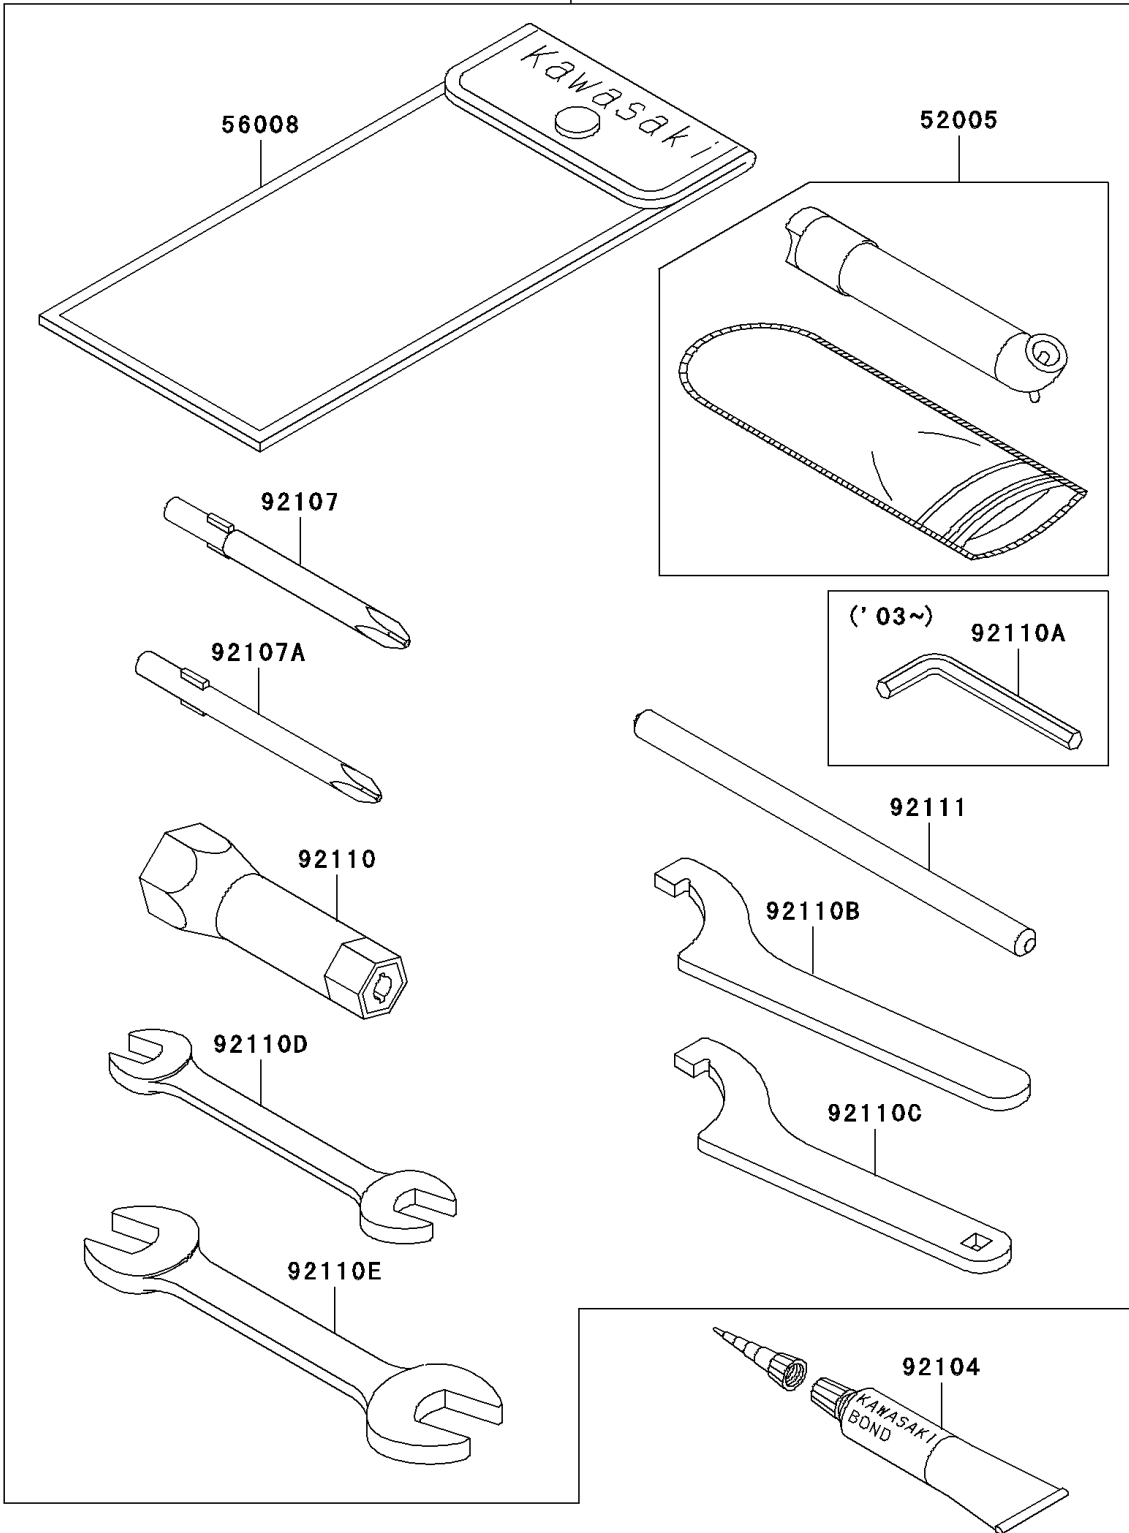

2001 Lakota Sport PARTS DIAGRAM

Owner's Tools

56007/A

F2810

2001 Lakota Sport PARTS LIST

Owner's Tools

ITEM NAME	PART NUMBER	QUANTITY
GAUGE,AIR (Ref # 52005)	52005-1082	1
TOOLKIT (Ref # 56007)	56007-1326	1
BAG,TOOL (Ref # 56008)	56008-1007	1
GASKET-LIQUID,TUBE,100G,SILVER (Ref # 92104)	92104-002	1
TOOL-DRIVER,#3PHILLIPS (Ref # 92107)	92107-005	1
TOOL-DRIVER,#2PHILLIPS (Ref # 92107A)	92107-1053	1
TOOL-WRENCH,BOX,18MM (Ref # 92110)	92110-1111	1
TOOL-WRENCH,HOOK (Ref # 92110B)	92110-1143	1
TOOL-WRENCH,HOOK (Ref # 92110C)	92110-1144	1
TOOL-WRENCH,OPEN END,10X12 (Ref # 92110D)	92110-1152	1
TOOL-WRENCH,OPEN END,14X17 (Ref # 92110E)	92110-1153	1
TOOL-BAR,8X150 (Ref # 92111)	92111-1053	1