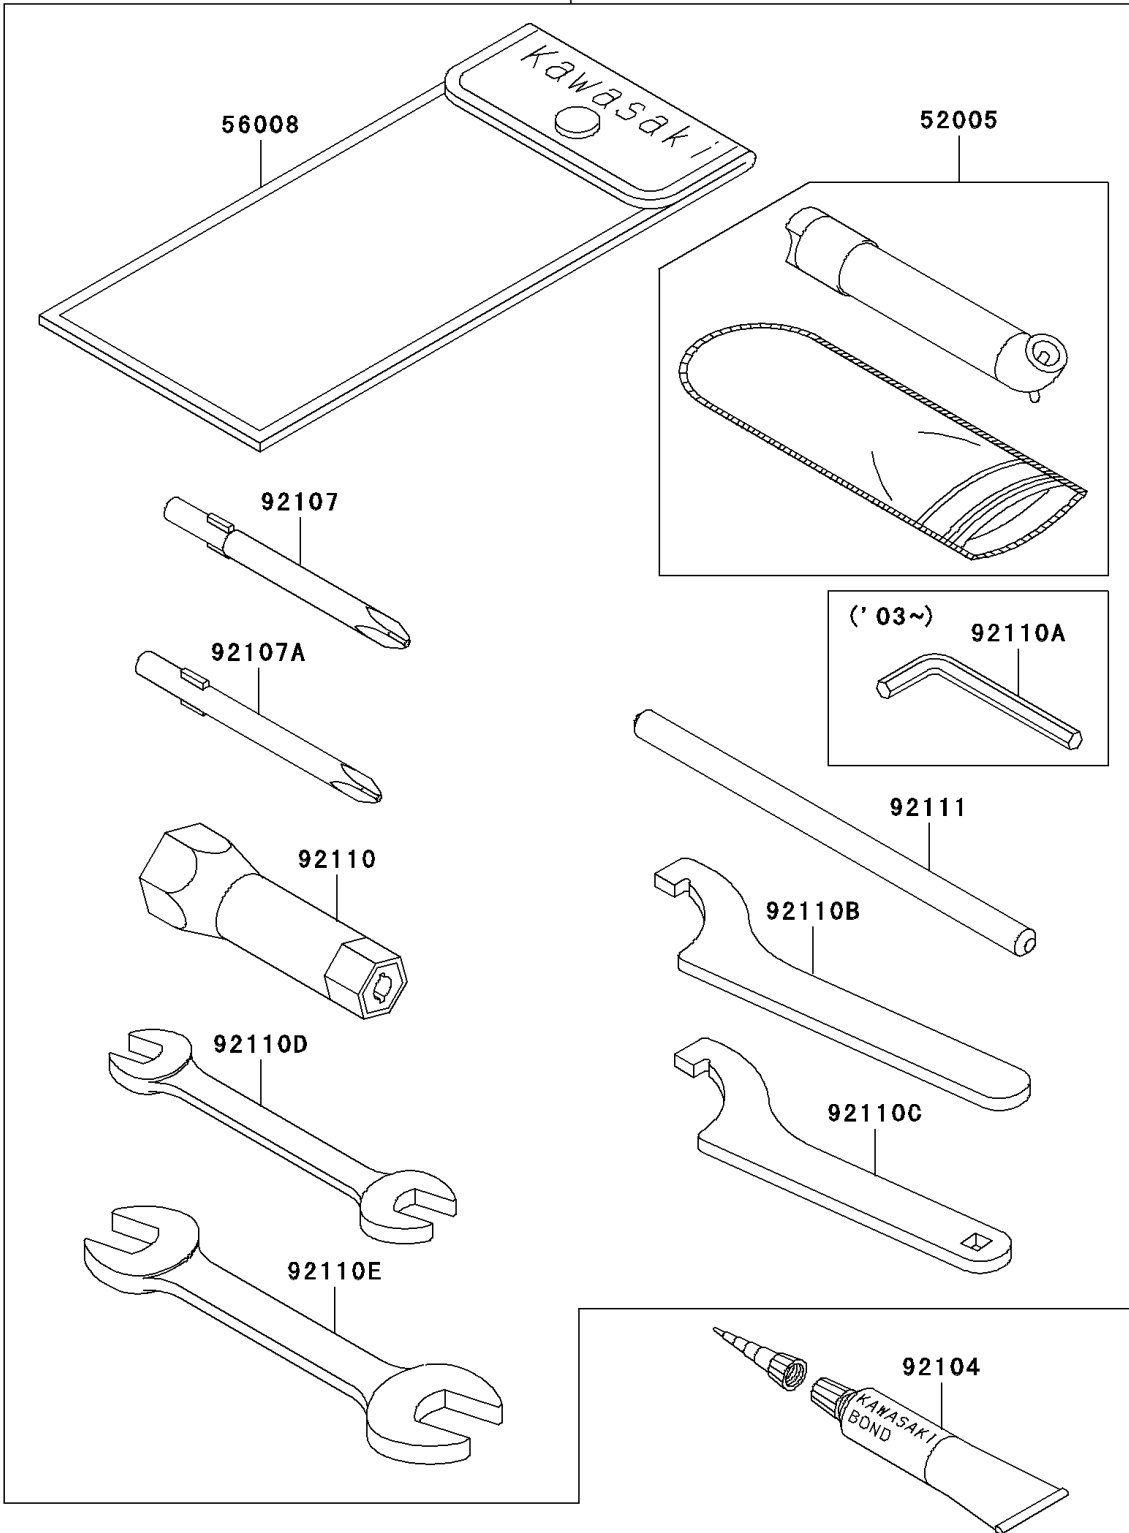

2002 Lakota Sport PARTS DIAGRAM

Owner's Tools

56007/A

F2810

2002 Lakota Sport PARTS LIST

Owner's Tools

ITEM NAME	PART NUMBER	QUANTITY
GAUGE,AIR (Ref # 52005)	52005-1082	1
TOOLKIT (Ref # 56007)	56007-1326	1
BAG,TOOL (Ref # 56008)	56008-1007	1
GASKET-LIQUID,TUBE,100G,SILVER (Ref # 92104)	92104-002	1
TOOL-DRIVER,#3PHILLIPS (Ref # 92107)	92107-005	1
TOOL-DRIVER,#2PHILLIPS (Ref # 92107A)	92107-1053	1
TOOL-WRENCH,BOX,18MM (Ref # 92110)	92110-1111	1
TOOL-WRENCH,HOOK (Ref # 92110B)	92110-1143	1
TOOL-WRENCH,HOOK (Ref # 92110C)	92110-1144	1
TOOL-WRENCH,OPEN END,10X12 (Ref # 92110D)	92110-1152	1
TOOL-WRENCH,OPEN END,14X17 (Ref # 92110E)	92110-1153	1
TOOL-BAR,8X150 (Ref # 92111)	92111-1053	1