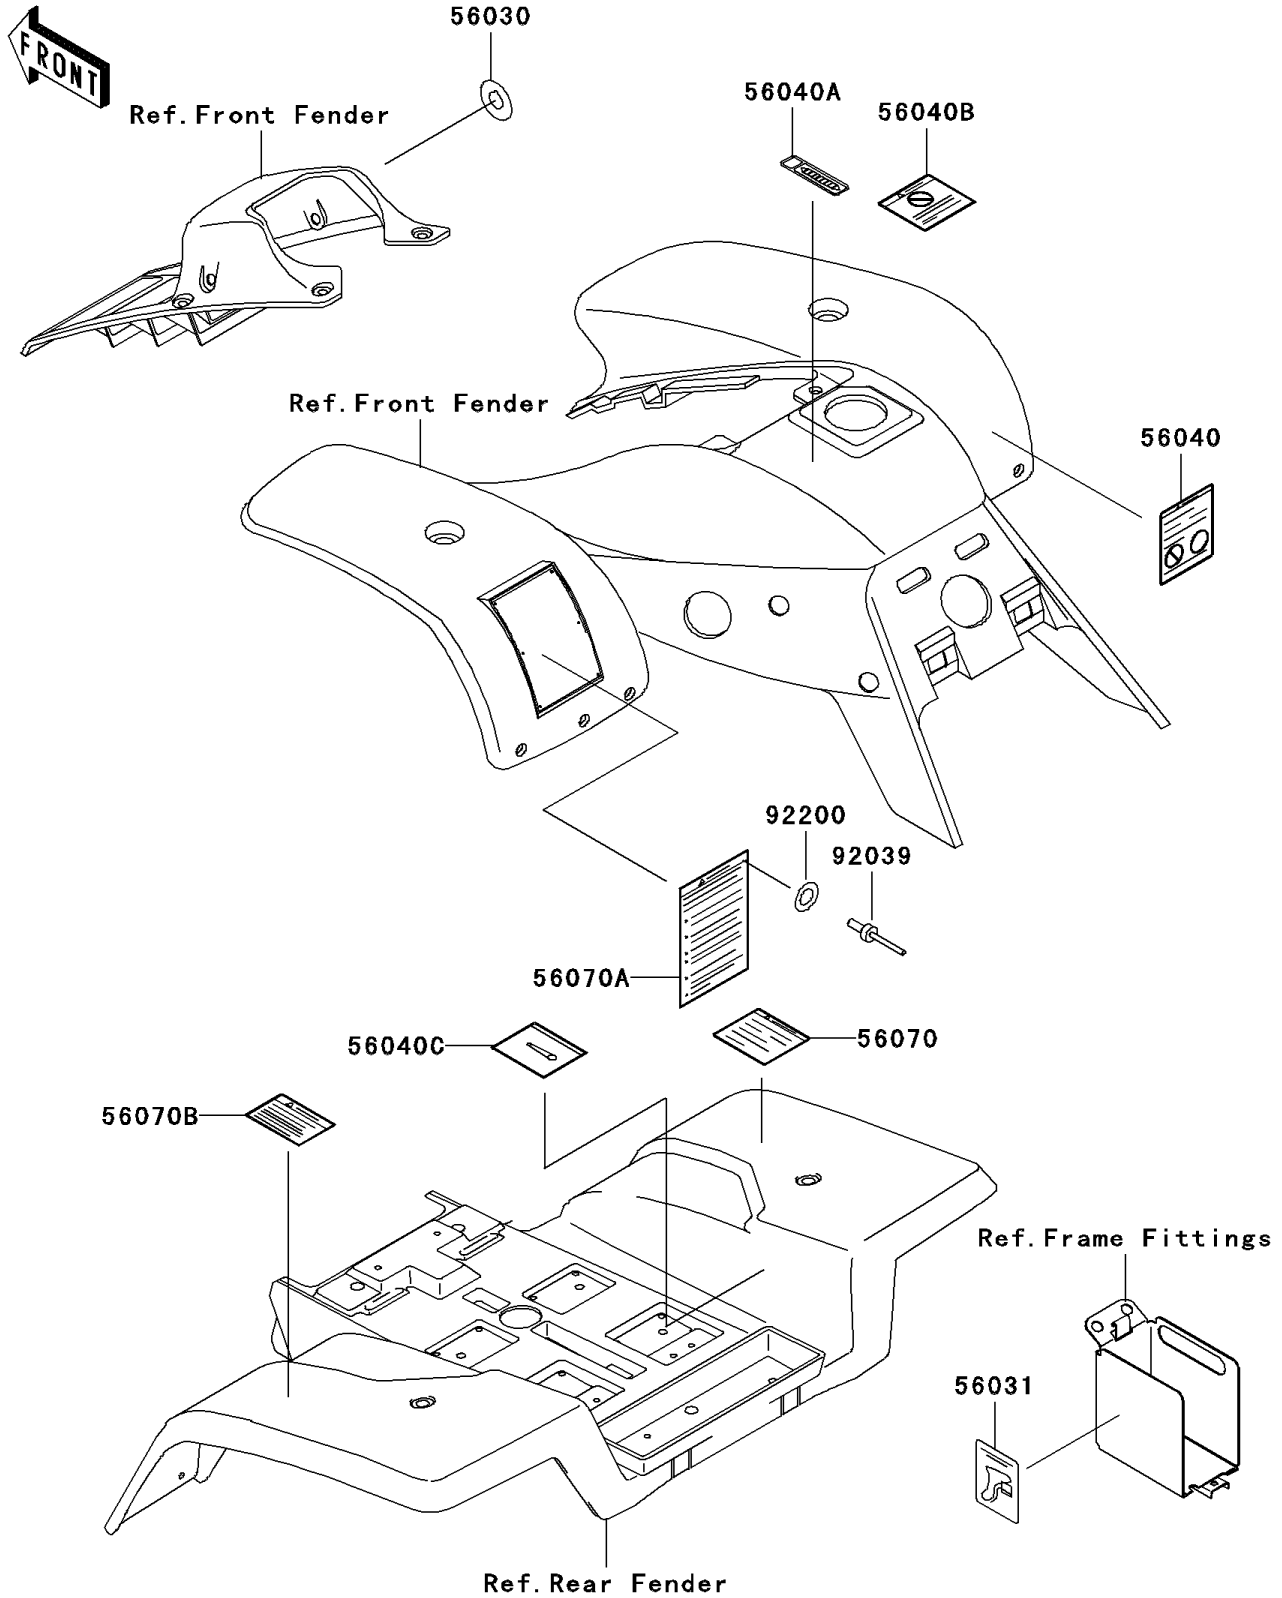

# 2001 Lakota Sport PARTS DIAGRAM

Labels

F2860

## 2001 Lakota Sport PARTS LIST

### Labels

ITEM NAME	PART NUMBER	QUANTITY
LABEL,IGNITION SWITCH (Ref # 56030)	56030-1086	1
LABEL-MANUAL,BATTERY VENT (Ref # 56031)	56031-1891	1
LABEL-WARNING,TRANSPORT (Ref # 56040)	56040-1261	1
LABEL-WARNING,SHIFT PATTERN (Ref # 56040A)	56040-1262	1
LABEL-WARNING,UNDER 16 (Ref # 56040B)	56040-1276	1
LABEL-WARNING,CHAIN SLACK (Ref # 56040C)	56040-1289	1
LABEL-WARNING,TIRE PRESSURE (Ref # 56070)	56070-1080	1
LABEL-WARNING,SERIOUS INJURY (Ref # 56070A)	56070-1151	1
LABEL-WARNING,MAX.VEHICLE LOAD (Ref # 56070B)	56070-1222	1
RIVET,3.2X8 (Ref # 92039)	92039-3763	6
WASHER,3.5X8X1 (Ref # 92200)	92200-1251	6