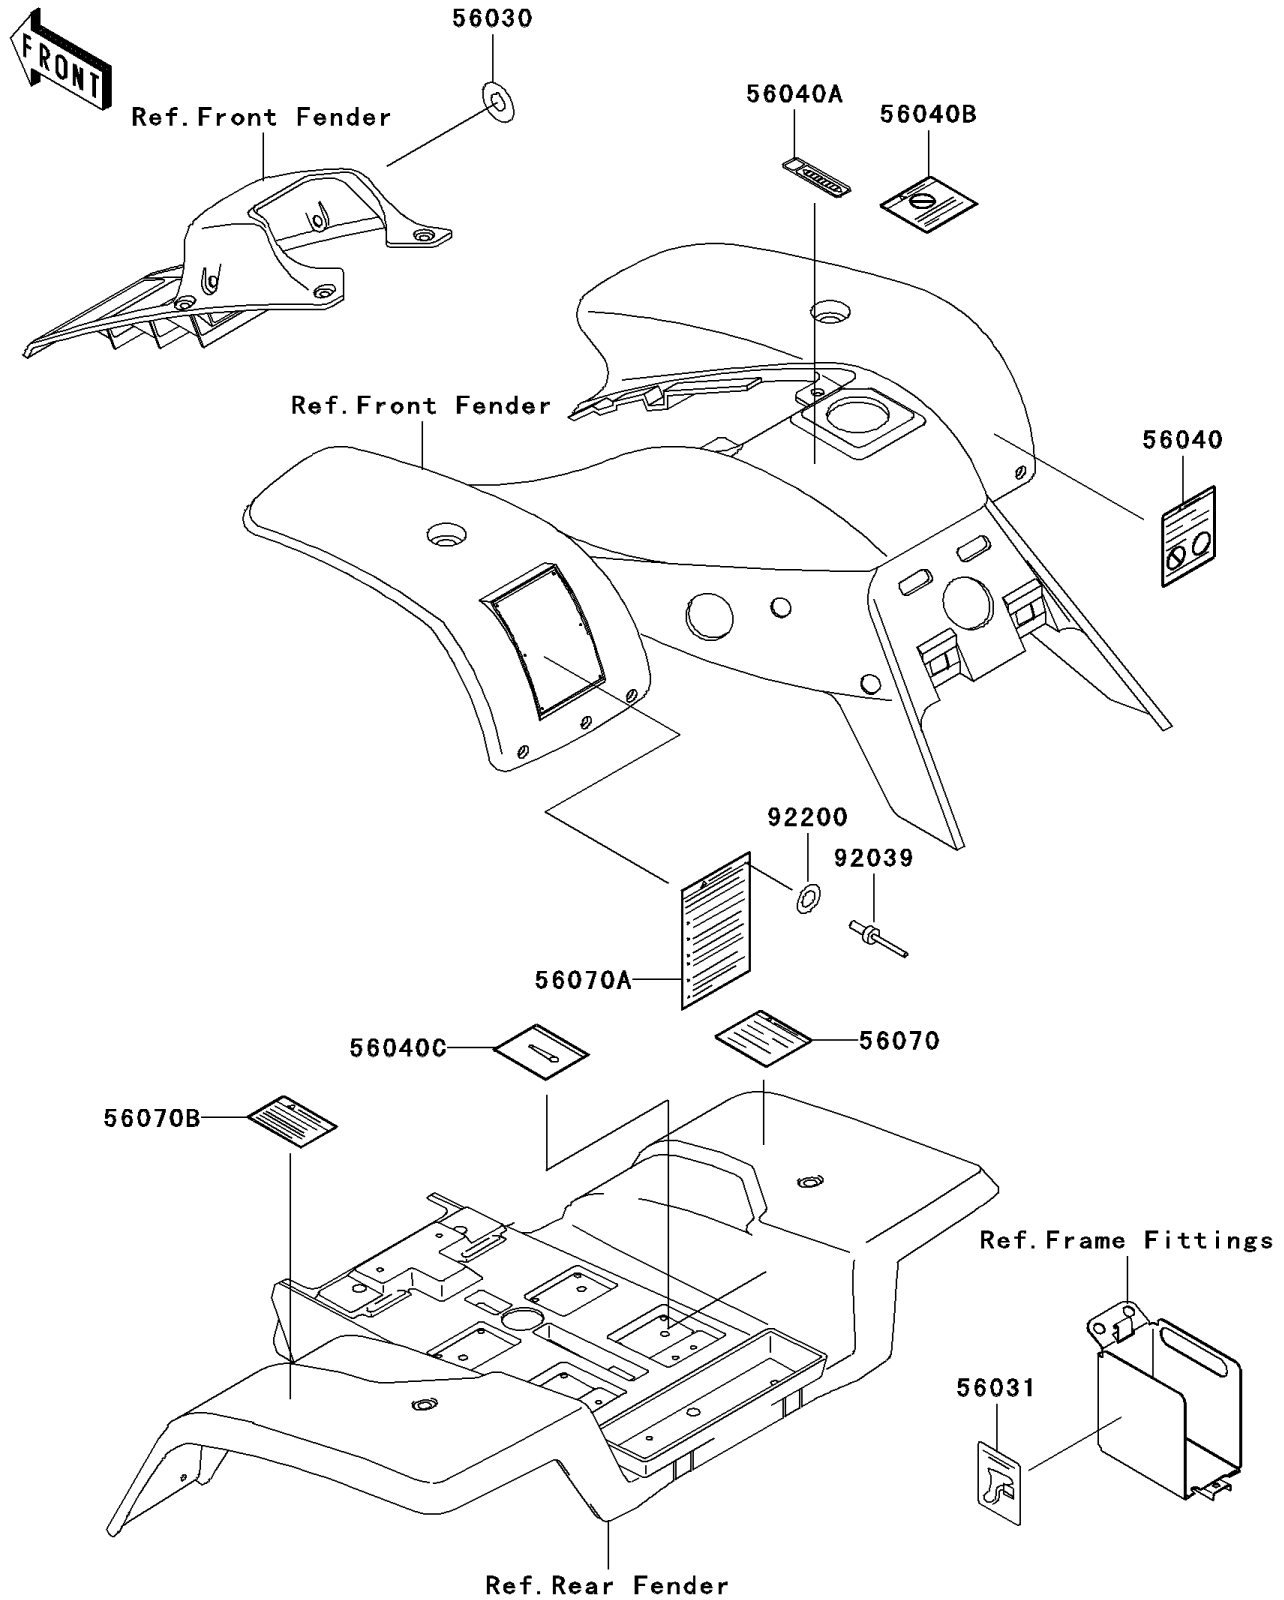

2002 Lakota Sport PARTS DIAGRAM

Labels

F2860

2002 Lakota Sport PARTS LIST

Labels

ITEM NAME	PART NUMBER	QUANTITY
LABEL,IGNITION SWITCH (Ref # 56030)	56030-1086	1
LABEL-MANUAL,BATTERY VENT (Ref # 56031)	56031-1891	1
LABEL-WARNING,TRANSPORT (Ref # 56040)	56040-1261	1
LABEL-WARNING,SHIFT PATTERN (Ref # 56040A)	56040-1262	1
LABEL-WARNING,UNDER 16 (Ref # 56040B)	56040-1276	1
LABEL-WARNING,CHAIN SLACK (Ref # 56040C)	56040-1289	1
LABEL-WARNING,TIRE PRESSURE (Ref # 56070)	56070-1080	1
LABEL-WARNING,SERIOUS INJURY (Ref # 56070A)	56070-1151	1
LABEL-WARNING,MAX.VEHICLE LOAD (Ref # 56070B)	56070-1222	1
RIVET,3.2X8 (Ref # 92039)	92039-3763	6
WASHER,3.5X8X1 (Ref # 92200)	92200-1251	6