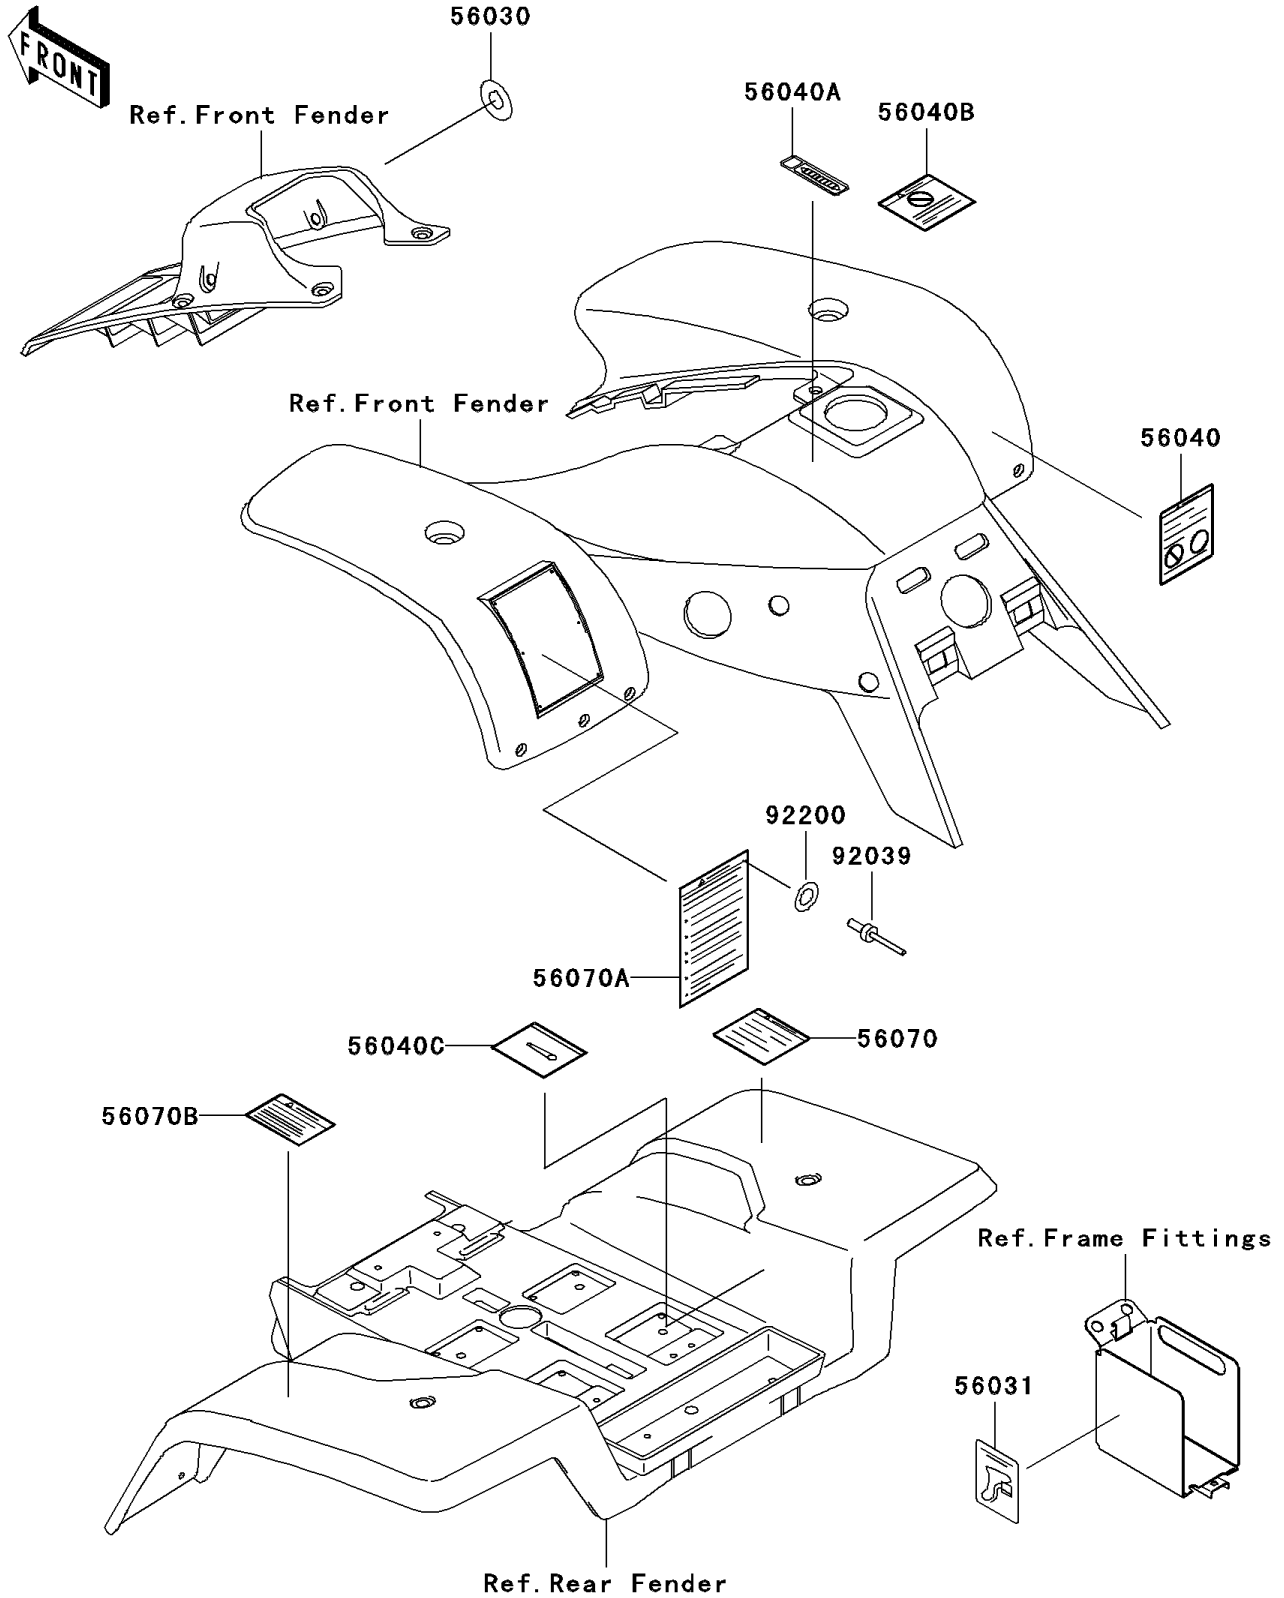

# 2003 Lakota Sport PARTS DIAGRAM

Labels

F2860

## 2003 Lakota Sport PARTS LIST

### Labels

ITEM NAME	PART NUMBER	QUANTITY
LABEL,IGNITION SWITCH (Ref # 56030)	56030-1086	1
LABEL-MANUAL,BATTERY VENT (Ref # 56031)	56031-1891	1
LABEL-WARNING,TRANSPORT (Ref # 56040)	56040-1261	1
LABEL-WARNING,SHIFT PATTERN (Ref # 56040A)	56040-1262	1
LABEL-WARNING,UNDER 16 (Ref # 56040B)	56040-1276	1
LABEL-WARNING,CHAIN SLACK (Ref # 56040C)	56040-1289	1
LABEL-WARNING,TIRE PRESSURE (Ref # 56070)	56070-1080	1
LABEL-WARNING,SERIOUS INJURY (Ref # 56070A)	56070-1151	1
LABEL-WARNING,MAX.VEHICLE LOAD (Ref # 56070B)	56070-1222	1
RIVET,3.2X8 (Ref # 92039)	92039-3763	6
WASHER,3.5X8X1 (Ref # 92200)	92200-1251	6