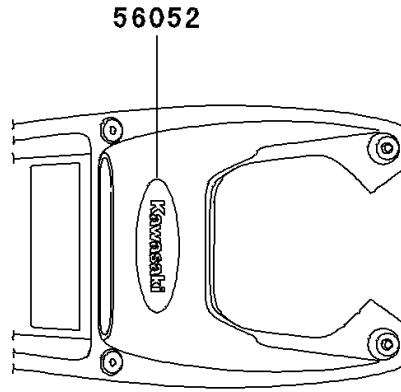

# 2003 Lakota Sport PARTS DIAGRAM

Decals(KEF300-B3)

F2861B

## 2003 Lakota Sport PARTS LIST

Decals(KEF300-B3)

ITEM NAME	PART NUMBER	QUANTITY
MARK,FR FENDER,KAWASAKI (Ref # 56052)	56052-1504	1
MARK,FR FENDER,UPP,KAWASAKI (Ref # 56052A)	56052-1521	2
PATTERN,FR FENDER,UPP,LH (Ref # 56066)	56066-1060	1
PATTERN,FR FENDER,UPP,RH (Ref # 56066A)	56066-1061	1
PATTERN,FR FENDER,LWR,LH (Ref # 56066B)	56066-1062	1
PATTERN,FR FENDER,LWR,RH (Ref # 56066C)	56066-1063	1