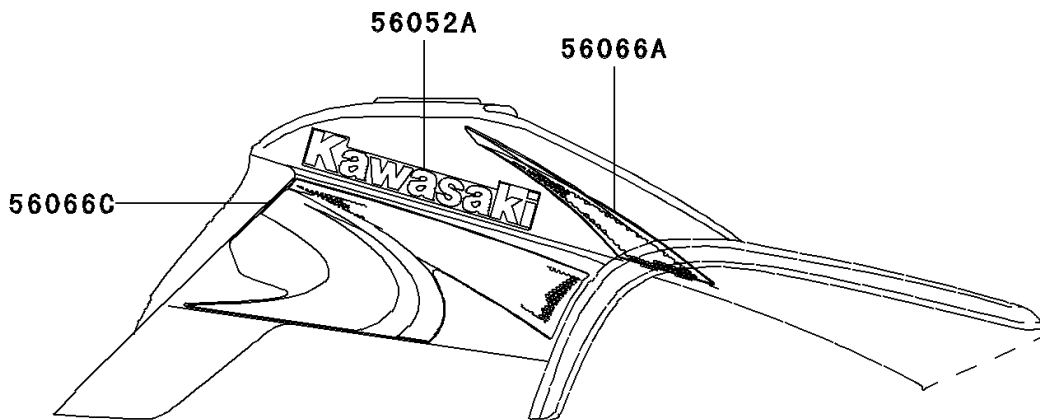

# 2003 Lakota Sport PARTS DIAGRAM

Decals(KEF300-B3)

F2861B

## 2003 Lakota Sport PARTS LIST

Decals(KEF300-B3)

ITEM NAME	PART NUMBER	QUANTITY
MARK,FR FENDER,KAWASAKI (Ref # 56052)	56052-1504	1
MARK,FR FENDER,UPP,KAWASAKI (Ref # 56052A)	56052-1521	2
PATTERN,FR FENDER,UPP,LH (Ref # 56066)	56066-1060	1
PATTERN,FR FENDER,UPP,RH (Ref # 56066A)	56066-1061	1
PATTERN,FR FENDER,LWR,LH (Ref # 56066B)	56066-1062	1
PATTERN,FR FENDER,LWR,RH (Ref # 56066C)	56066-1063	1