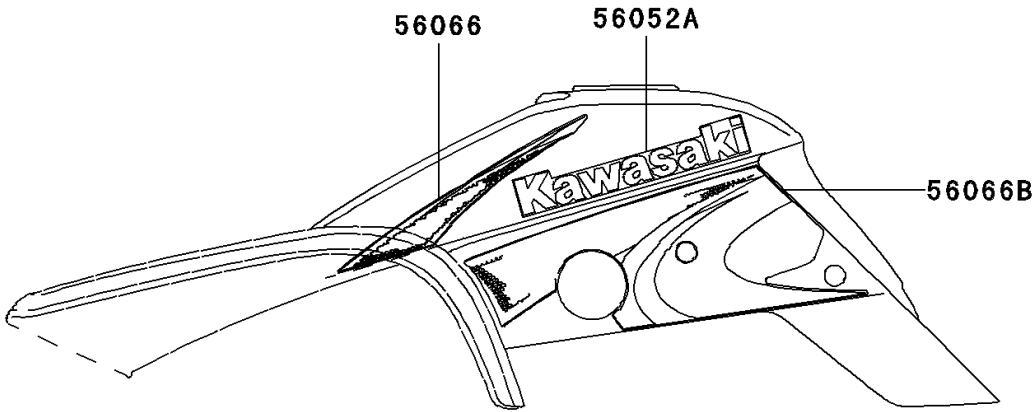

# 2003 Lakota Sport PARTS DIAGRAM

Decals(KEF300-B3)

F2861B

## 2003 Lakota Sport PARTS LIST

Decals(KEF300-B3)

ITEM NAME	PART NUMBER	QUANTITY
MARK,FR FENDER,KAWASAKI (Ref # 56052)	56052-1504	1
MARK,FR FENDER,UPP,KAWASAKI (Ref # 56052A)	56052-1521	2
PATTERN,FR FENDER,UPP,LH (Ref # 56066)	56066-1060	1
PATTERN,FR FENDER,UPP,RH (Ref # 56066A)	56066-1061	1
PATTERN,FR FENDER,LWR,LH (Ref # 56066B)	56066-1062	1
PATTERN,FR FENDER,LWR,RH (Ref # 56066C)	56066-1063	1