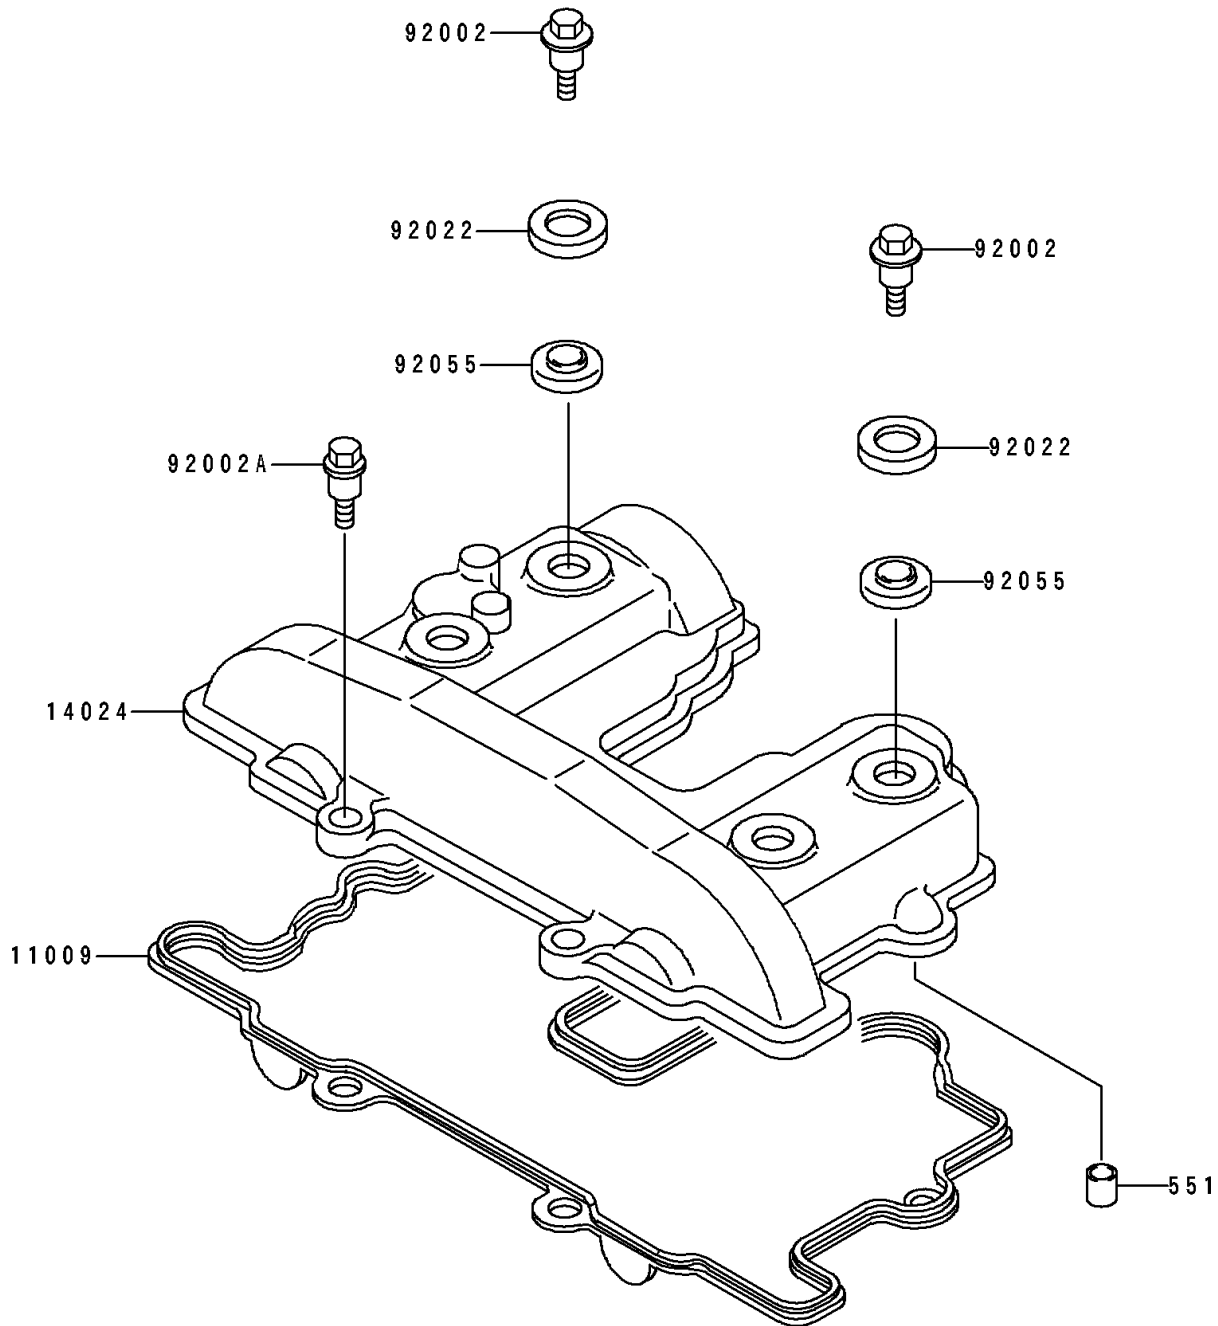

1993 KLR250 PARTS DIAGRAM

Cylinder Head Cover

E1112

1993 KLR250 PARTS LIST

Cylinder Head Cover

ITEM NAME	PART NUMBER	QUANTITY
GASKET,HEAD COVER (Ref # 11009)	11009-1607	1
COVER,CYLINDER HEAD (Ref # 14024)	14024-1218	1
BOLT,L=20.5 (Ref # 92002)	92002-1327	4
BOLT,L=21 (Ref # 92002A)	92002-1382	2
WASHER,HEAD COVER BOLT (Ref # 92022)	92022-1487	4
RING-O,HEAD COVER BOLT (Ref # 92055)	92055-1225	4
PIN-DOWEL (Ref # 551)	551A1016	2