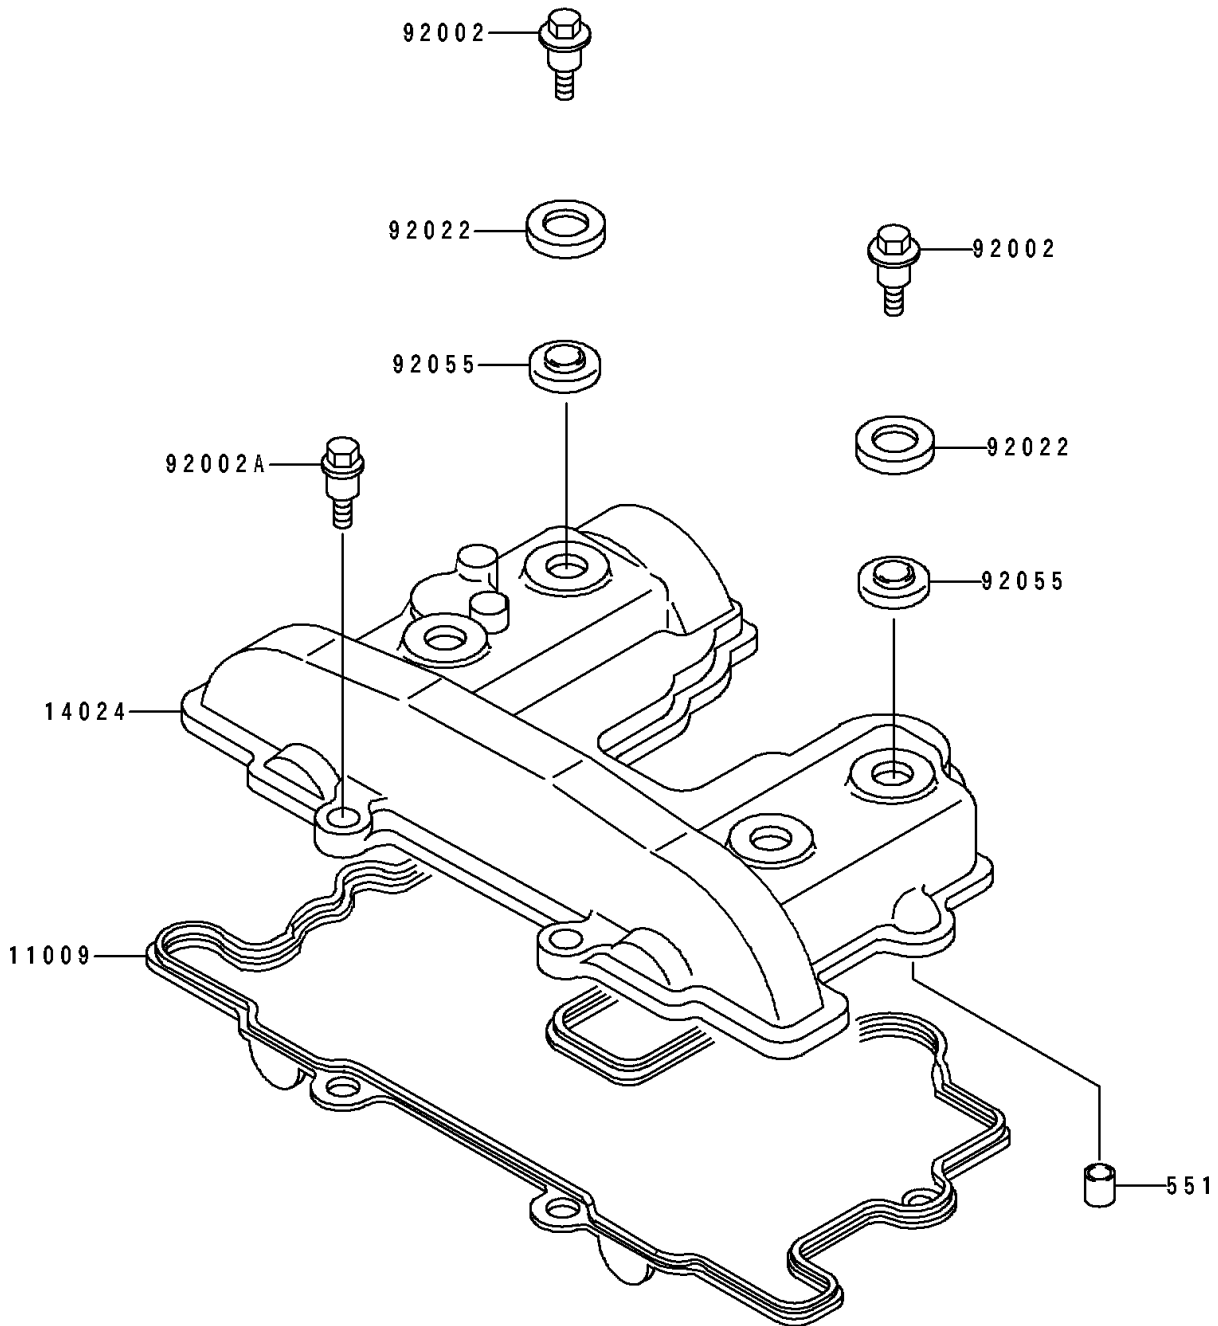

1994 KLR250 PARTS DIAGRAM

Cylinder Head Cover

E1112

1994 KLR250 PARTS LIST

Cylinder Head Cover

ITEM NAME	PART NUMBER	QUANTITY
GASKET,HEAD COVER (Ref # 11009)	11009-1607	1
COVER,CYLINDER HEAD (Ref # 14024)	14024-1218	1
BOLT,L=20.5 (Ref # 92002)	92002-1327	4
BOLT,L=21 (Ref # 92002A)	92002-1382	2
WASHER,HEAD COVER BOLT (Ref # 92022)	92022-1487	4
RING-O,HEAD COVER BOLT (Ref # 92055)	92055-1225	4
PIN-DOWEL (Ref # 551)	551A1016	2