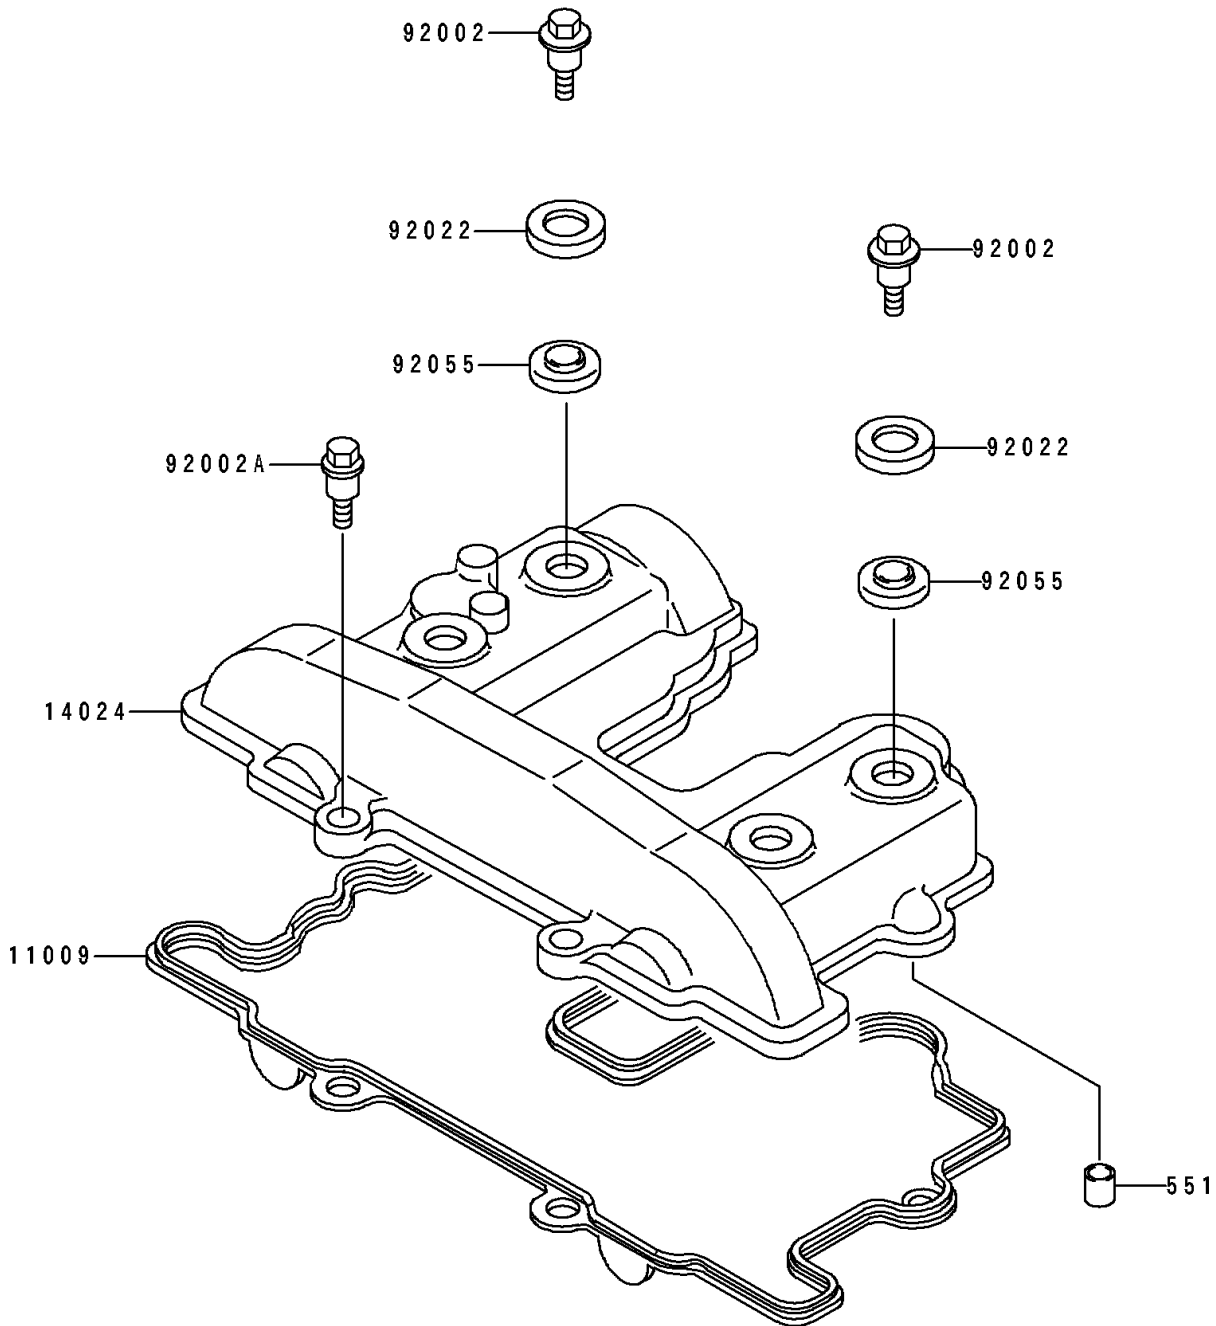

1995 KLR250 PARTS DIAGRAM

Cylinder Head Cover

E1112

1995 KLR250 PARTS LIST

Cylinder Head Cover

ITEM NAME	PART NUMBER	QUANTITY
GASKET,HEAD COVER (Ref # 11009)	11009-1607	1
COVER,CYLINDER HEAD (Ref # 14024)	14024-1218	1
BOLT,L=20.5 (Ref # 92002)	92002-1327	4
BOLT,L=21 (Ref # 92002A)	92002-1382	2
WASHER,HEAD COVER BOLT (Ref # 92022)	92022-1487	4
RING-O,HEAD COVER BOLT (Ref # 92055)	92055-1225	4
PIN-DOWEL (Ref # 551)	551A1016	2