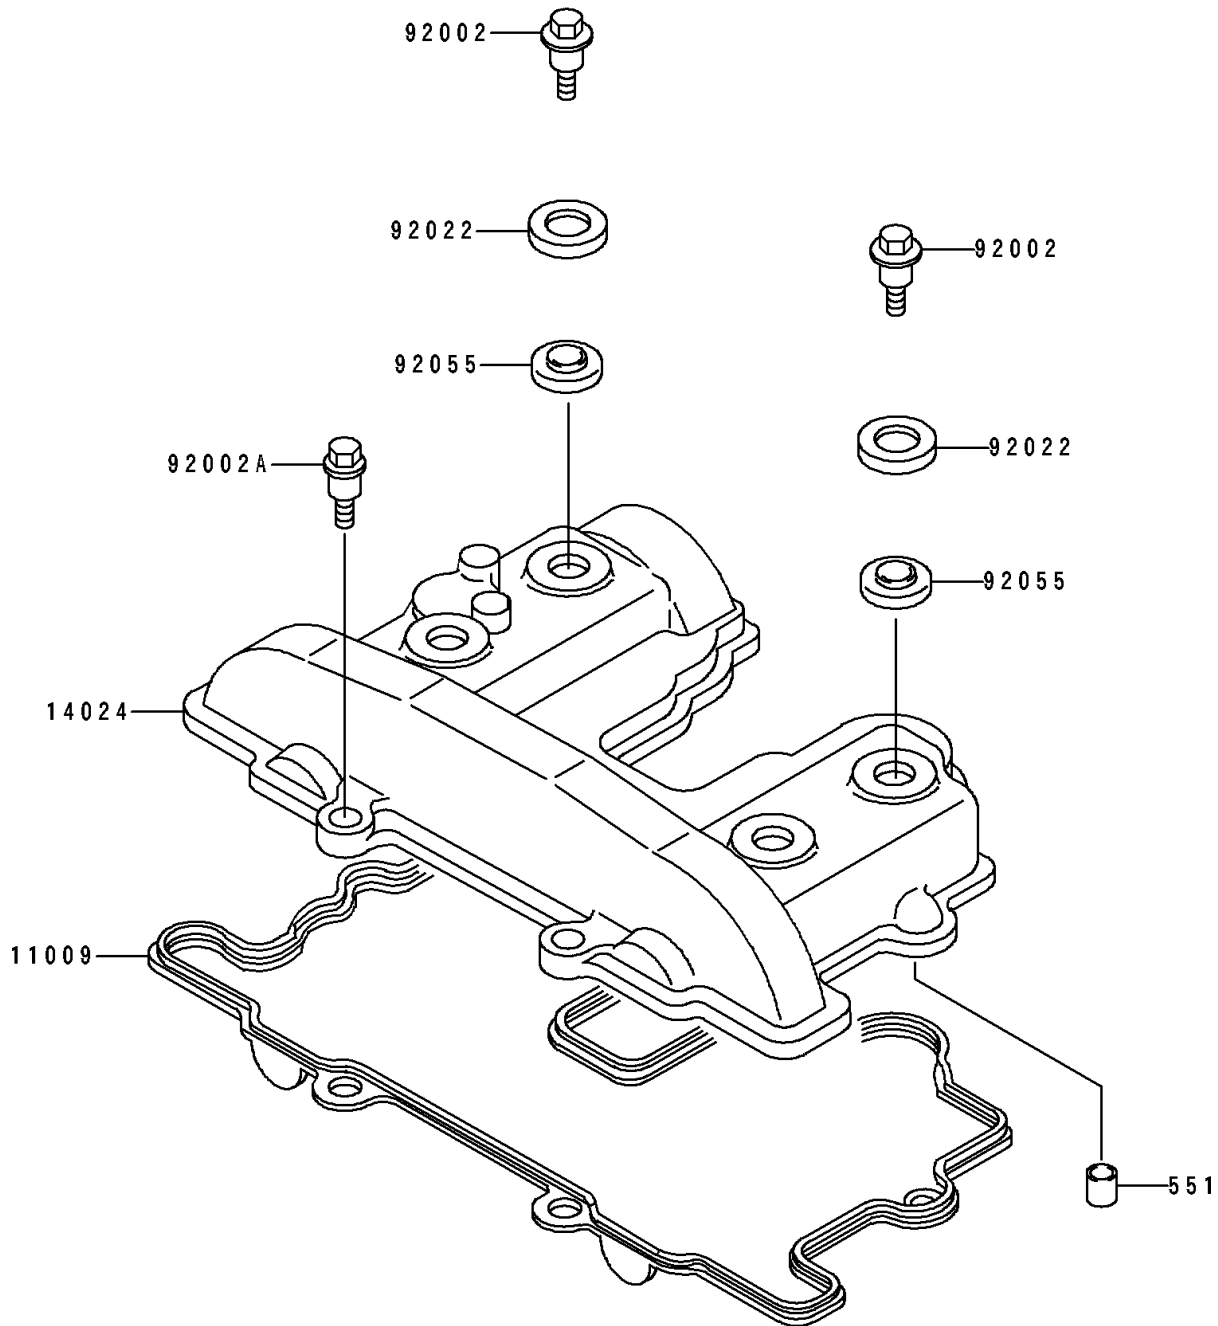

1996 KLR250 PARTS DIAGRAM

Cylinder Head Cover

E1112

1996 KLR250 PARTS LIST

Cylinder Head Cover

ITEM NAME	PART NUMBER	QUANTITY
GASKET,HEAD COVER (Ref # 11009)	11009-1607	1
COVER,CYLINDER HEAD (Ref # 14024)	14024-1218	1
BOLT,L=20.5 (Ref # 92002)	92002-1327	4
BOLT,L=21 (Ref # 92002A)	92002-1382	2
WASHER,HEAD COVER BOLT (Ref # 92022)	92022-1487	4
RING-O,HEAD COVER BOLT (Ref # 92055)	92055-1225	4
PIN-DOWEL (Ref # 551)	551A1016	2