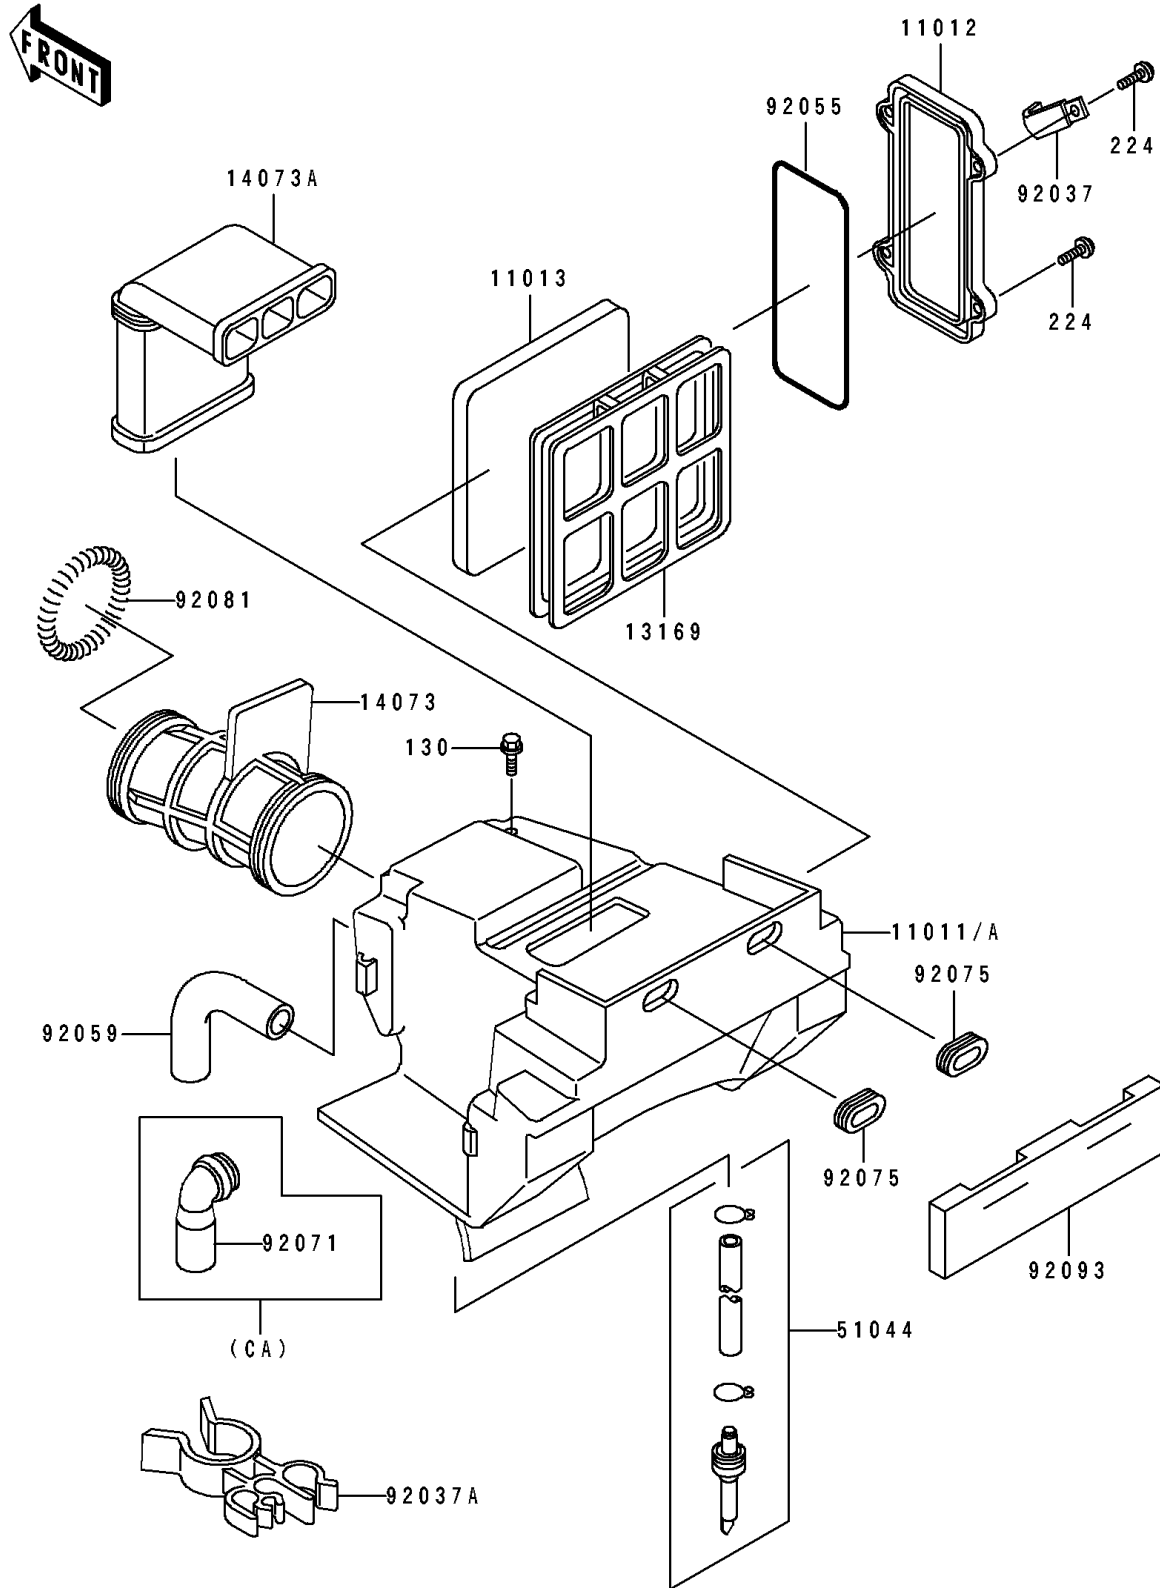

# 1993 KLR250 PARTS DIAGRAM

Air Cleaner

E1130

# 1993 KLR250 PARTS LIST

## Air Cleaner

ITEM NAME	PART NUMBER	QUANTITY
CASE-AIR FILTER (Ref # 11011)	11011-1275	1
CASE-AIR FILTER (Ref # 11011A)	11011-1276	1
CAP,ELEMENT (Ref # 11012)	11012-1661	1
ELEMENT-AIR FILTER (Ref # 11013)	11013-1117	1
PLATE,ELEMENT (Ref # 13169)	13169-1851	1
DUCT,CARBURETOR (Ref # 14073)	14073-1184	1
DUCT,INTAKE (Ref # 14073A)	14073-1185	1
TUBE-ASSY,AIR FILTER (Ref # 51044)	51044-1087	1
CLAMP,WIRING HARNESS (Ref # 92037)	92037-1069	1
CLAMP (Ref # 92037A)	92037-1886	1
RING-O,AIR FILTER (Ref # 92055)	92055-1254	1
TUBE,BREATHER (Ref # 92059)	92059-1482	1
GROMMET,AIR FILTER (Ref # 92071)	92071-1114	1
DAMPER (Ref # 92075)	92075-1513	2
SPRING,COIL (Ref # 92081)	92081-1177	1
SEAL (Ref # 92093)	92093-1187	1
BOLT-FLANGED,6X12 (Ref # 130)	130G0612	1
SCREW-PAN-WP-CROS (Ref # 224)	224C0614	4