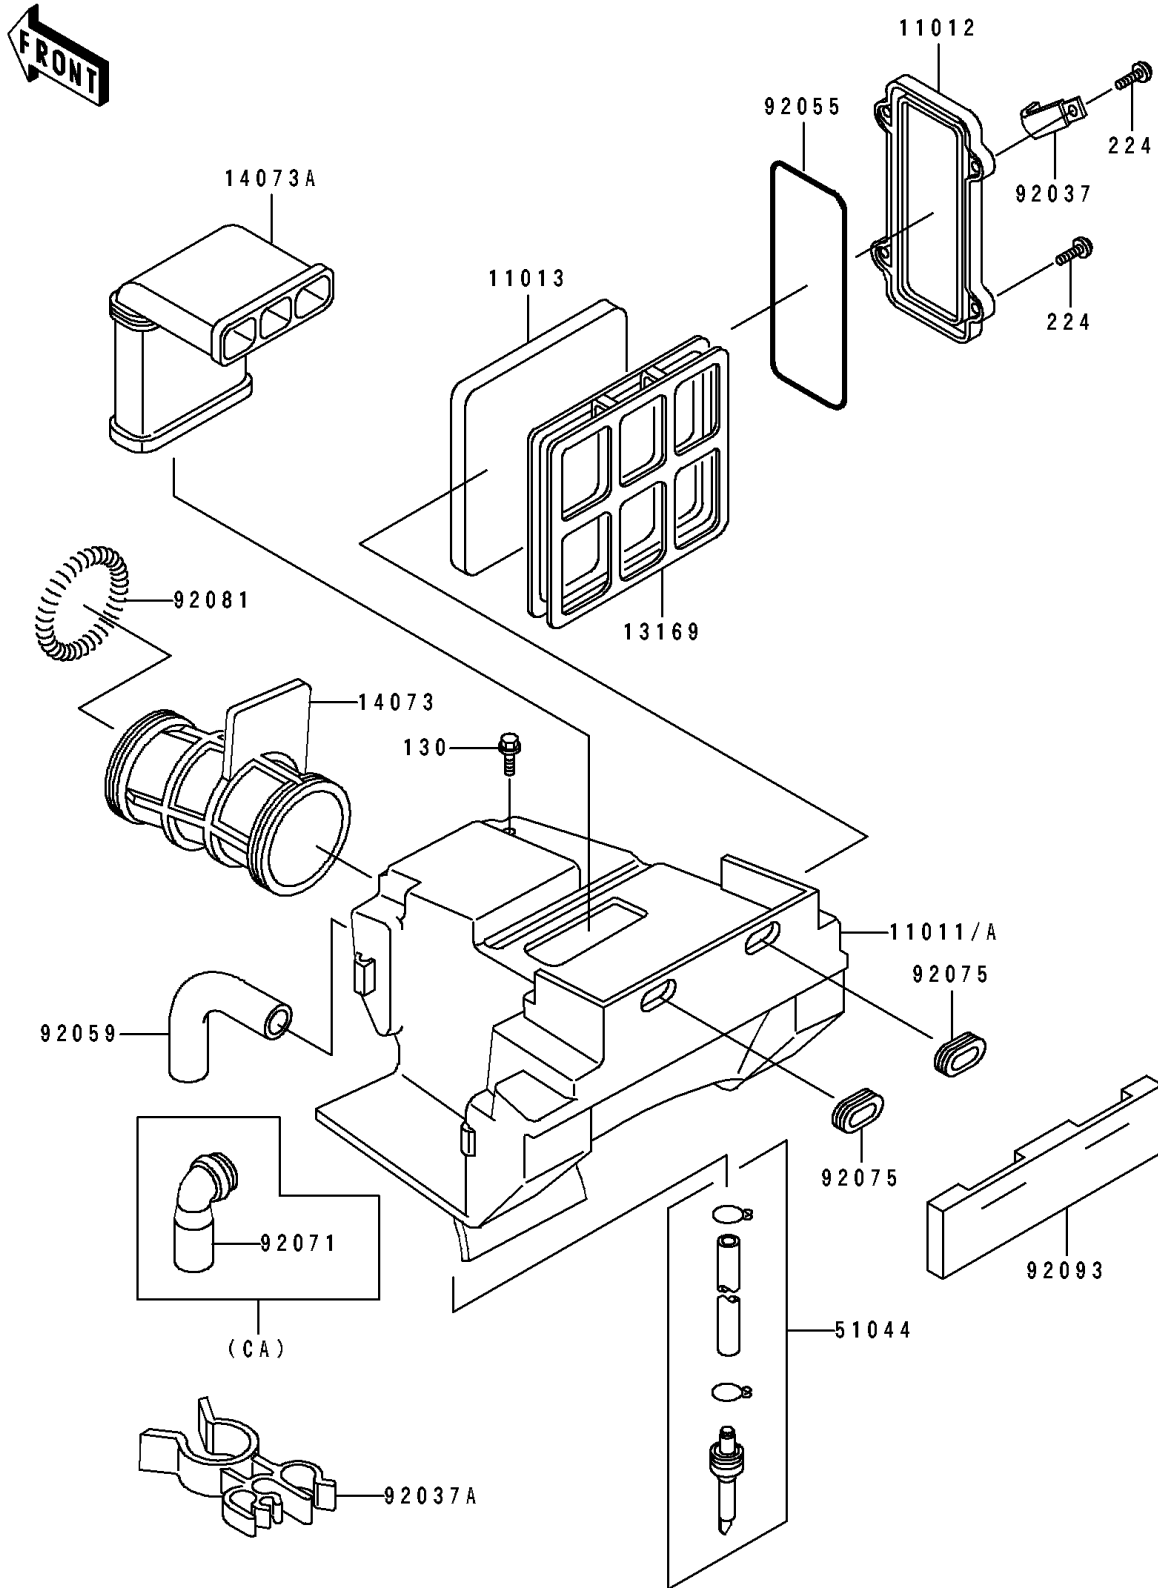

1994 KLR250 PARTS DIAGRAM

Air Cleaner

E1130

1994 KLR250 PARTS LIST

Air Cleaner

ITEM NAME	PART NUMBER	QUANTITY
CASE-AIR FILTER (Ref # 11011)	11011-1275	1
CASE-AIR FILTER (Ref # 11011A)	11011-1276	1
CAP,ELEMENT (Ref # 11012)	11012-1661	1
ELEMENT-AIR FILTER (Ref # 11013)	11013-1117	1
PLATE,ELEMENT (Ref # 13169)	13169-1851	1
DUCT,CARBURETOR (Ref # 14073)	14073-1184	1
DUCT,INTAKE (Ref # 14073A)	14073-1185	1
TUBE-ASSY,AIR FILTER (Ref # 51044)	51044-1087	1
CLAMP,WIRING HARNESS (Ref # 92037)	92037-1069	1
CLAMP (Ref # 92037A)	92037-1886	1
RING-O,AIR FILTER (Ref # 92055)	92055-1254	1
TUBE,BREATHER (Ref # 92059)	92059-1482	1
GROMMET,AIR FILTER (Ref # 92071)	92071-1114	1
DAMPER (Ref # 92075)	92075-1513	2
SPRING,COIL (Ref # 92081)	92081-1177	1
SEAL (Ref # 92093)	92093-1187	1
BOLT-FLANGED,6X12 (Ref # 130)	130G0612	1
SCREW-PAN-WP-CROS (Ref # 224)	224C0614	4