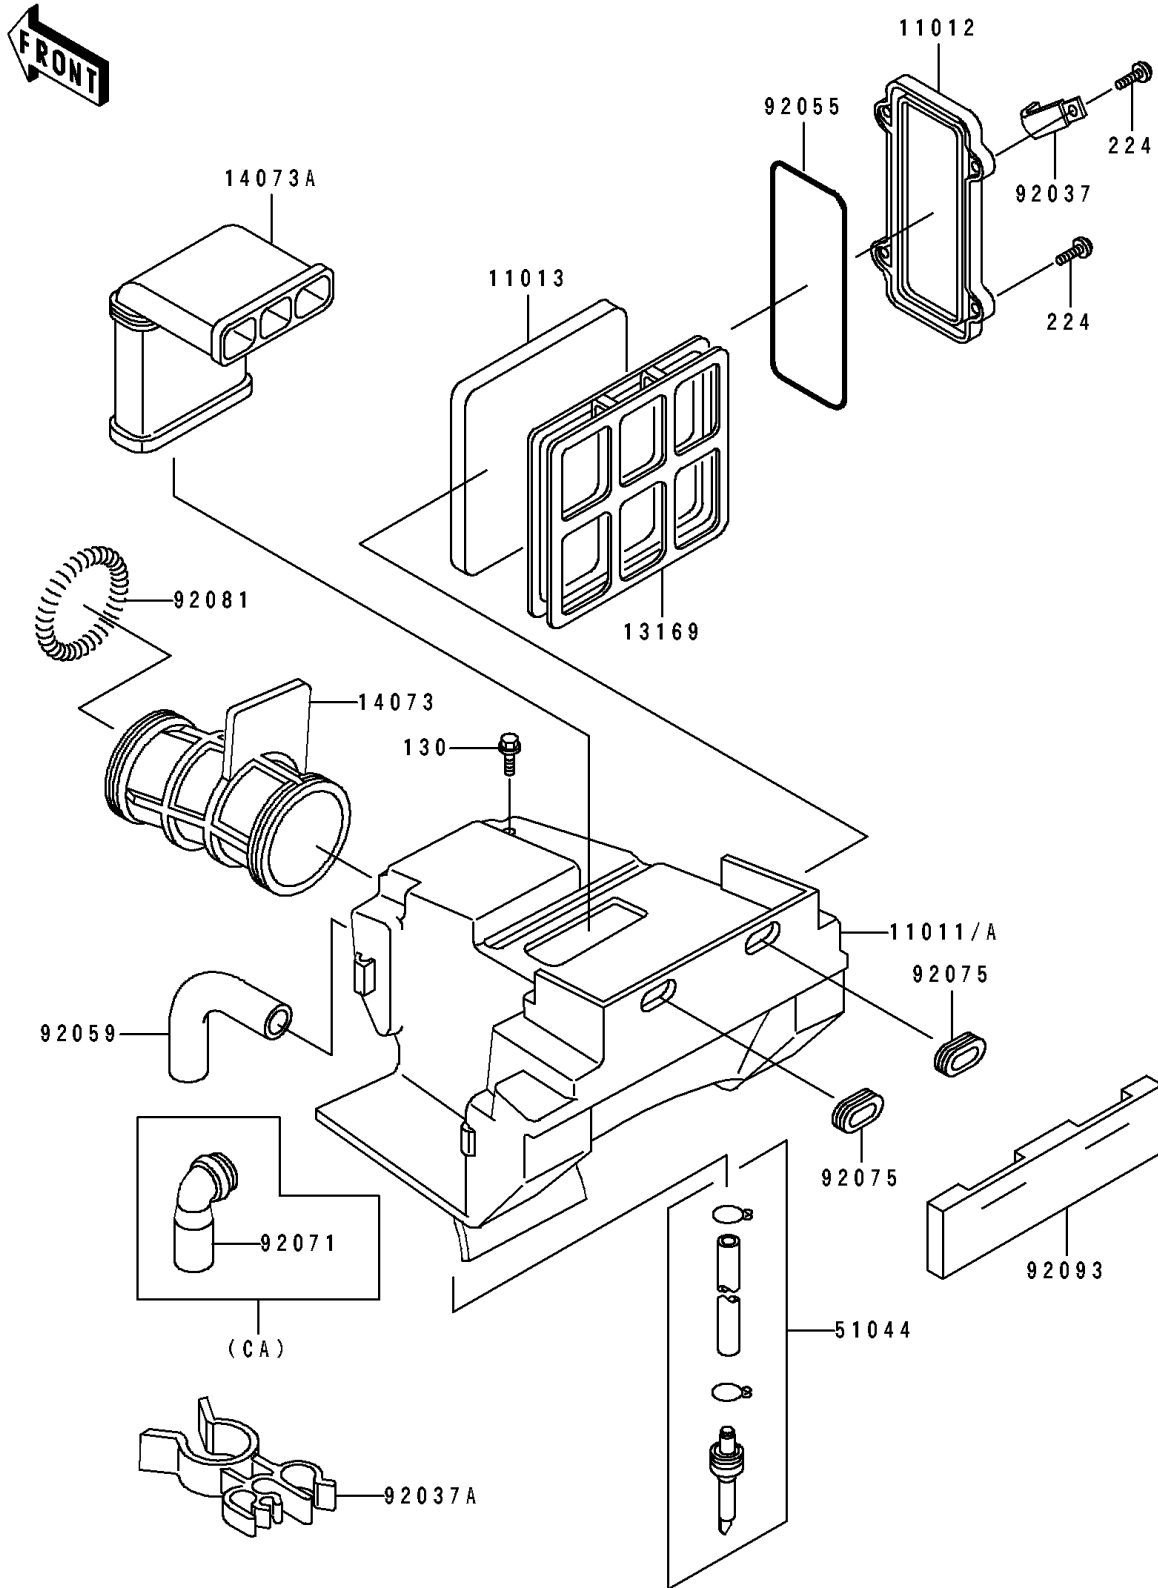

# 1995 KLR250 PARTS DIAGRAM

Air Cleaner

E1130

# 1995 KLR250 PARTS LIST

## Air Cleaner

ITEM NAME	PART NUMBER	QUANTITY
CASE-AIR FILTER (Ref # 11011)	11011-1275	1
CASE-AIR FILTER (Ref # 11011A)	11011-1276	1
CAP,ELEMENT (Ref # 11012)	11012-1661	1
ELEMENT-AIR FILTER (Ref # 11013)	11013-1117	1
PLATE,ELEMENT (Ref # 13169)	13169-1851	1
DUCT,CARBURETOR (Ref # 14073)	14073-1184	1
DUCT,INTAKE (Ref # 14073A)	14073-1185	1
TUBE-ASSY,AIR FILTER (Ref # 51044)	51044-1087	1
CLAMP,WIRING HARNESS (Ref # 92037)	92037-1069	1
CLAMP (Ref # 92037A)	92037-1886	1
RING-O,AIR FILTER (Ref # 92055)	92055-1254	1
TUBE,BREATHER (Ref # 92059)	92059-1482	1
GROMMET,AIR FILTER (Ref # 92071)	92071-1114	1
DAMPER (Ref # 92075)	92075-1513	2
SPRING,COIL (Ref # 92081)	92081-1177	1
SEAL (Ref # 92093)	92093-1187	1
BOLT-FLANGED,6X12 (Ref # 130)	130G0612	1
SCREW-PAN-WP-CROS (Ref # 224)	224C0614	4