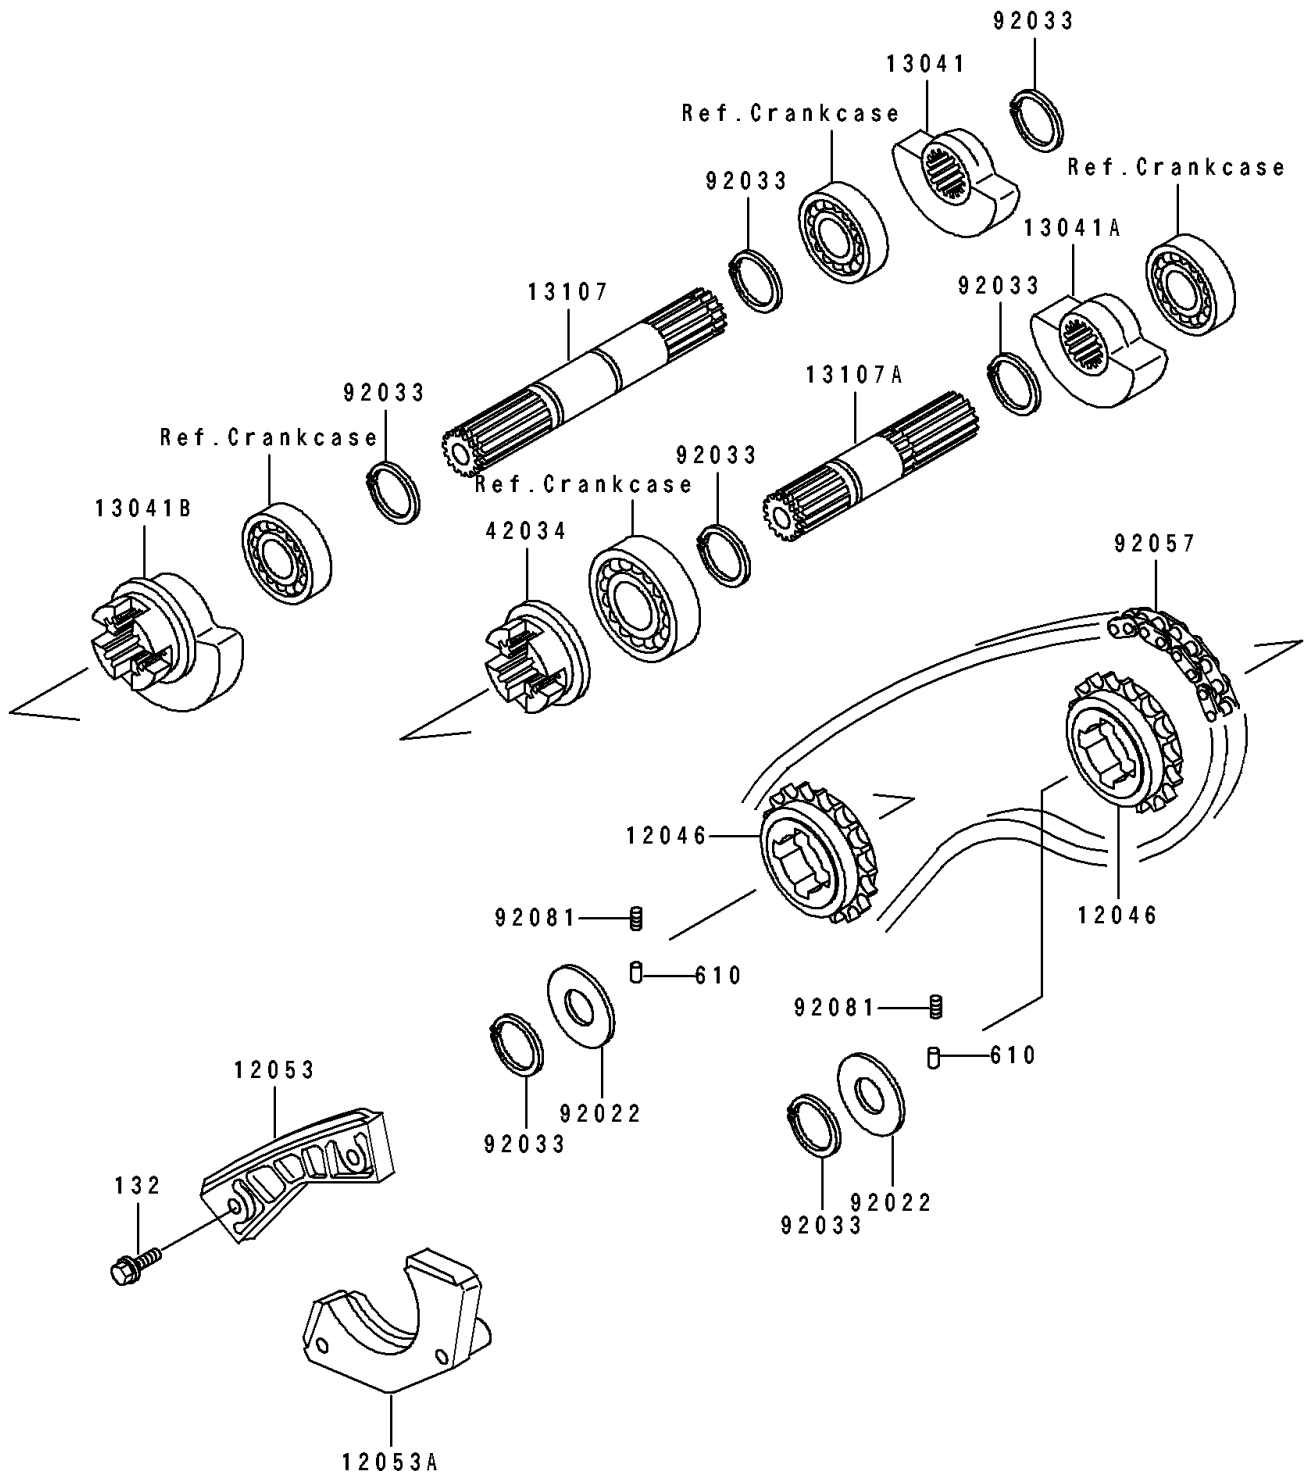

1993 KLR250 PARTS DIAGRAM

Balancer

E1323

1993 KLR250 PARTS LIST

Balancer

ITEM NAME	PART NUMBER	QUANTITY
SPROCKET,BALANCER,21T (Ref # 12046)	12046-1066	2
GUIDE-CHAIN,UPP (Ref # 12053)	12053-1152	1
GUIDE-CHAIN,LWR (Ref # 12053A)	12053-1153	1
BALANCER,FR,RH (Ref # 13041)	13041-1057	1
BALANCER,RR (Ref # 13041A)	13041-1058	1
BALANCER,FR,LH (Ref # 13041B)	13041-1063	1
SHAFT,BALANCER,FR (Ref # 13107)	13107-1121	1
SHAFT,BALANCER,RR (Ref # 13107A)	13107-1122	1
COUPLING,BALANCER,RR (Ref # 42034)	42034-1063	1
WASHER,20.3X36X1.5 (Ref # 92022)	92022-1489	2
RING-SNAP,18MM (Ref # 92033)	92033-029	7
CHAIN,BALANCER,BF05T-U (Ref # 92057)	92057-1211	1
SPRING,BALANCER (Ref # 92081)	92081-135	8
BOLT-FLANGED-SMALL (Ref # 132)	132G0625	1
ROLLER,4X8 (Ref # 610)	610A0408	8