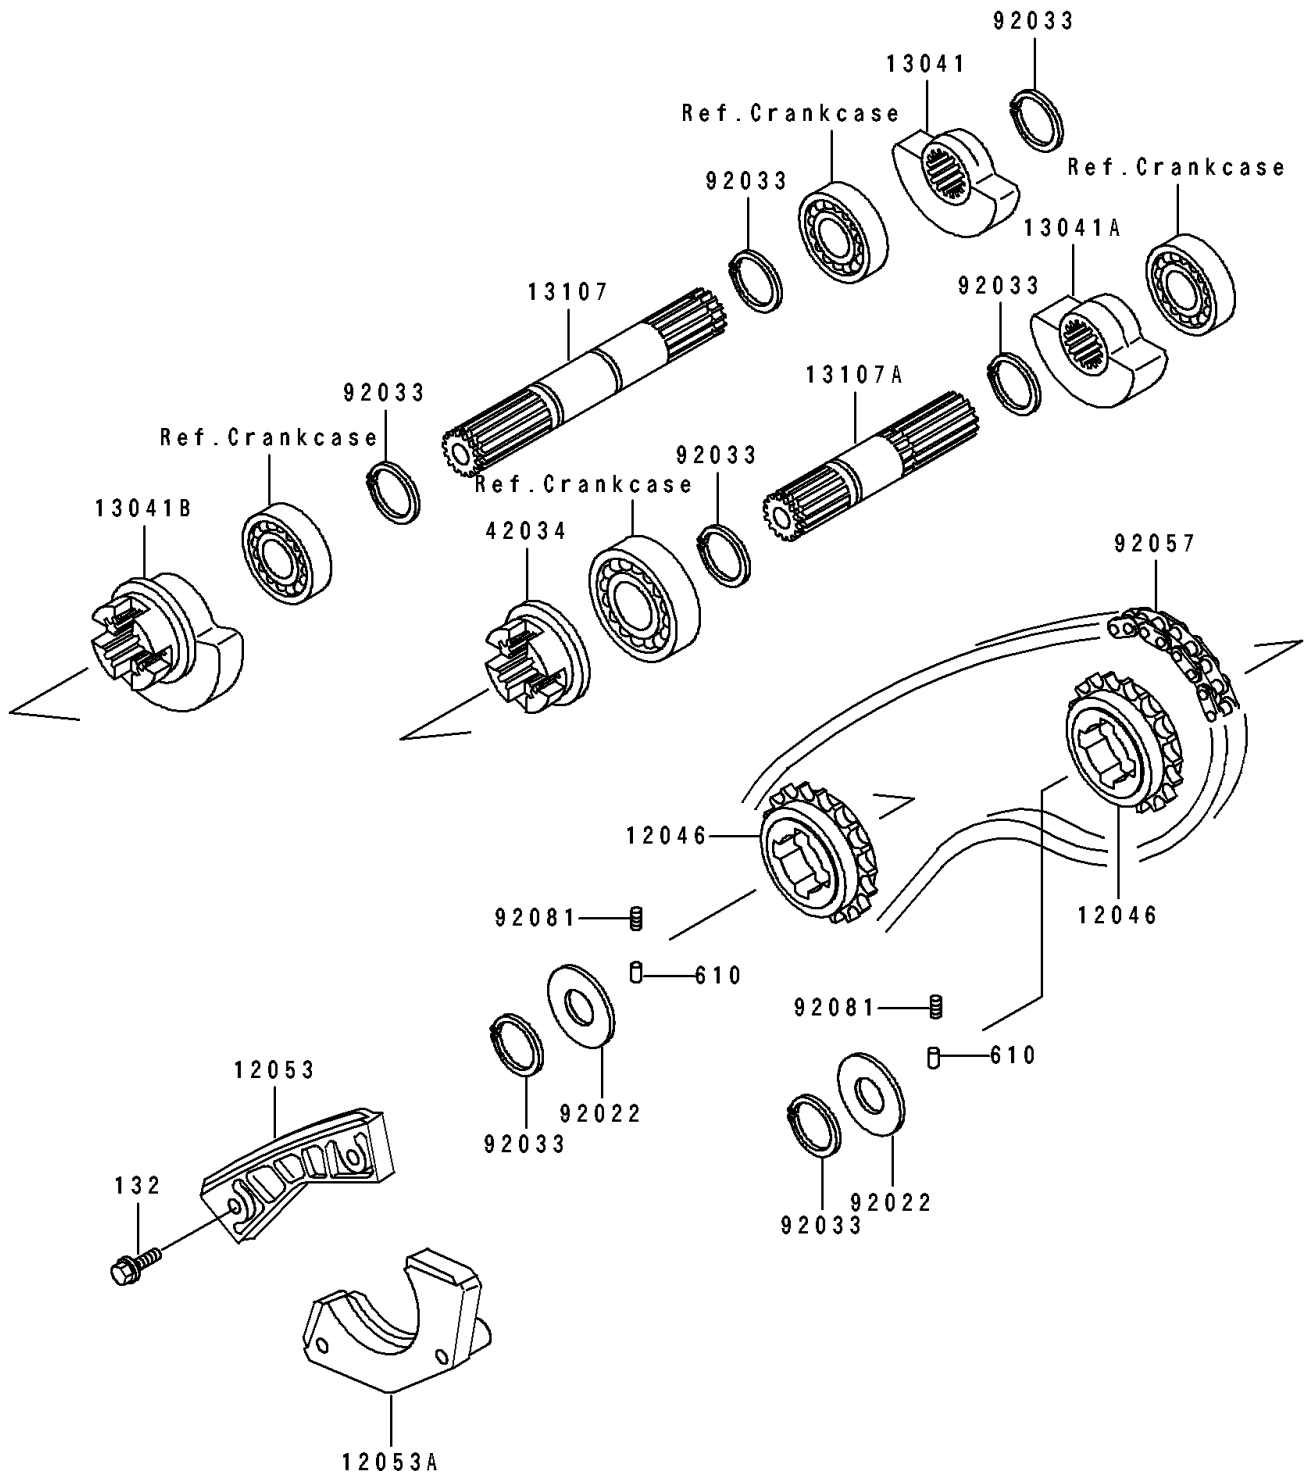

1994 KLR250 PARTS DIAGRAM

Balancer

E1323

1994 KLR250 PARTS LIST

Balancer

ITEM NAME	PART NUMBER	QUANTITY
SPROCKET,BALANCER,21T (Ref # 12046)	12046-1066	2
GUIDE-CHAIN,UPP (Ref # 12053)	12053-1152	1
GUIDE-CHAIN,LWR (Ref # 12053A)	12053-1153	1
BALANCER,FR,RH (Ref # 13041)	13041-1057	1
BALANCER,RR (Ref # 13041A)	13041-1058	1
BALANCER,FR,LH (Ref # 13041B)	13041-1063	1
SHAFT,BALANCER,FR (Ref # 13107)	13107-1121	1
SHAFT,BALANCER,RR (Ref # 13107A)	13107-1122	1
COUPLING,BALANCER,RR (Ref # 42034)	42034-1063	1
WASHER,20.3X36X1.5 (Ref # 92022)	92022-1489	2
RING-SNAP,18MM (Ref # 92033)	92033-029	7
CHAIN,BALANCER,BF05T-U (Ref # 92057)	92057-1211	1
SPRING,BALANCER (Ref # 92081)	92081-135	8
BOLT-FLANGED-SMALL (Ref # 132)	132G0625	1
ROLLER,4X8 (Ref # 610)	610A0408	8