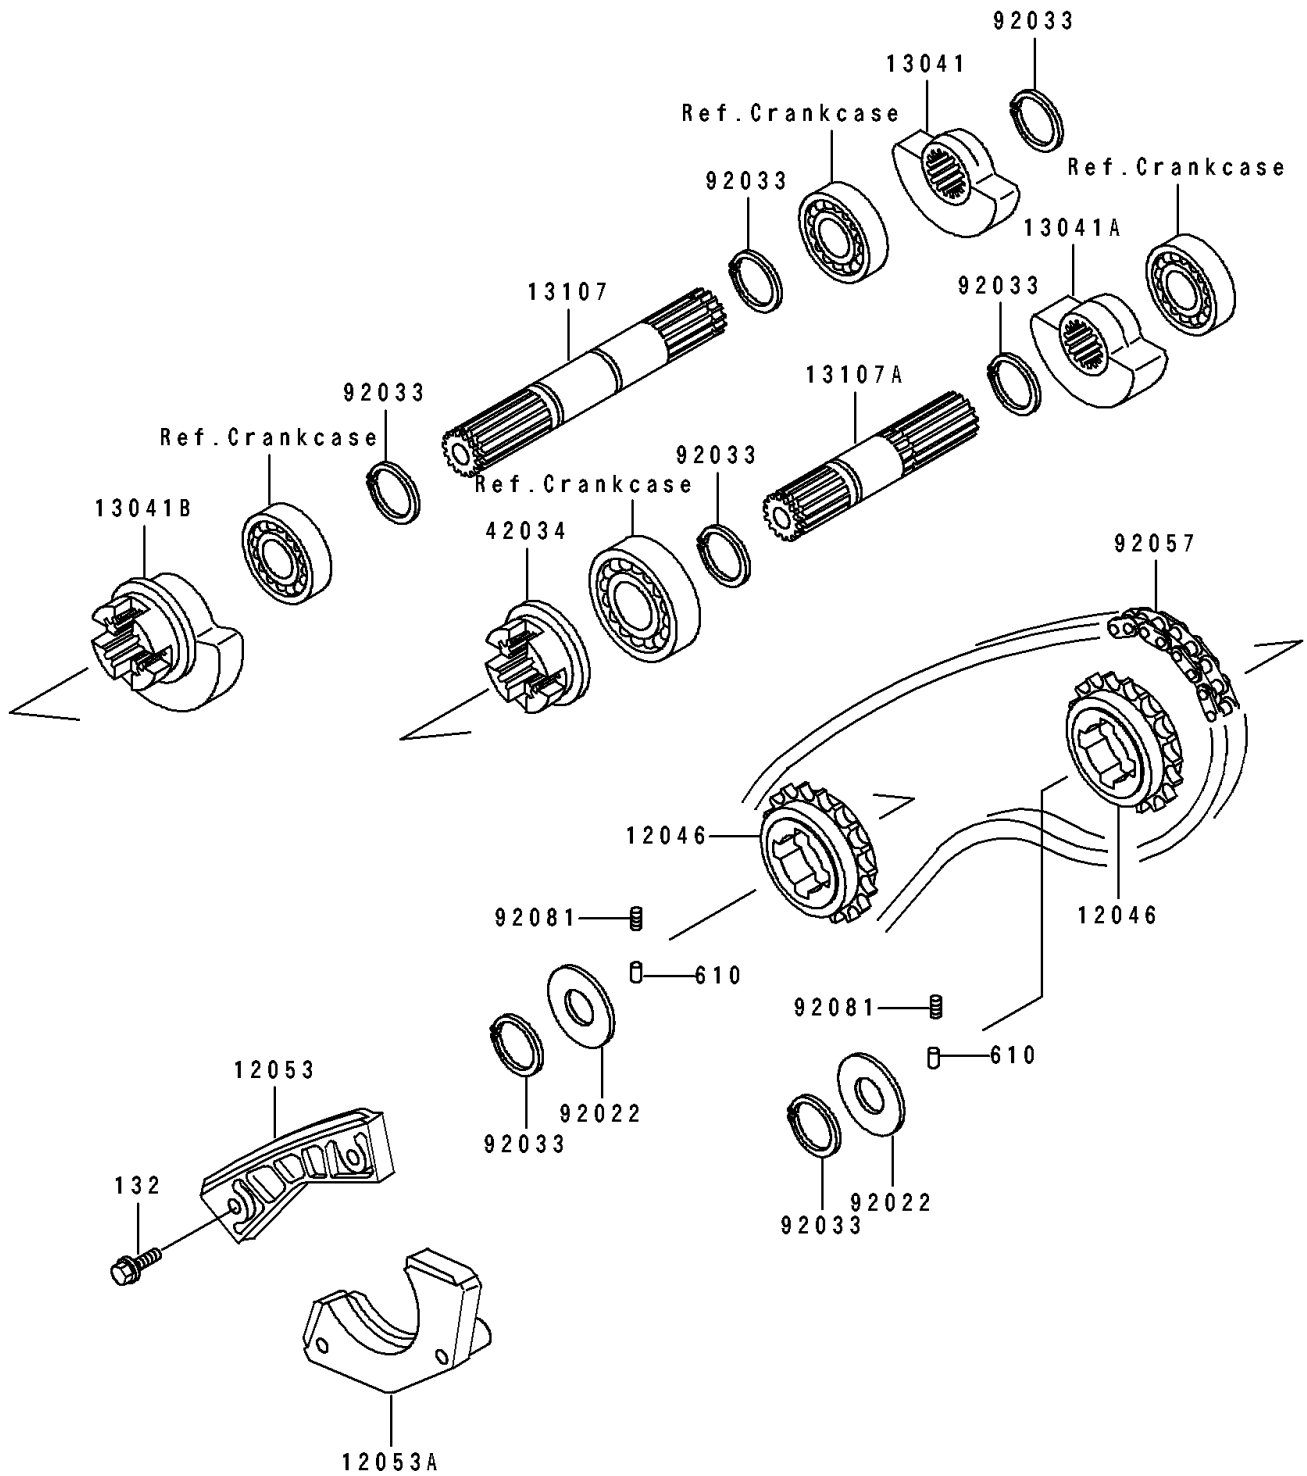

# 1995 KLR250 PARTS DIAGRAM

Balancer

E1323

# 1995 KLR250 PARTS LIST

## Balancer

ITEM NAME	PART NUMBER	QUANTITY
SPROCKET,BALANCER,21T (Ref # 12046)	12046-1066	2
GUIDE-CHAIN,UPP (Ref # 12053)	12053-1152	1
GUIDE-CHAIN,LWR (Ref # 12053A)	12053-1153	1
BALANCER,FR,RH (Ref # 13041)	13041-1057	1
BALANCER,RR (Ref # 13041A)	13041-1058	1
BALANCER,FR,LH (Ref # 13041B)	13041-1063	1
SHAFT,BALANCER,FR (Ref # 13107)	13107-1121	1
SHAFT,BALANCER,RR (Ref # 13107A)	13107-1122	1
COUPLING,BALANCER,RR (Ref # 42034)	42034-1063	1
WASHER,20.3X36X1.5 (Ref # 92022)	92022-1489	2
RING-SNAP,18MM (Ref # 92033)	92033-029	7
CHAIN,BALANCER,BF05T-U (Ref # 92057)	92057-1211	1
SPRING,BALANCER (Ref # 92081)	92081-135	8
BOLT-FLANGED-SMALL (Ref # 132)	132G0625	1
ROLLER,4X8 (Ref # 610)	610A0408	8