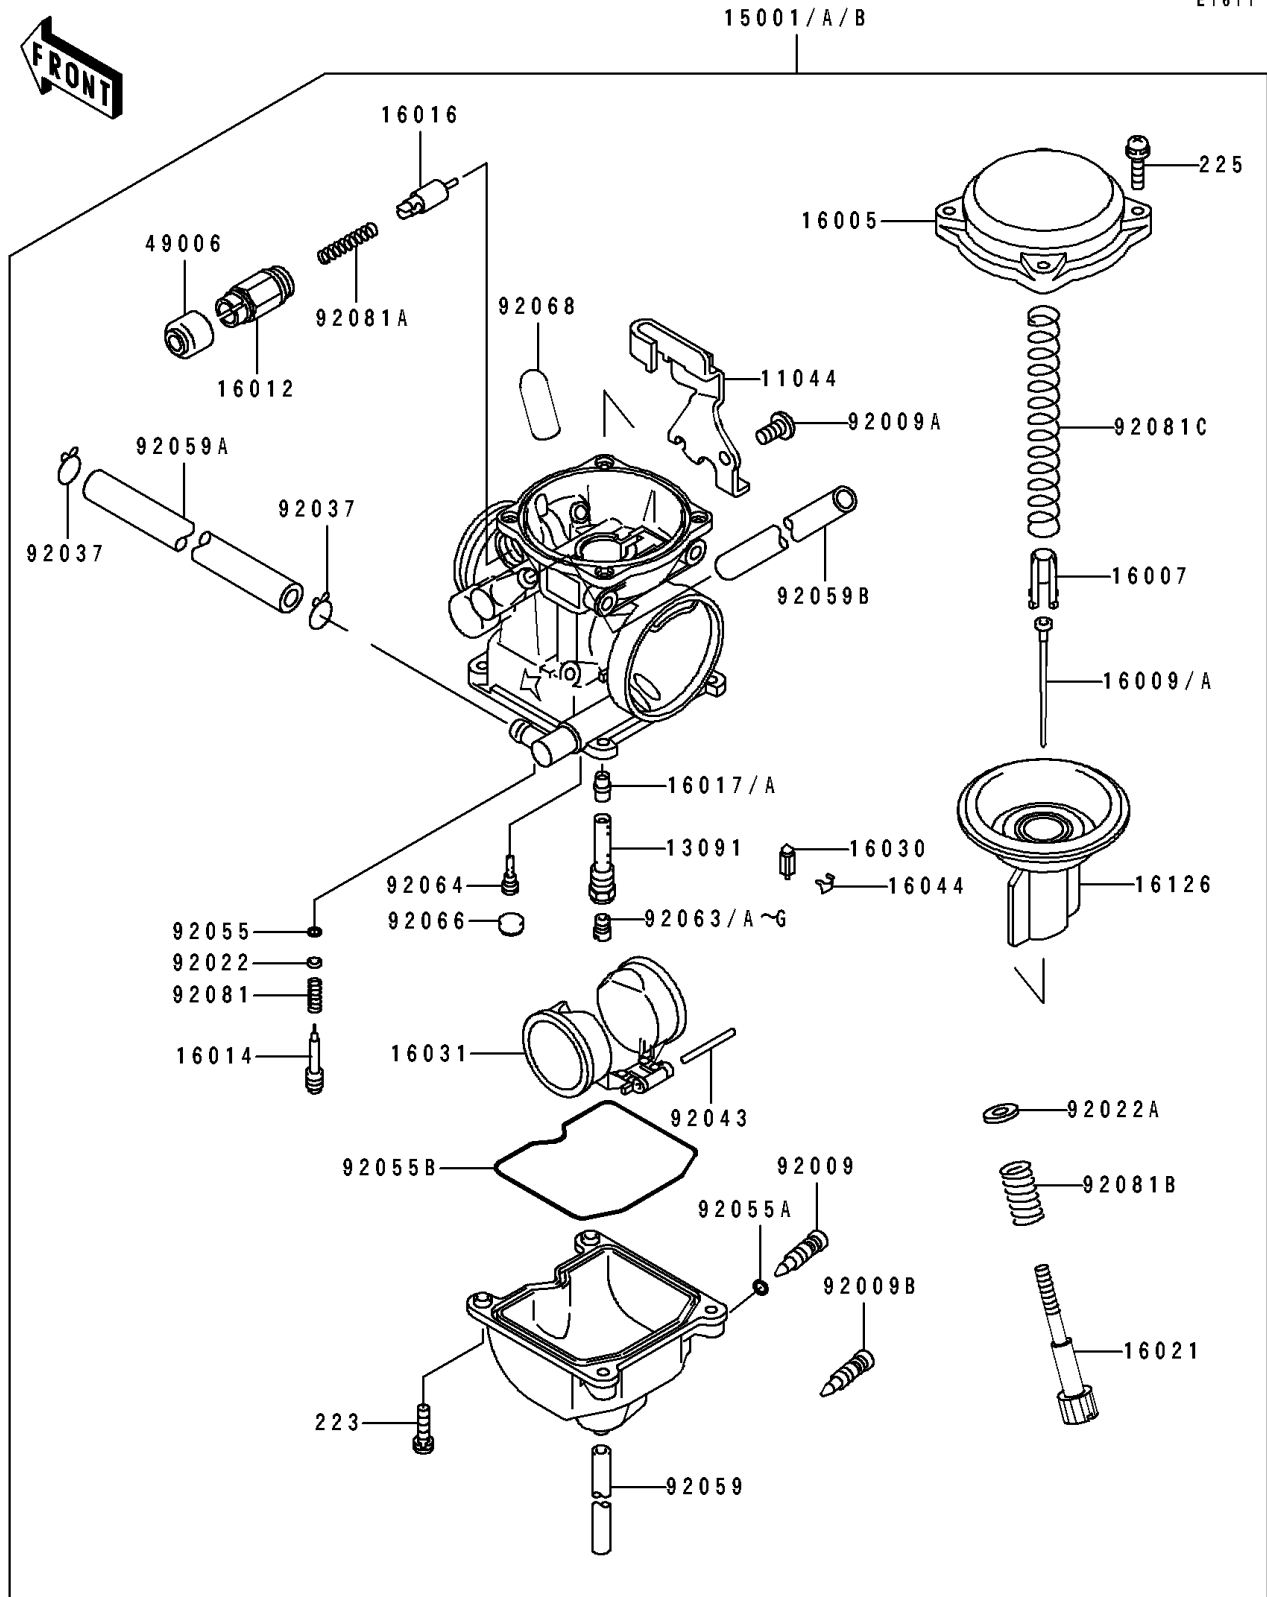

# 1994 KLR250 PARTS DIAGRAM

Carburetor

E1611

## Carburetor

ITEM NAME	PART NUMBER	QUANTITY
RING-O,FLOAT CHAMBER (Ref # 92055B)	92055-1222	1
TUBE,3.5X6.5X330 (Ref # 92059)	92059-111	1
TUBE,6.5X11.5X200 (Ref # 92059A)	92059-1538	1
TUBE,6.5X9.5X410 (Ref # 92059B)	92059-1539	1
JET-MAIN,#125 (Ref # 92063)	92063-1069	1
JET-MAIN,#118 (Ref # 92063A)	92063-1071	1
JET-MAIN,#118 (Ref # 92063B)	92063-1071	1
JET-MAIN,#120 (Ref # 92063C)	92063-1072	1
JET-MAIN,#120 (Ref # 92063D)	92063-1072	1
JET-MAIN,#122 (Ref # 92063E)	92063-1073	1
JET-MAIN,#112 (Ref # 92063F)	92063-1117	1
JET-MAIN,#115 (Ref # 92063G)	92063-1118	1
JET-PILOT,#35 (Ref # 92064)	92064-1101	1
PLUG,PILOT AIR SCREW,6.9X2 (Ref # 92066)	92066-1051	1
PLUG,12X25 (Ref # 92068)	92068-006	1
SPRING,PILOT ADJUST SCREW (Ref # 92081)	92081-1002	1
SPRING,PLUNGER (Ref # 92081A)	92081-1720	1
SPRING,THROTTLE STOP SCREW (Ref # 92081B)	92081-1721	1
SPRING,VACUUM VALVE (Ref # 92081C)	92081-1826	1
SCREW-PAN-WS-CROS (Ref # 223)	223C0416	4
SCREW-PAN-WSP-CROS (Ref # 225)	225C0418	4