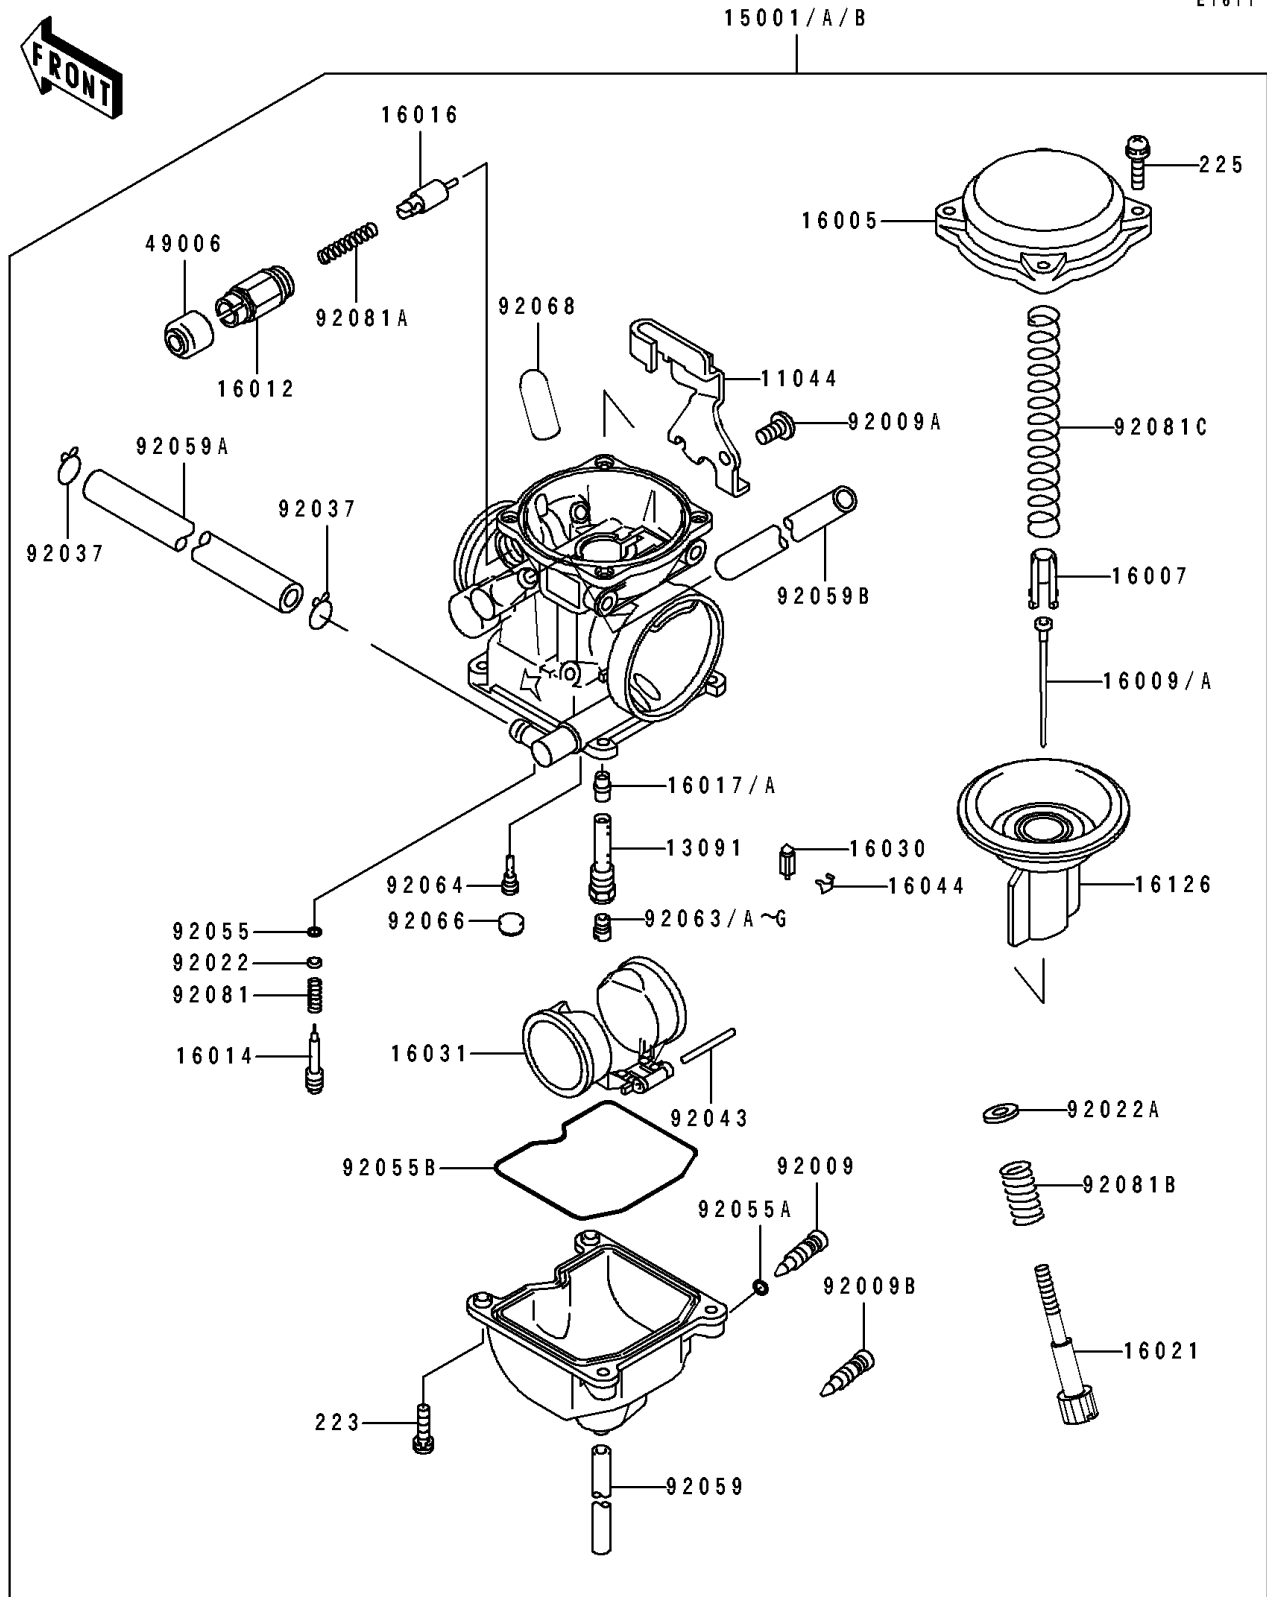

1997 KLR250 PARTS DIAGRAM

Carburetor

E1611