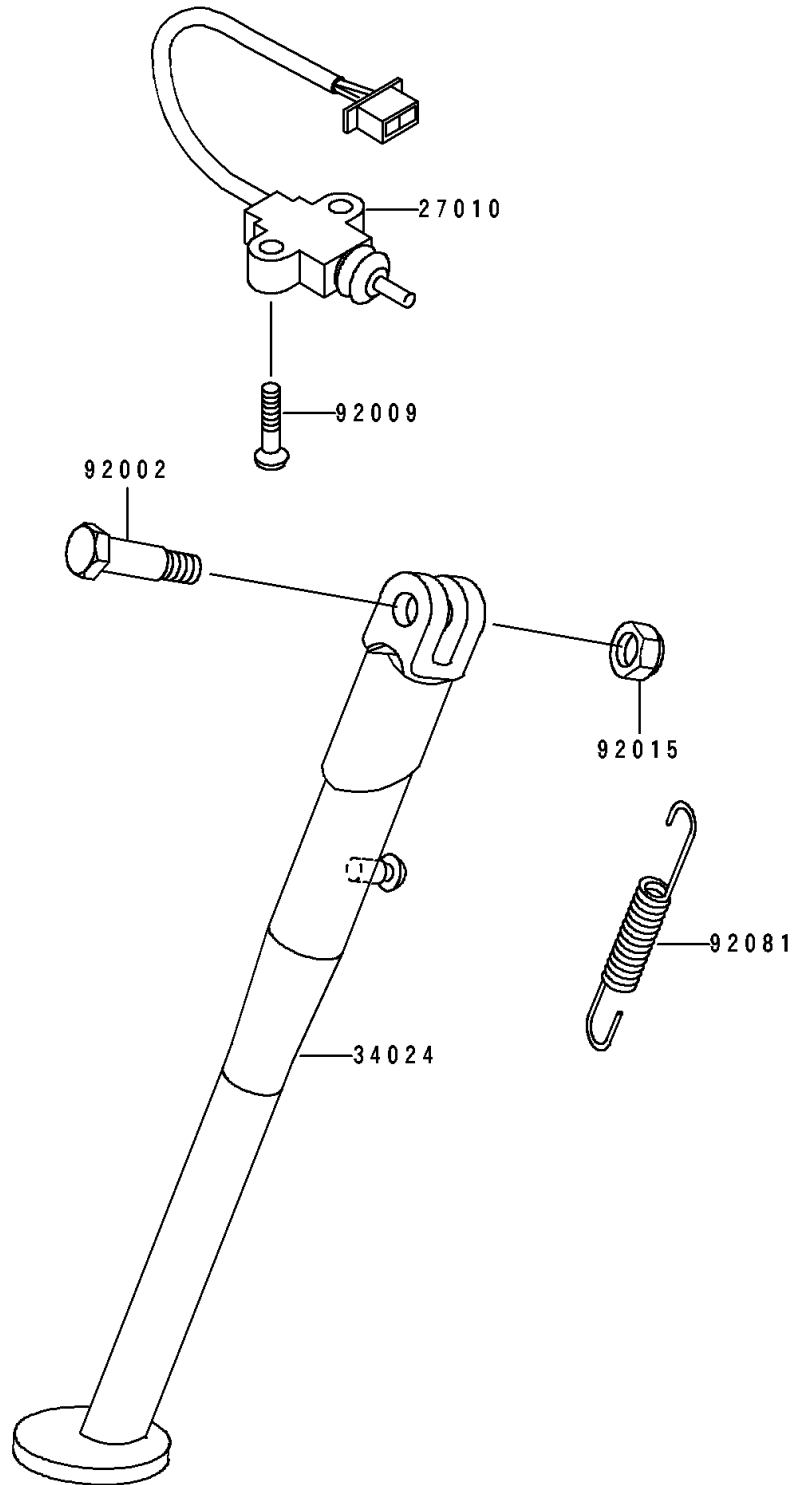

1993 KLR250 PARTS DIAGRAM

Stand(s)

F2190

1993 KLR250 PARTS LIST

Stand(s)

ITEM NAME	PART NUMBER	QUANTITY
SWITCH,SIDE STAND (Ref # 27010)	27010-1189	1
STAND-SIDE (Ref # 34024)	34024-1182	1
BOLT,SIDE STAND (Ref # 92002)	92002-1813	1
SCREW,5X20 (Ref # 92009)	92009-1359	2
NUT,LOCK,10MM,BLACK (Ref # 92015)	92015-1188	1
SPRING,SIDE STAND (Ref # 92081)	92081-1376	1