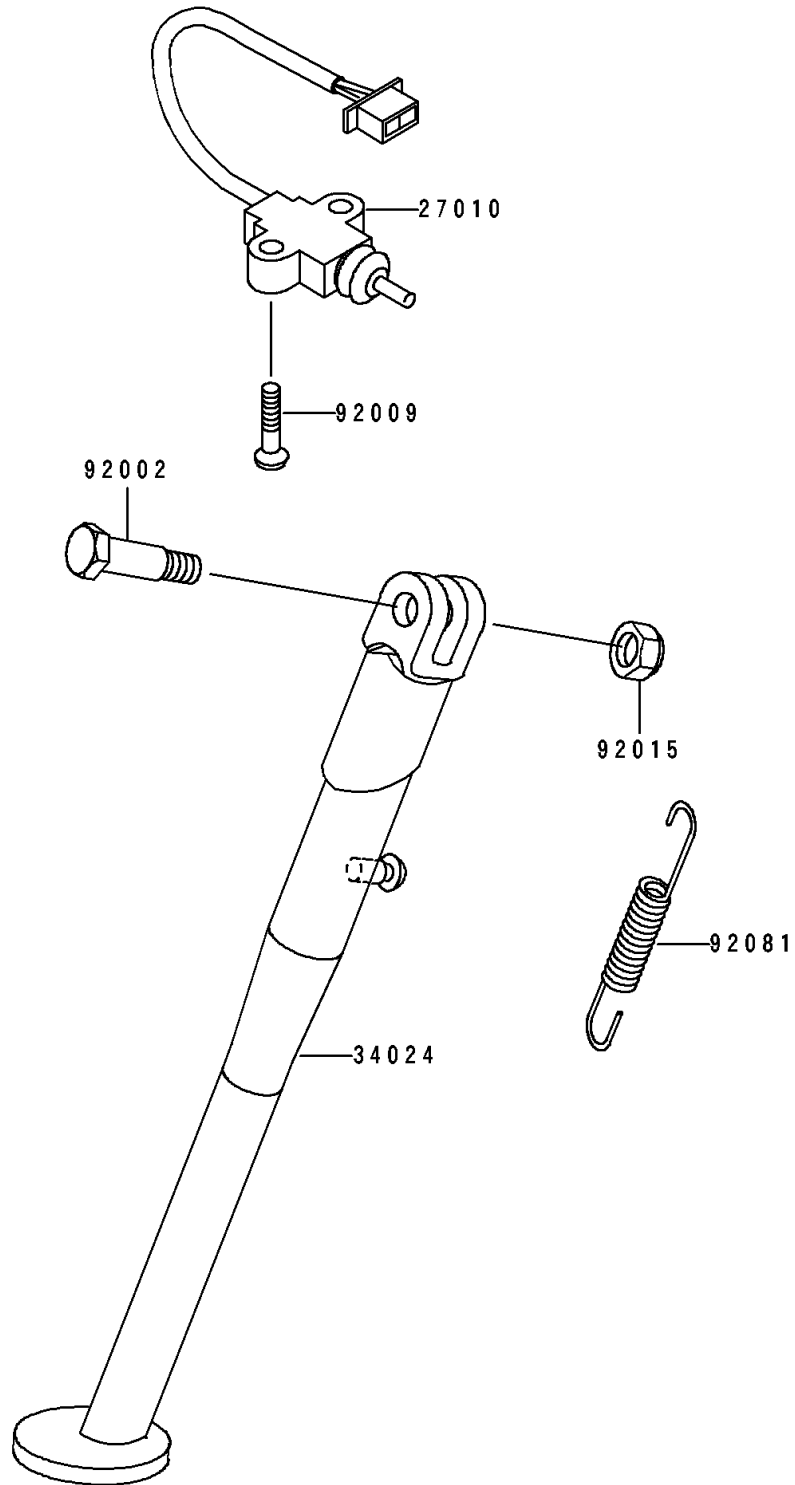

1994 KLR250 PARTS DIAGRAM

Stand(s)

F2190

1994 KLR250 PARTS LIST

Stand(s)

ITEM NAME	PART NUMBER	QUANTITY
SWITCH,SIDE STAND (Ref # 27010)	27010-1189	1
STAND-SIDE (Ref # 34024)	34024-1182	1
BOLT,SIDE STAND (Ref # 92002)	92002-1813	1
SCREW,5X20 (Ref # 92009)	92009-1359	2
NUT,LOCK,10MM,BLACK (Ref # 92015)	92015-1188	1
SPRING,SIDE STAND (Ref # 92081)	92081-1376	1