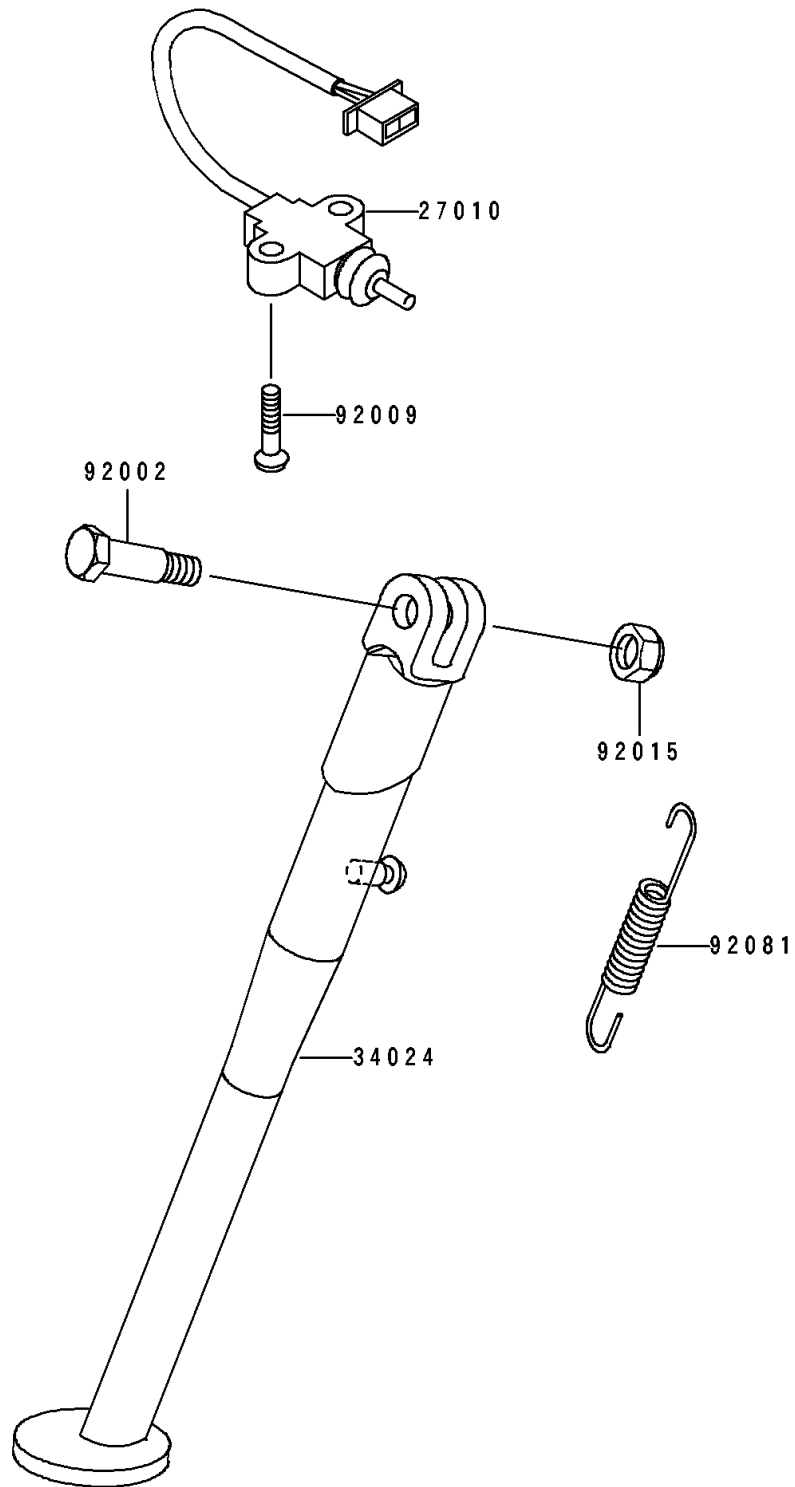

# 1996 KLR250 PARTS DIAGRAM

Stand(s)

F2190

# 1996 KLR250 PARTS LIST

Stand(s)

ITEM NAME	PART NUMBER	QUANTITY
SWITCH,SIDE STAND (Ref # 27010)	27010-1189	1
STAND-SIDE (Ref # 34024)	34024-1182	1
BOLT,SIDE STAND (Ref # 92002)	92002-1813	1
SCREW,5X20 (Ref # 92009)	92009-1359	2
NUT,LOCK,10MM,BLACK (Ref # 92015)	92015-1188	1
SPRING,SIDE STAND (Ref # 92081)	92081-1376	1