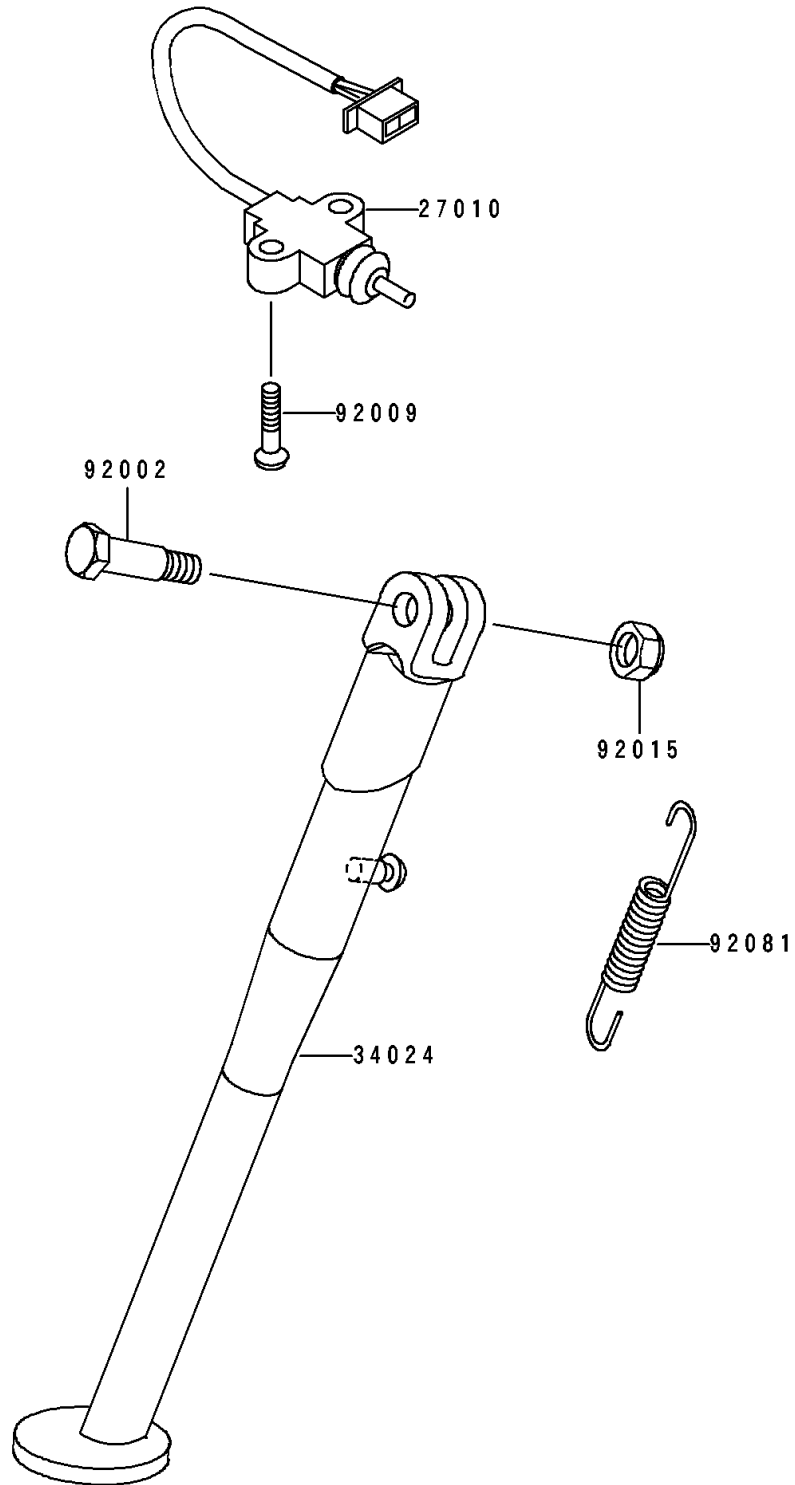

# 1997 KLR250 PARTS DIAGRAM

Stand(s)

F2190

# 1997 KLR250 PARTS LIST

Stand(s)

ITEM NAME	PART NUMBER	QUANTITY
SWITCH,SIDE STAND (Ref # 27010)	27010-1189	1
STAND-SIDE (Ref # 34024)	34024-1182	1
BOLT,SIDE STAND (Ref # 92002)	92002-1813	1
SCREW,5X20 (Ref # 92009)	92009-1359	2
NUT,LOCK,10MM,BLACK (Ref # 92015)	92015-1188	1
SPRING,SIDE STAND (Ref # 92081)	92081-1376	1