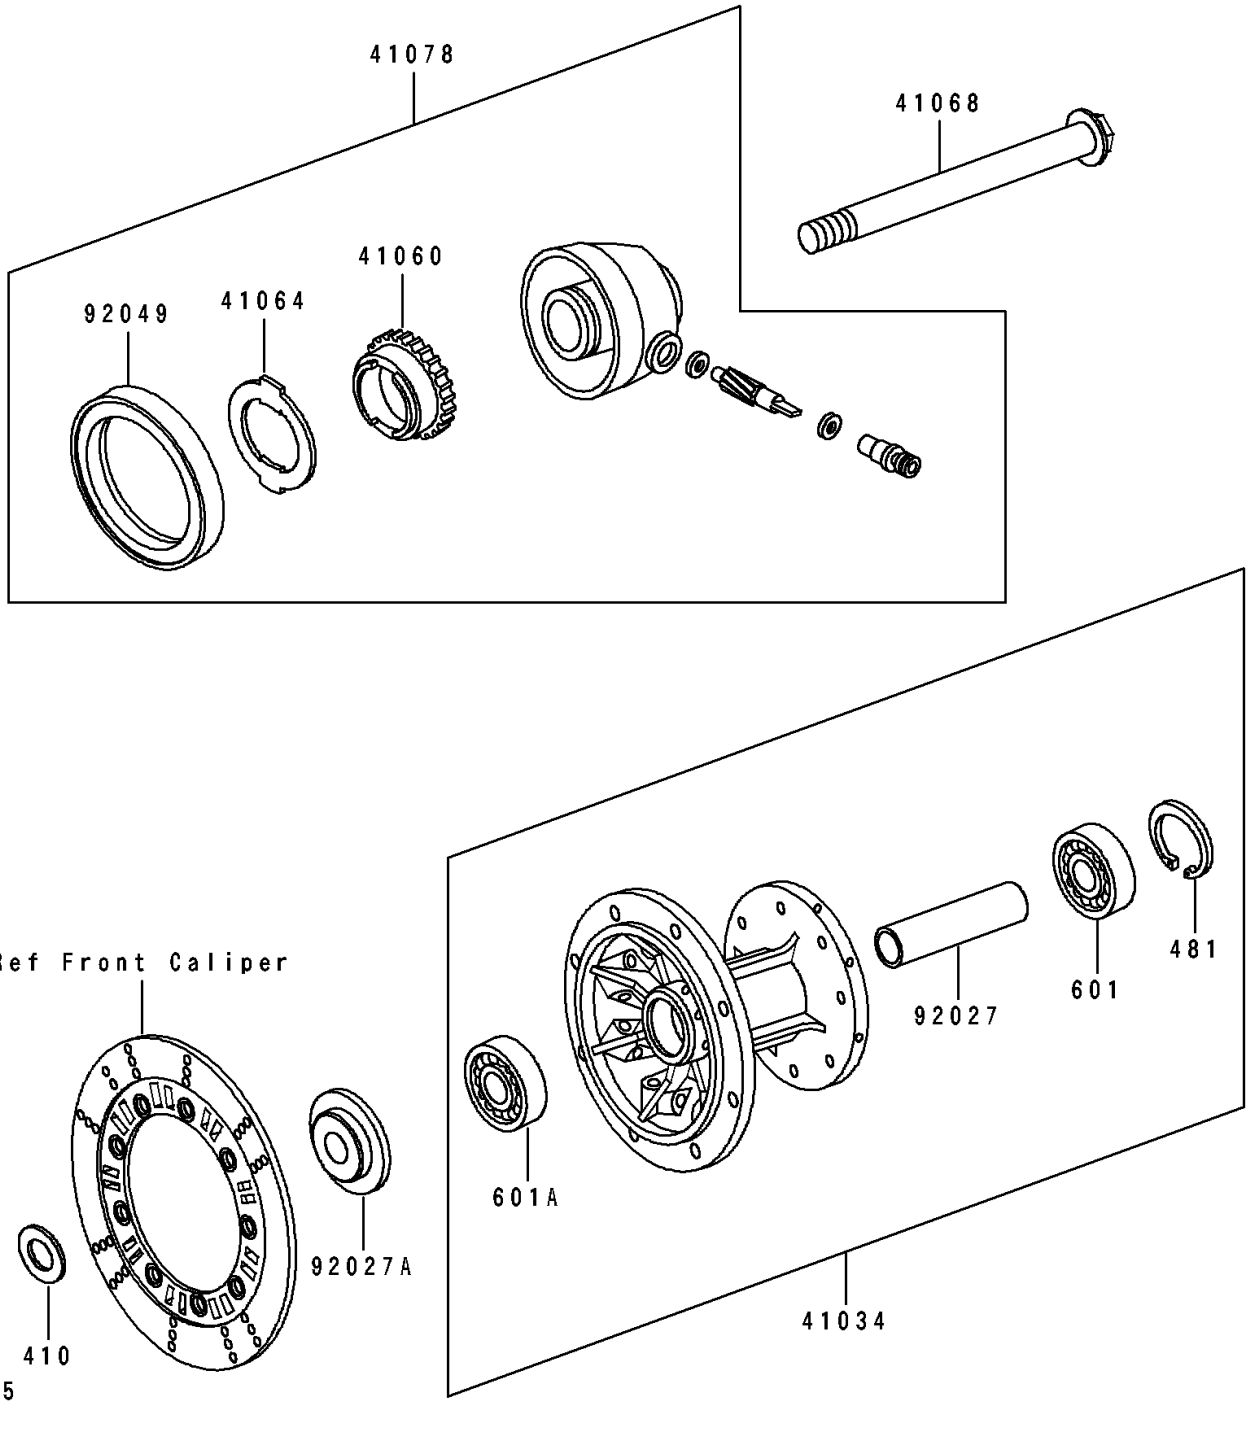

1993 KLR250 PARTS DIAGRAM

Front Hub

F2230

1993 KLR250 PARTS LIST

Front Hub

ITEM NAME	PART NUMBER	QUANTITY
DRUM-ASSY,FRONT BRAKE (Ref # 41034)	41034-1128	1
GEAR-METER SCREW,24T (Ref # 41060)	41060-1101	1
RECEIVER-SPEEDOMETER (Ref # 41064)	41064-1051	1
AXLE,FR (Ref # 41068)	41068-1236	1
CASE-ASSY-METER GEAR (Ref # 41078)	41078-1051	1
NUT,CASTLE,14MM (Ref # 42045)	42045-020	1
COLLAR,FRONT BRAKE DRUM,L=79 (Ref # 92027)	92027-1683	1
COLLAR (Ref # 92027A)	92027-1864	1
SEAL-OIL,METER GEAR CASE (Ref # 92049)	92049-1172	1
WASHER-PLAIN-SMALL,14MM (Ref # 410)	410B1400	1
CIRCLIP-TYPE-C,35MM (Ref # 481)	481J3500	1
PIN-COTTER,3.0X25 (Ref # 550)	550D3025	1
BEARING-BALL,#6202UG (Ref # 601)	601B6202UG	1
BEARING-BALL,#6203UG (Ref # 601A)	601B6203UG	1