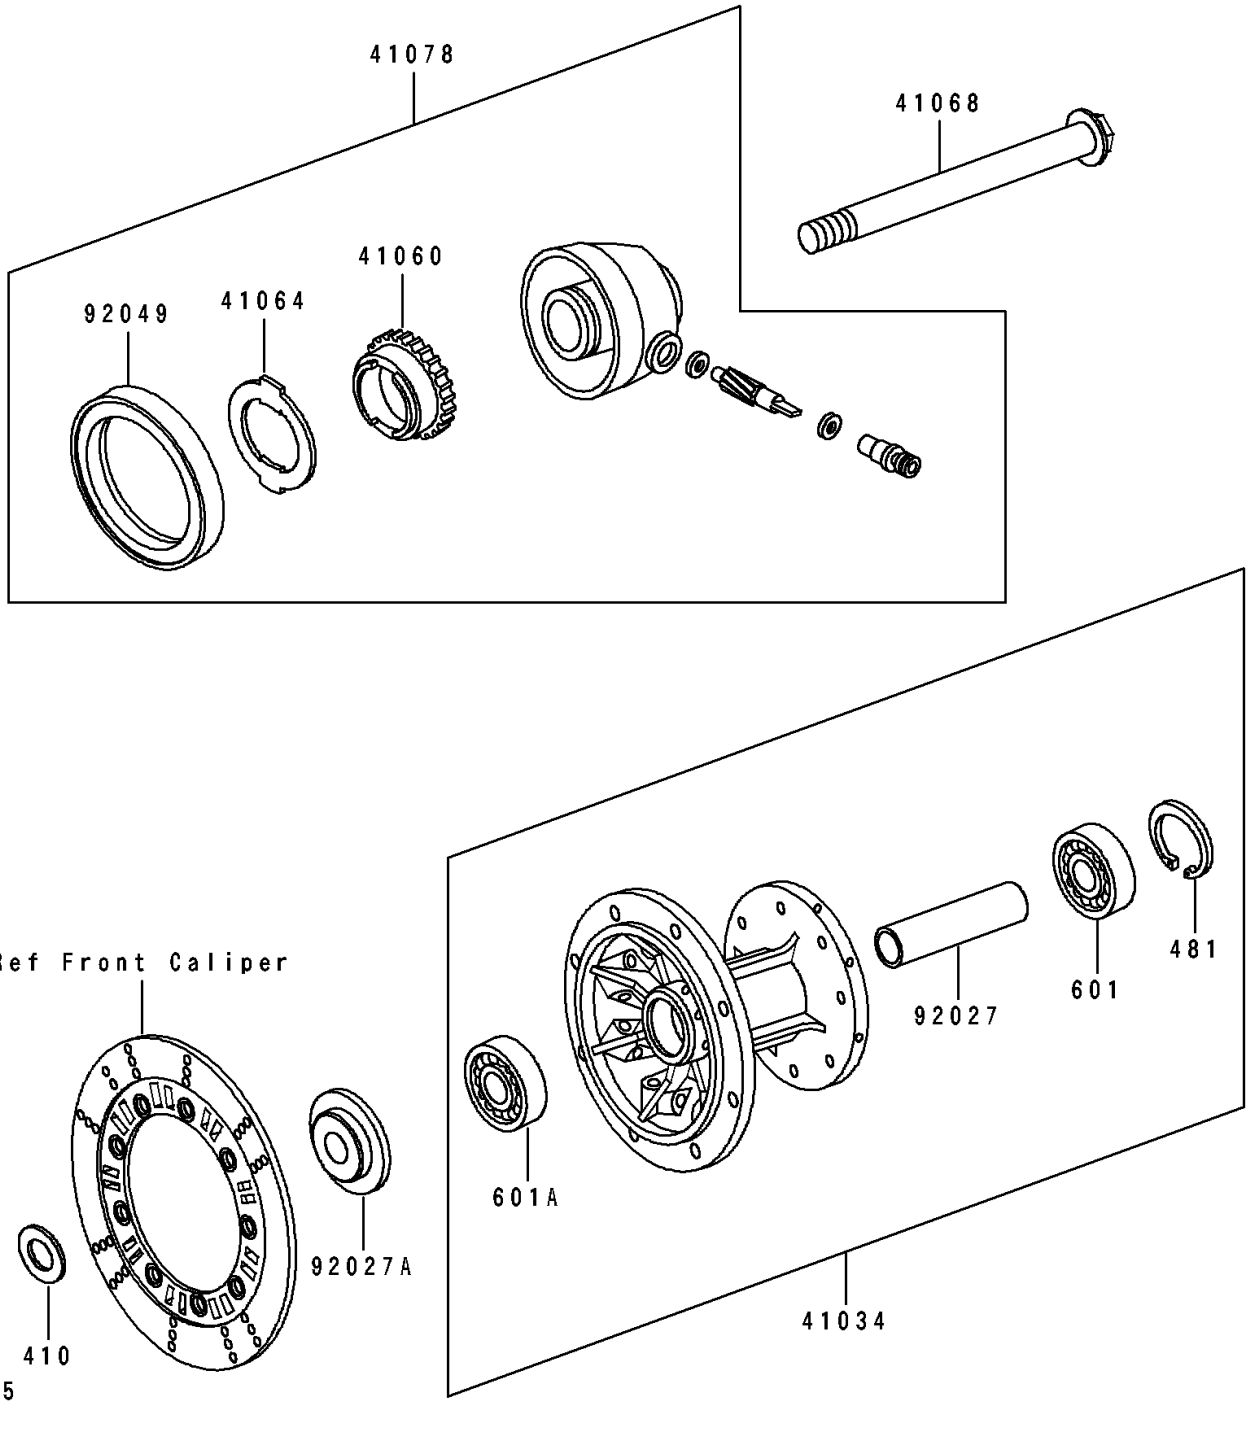

1994 KLR250 PARTS DIAGRAM

Front Hub

F2230

1994 KLR250 PARTS LIST

Front Hub

ITEM NAME	PART NUMBER	QUANTITY
DRUM-ASSY,FRONT BRAKE (Ref # 41034)	41034-1128	1
GEAR-METER SCREW,24T (Ref # 41060)	41060-1101	1
RECEIVER-SPEEDOMETER (Ref # 41064)	41064-1051	1
AXLE,FR (Ref # 41068)	41068-1236	1
CASE-ASSY-METER GEAR (Ref # 41078)	41078-1051	1
NUT,CASTLE,14MM (Ref # 42045)	42045-020	1
COLLAR,FRONT BRAKE DRUM,L=79 (Ref # 92027)	92027-1683	1
COLLAR (Ref # 92027A)	92027-1864	1
SEAL-OIL,METER GEAR CASE (Ref # 92049)	92049-1172	1
WASHER-PLAIN-SMALL,14MM (Ref # 410)	410B1400	1
CIRCLIP-TYPE-C,35MM (Ref # 481)	481J3500	1
PIN-COTTER,3.0X25 (Ref # 550)	550D3025	1
BEARING-BALL,#6202UG (Ref # 601)	601B6202UG	1
BEARING-BALL,#6203UG (Ref # 601A)	601B6203UG	1