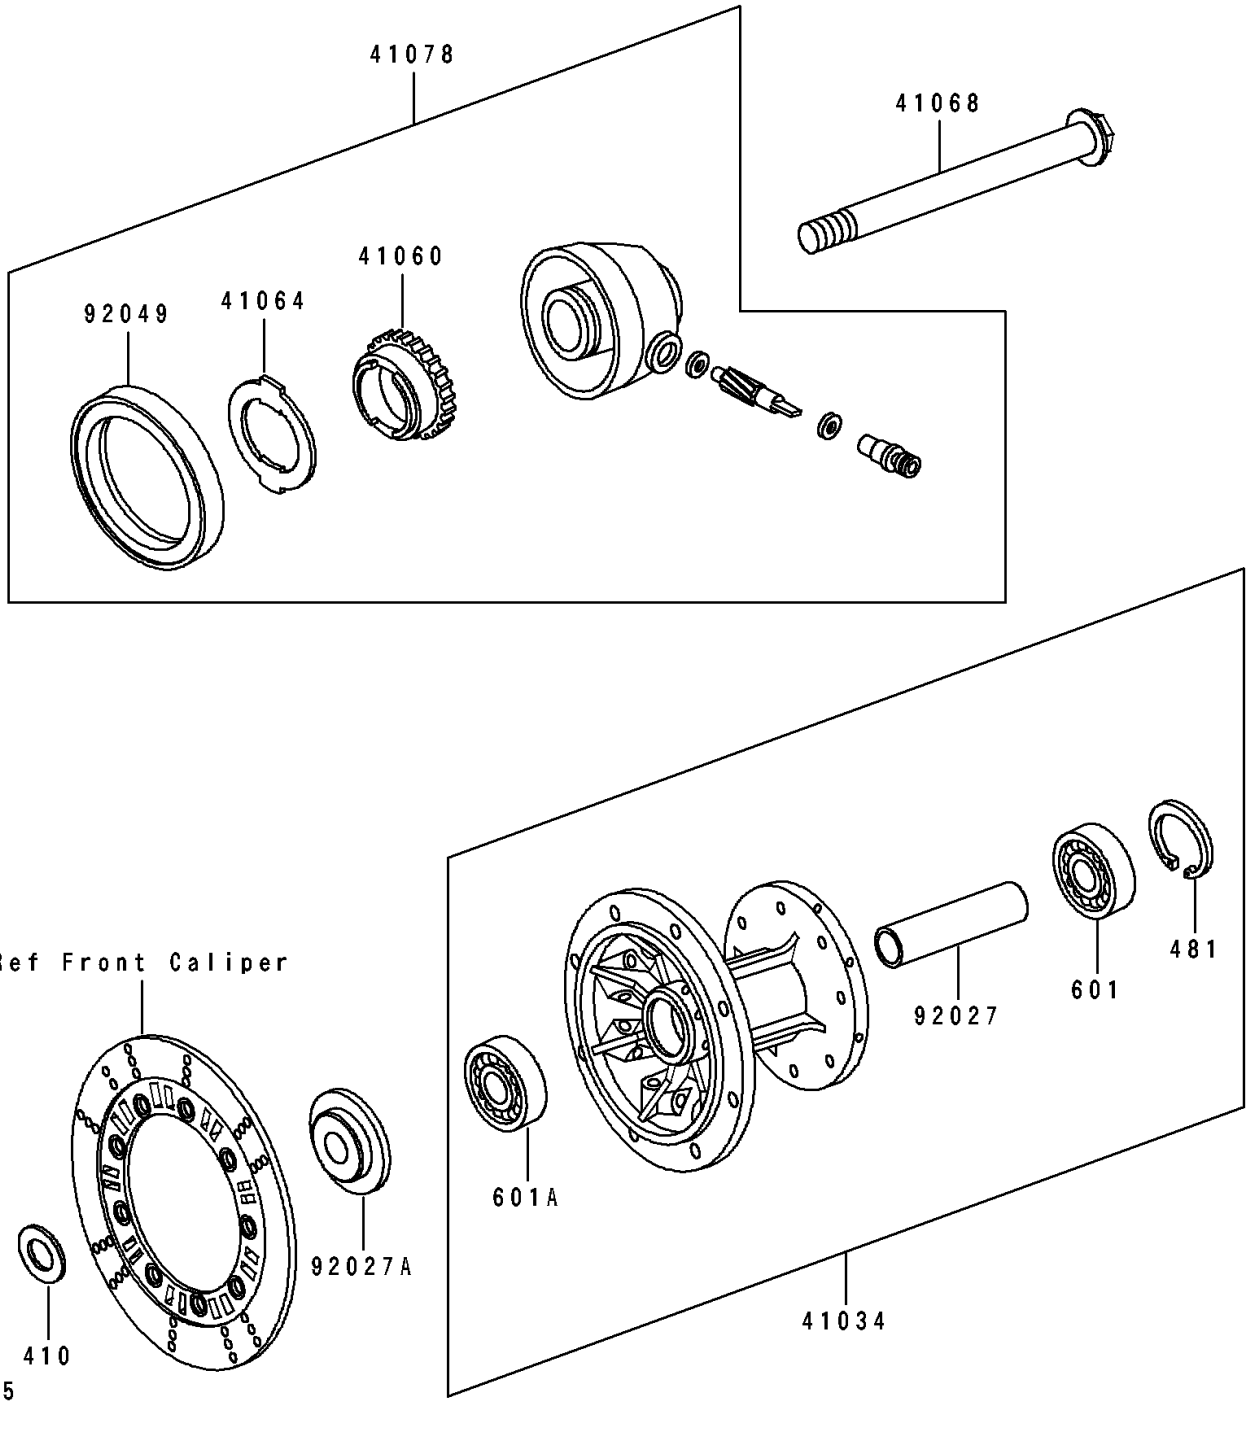

1995 KLR250 PARTS DIAGRAM

Front Hub

F2230

1995 KLR250 PARTS LIST

Front Hub

ITEM NAME	PART NUMBER	QUANTITY
DRUM-ASSY,FRONT BRAKE (Ref # 41034)	41034-1128	1
GEAR-METER SCREW,24T (Ref # 41060)	41060-1101	1
RECEIVER-SPEEDOMETER (Ref # 41064)	41064-1051	1
AXLE,FR (Ref # 41068)	41068-1236	1
CASE-ASSY-METER GEAR (Ref # 41078)	41078-1051	1
NUT,CASTLE,14MM (Ref # 42045)	42045-020	1
COLLAR,FRONT BRAKE DRUM,L=79 (Ref # 92027)	92027-1683	1
COLLAR (Ref # 92027A)	92027-1864	1
SEAL-OIL,METER GEAR CASE (Ref # 92049)	92049-1172	1
WASHER-PLAIN-SMALL,14MM (Ref # 410)	410B1400	1
CIRCLIP-TYPE-C,35MM (Ref # 481)	481J3500	1
PIN-COTTER,3.0X25 (Ref # 550)	550D3025	1
BEARING-BALL,#6202UG (Ref # 601)	601B6202UG	1
BEARING-BALL,#6203UG (Ref # 601A)	601B6203UG	1