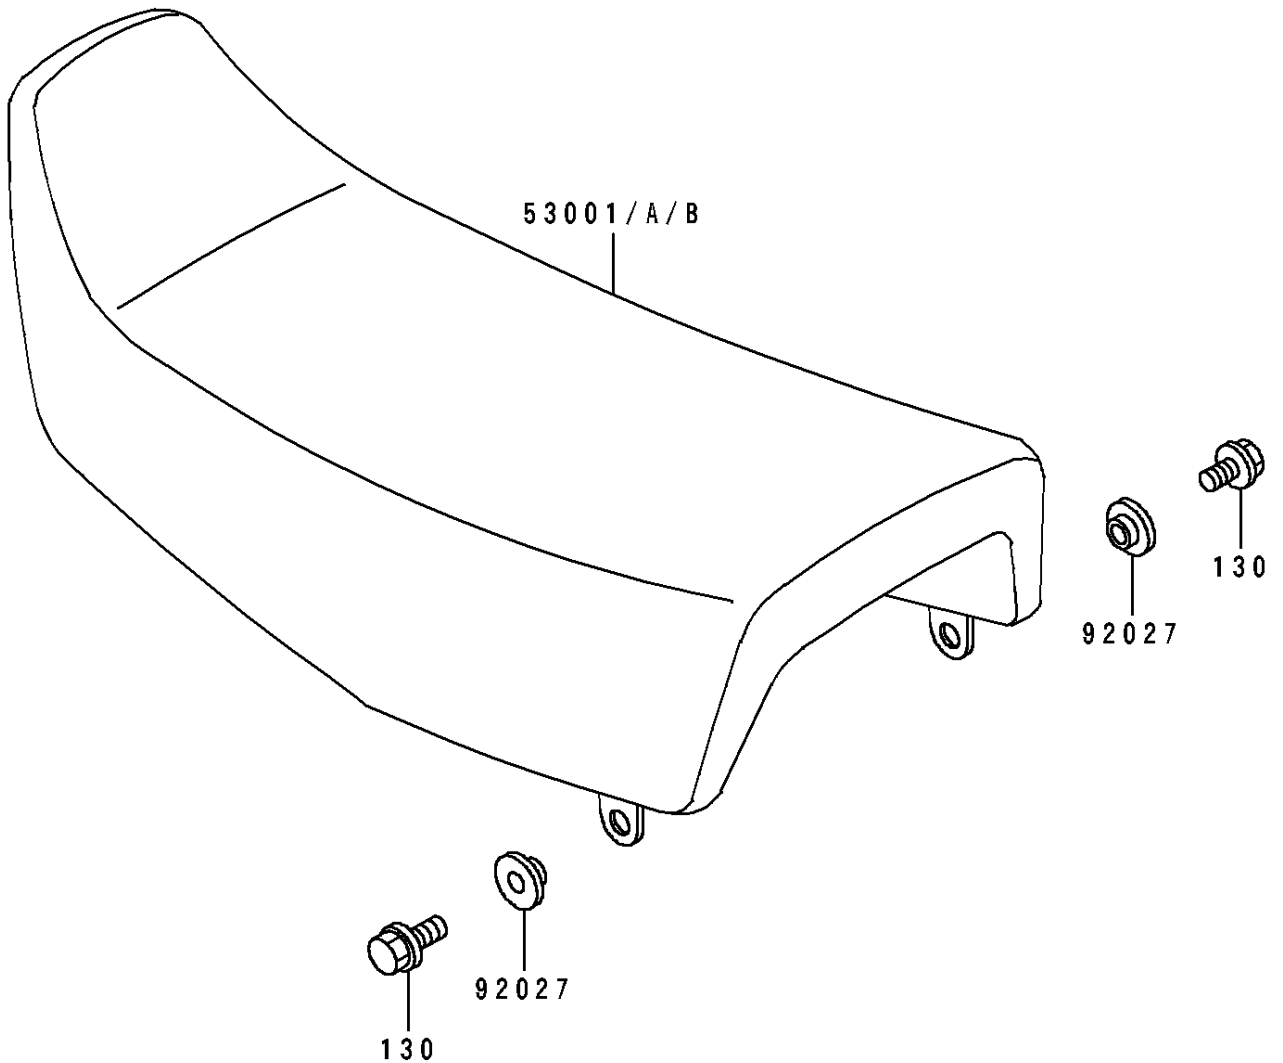

1993 KLR250 PARTS DIAGRAM

Seat

F2510

1993 KLR250 PARTS LIST

Seat

ITEM NAME	PART NUMBER	QUANTITY
SEAT-ASSY,DUAL,BLUE (Ref # 53001)	53001-1636-MZ	1
COLLAR (Ref # 92027)	92027-1794	2
BOLT-FLANGED,6X12 (Ref # 130)	130B0612	2