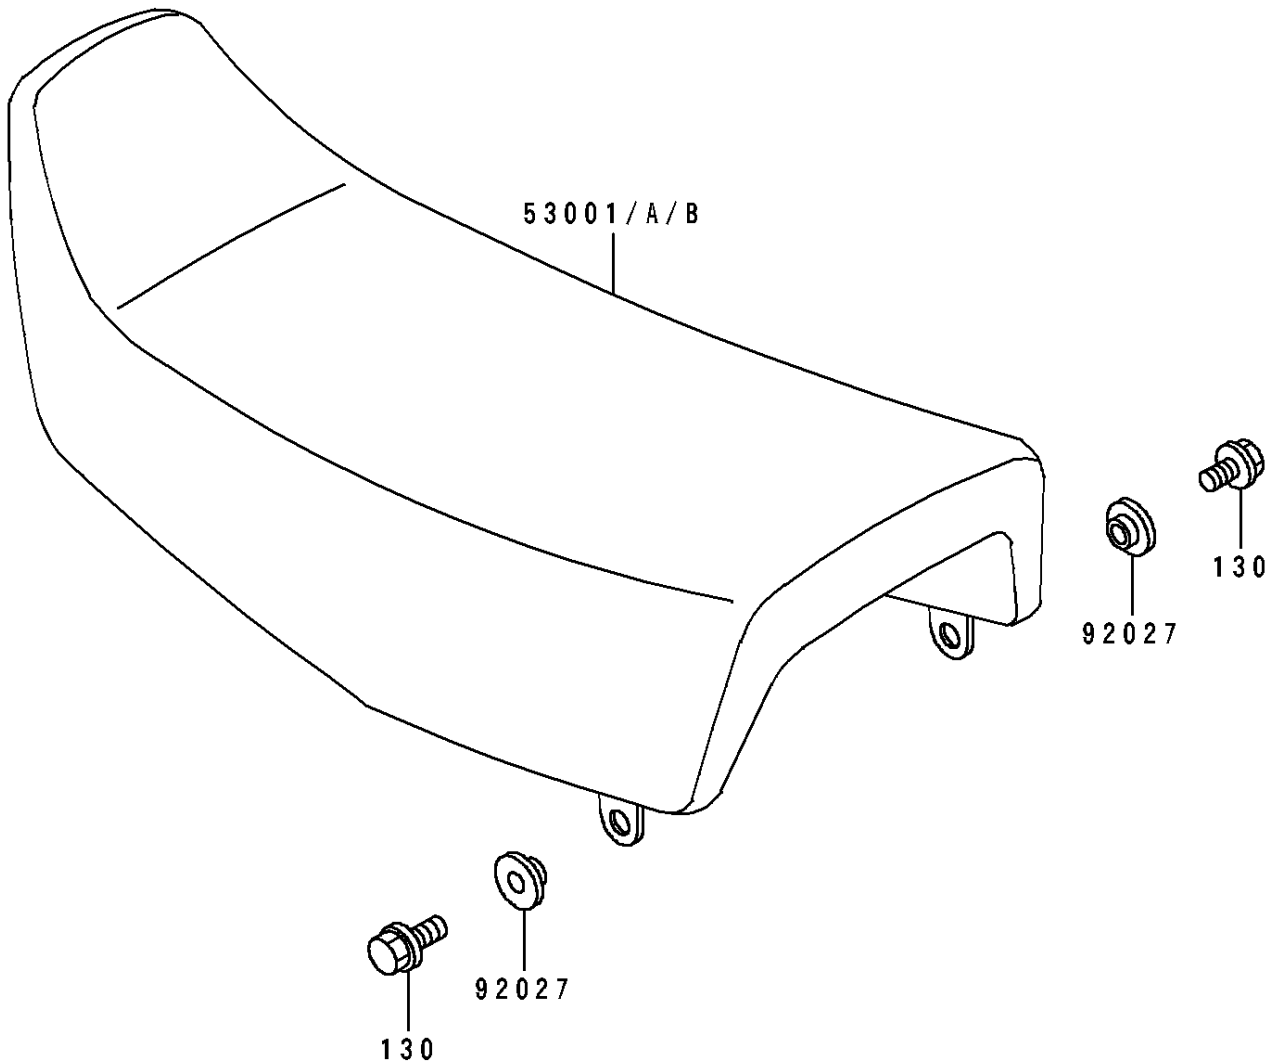

1994 KLR250 PARTS DIAGRAM

Seat

F2510

1994 KLR250 PARTS LIST

Seat

ITEM NAME	PART NUMBER	QUANTITY
SEAT-ASSY,DUAL,VIOLET (Ref # 53001B)	53001-1731-LW	1
COLLAR (Ref # 92027)	92027-1794	2
BOLT-FLANGED,6X12 (Ref # 130)	130B0612	2