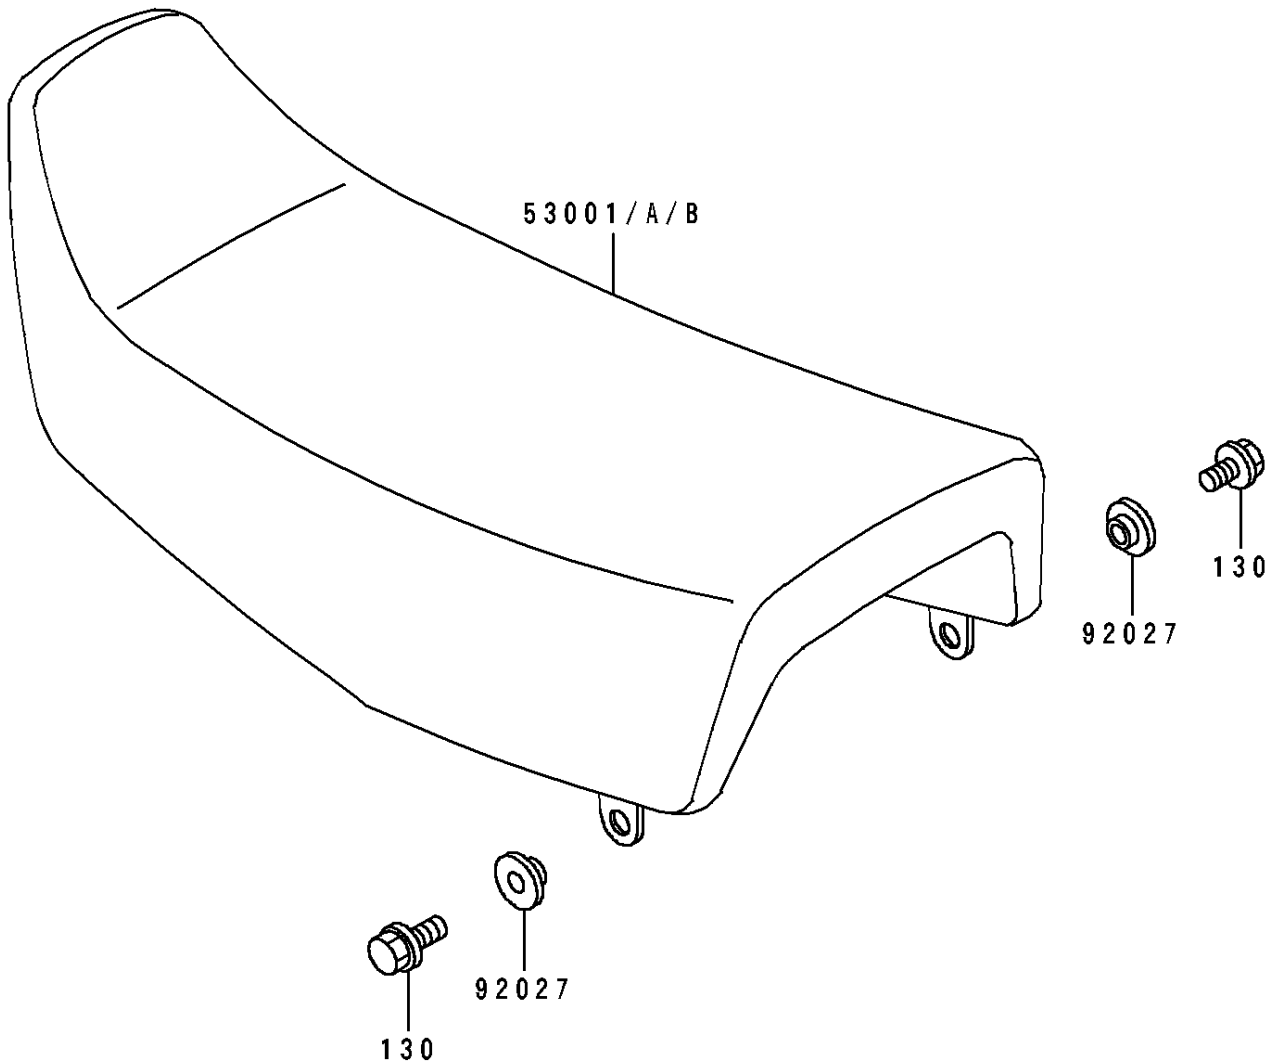

# 1996 KLR250 PARTS DIAGRAM

Seat

F2510

# 1996 KLR250 PARTS LIST

## Seat

ITEM NAME	PART NUMBER	QUANTITY
SEAT-ASSY,DUAL,VIOLET (Ref # 53001B)	53001-1731-LW	1
COLLAR (Ref # 92027)	92027-1794	2
BOLT-FLANGED,6X12 (Ref # 130)	130B0612	2