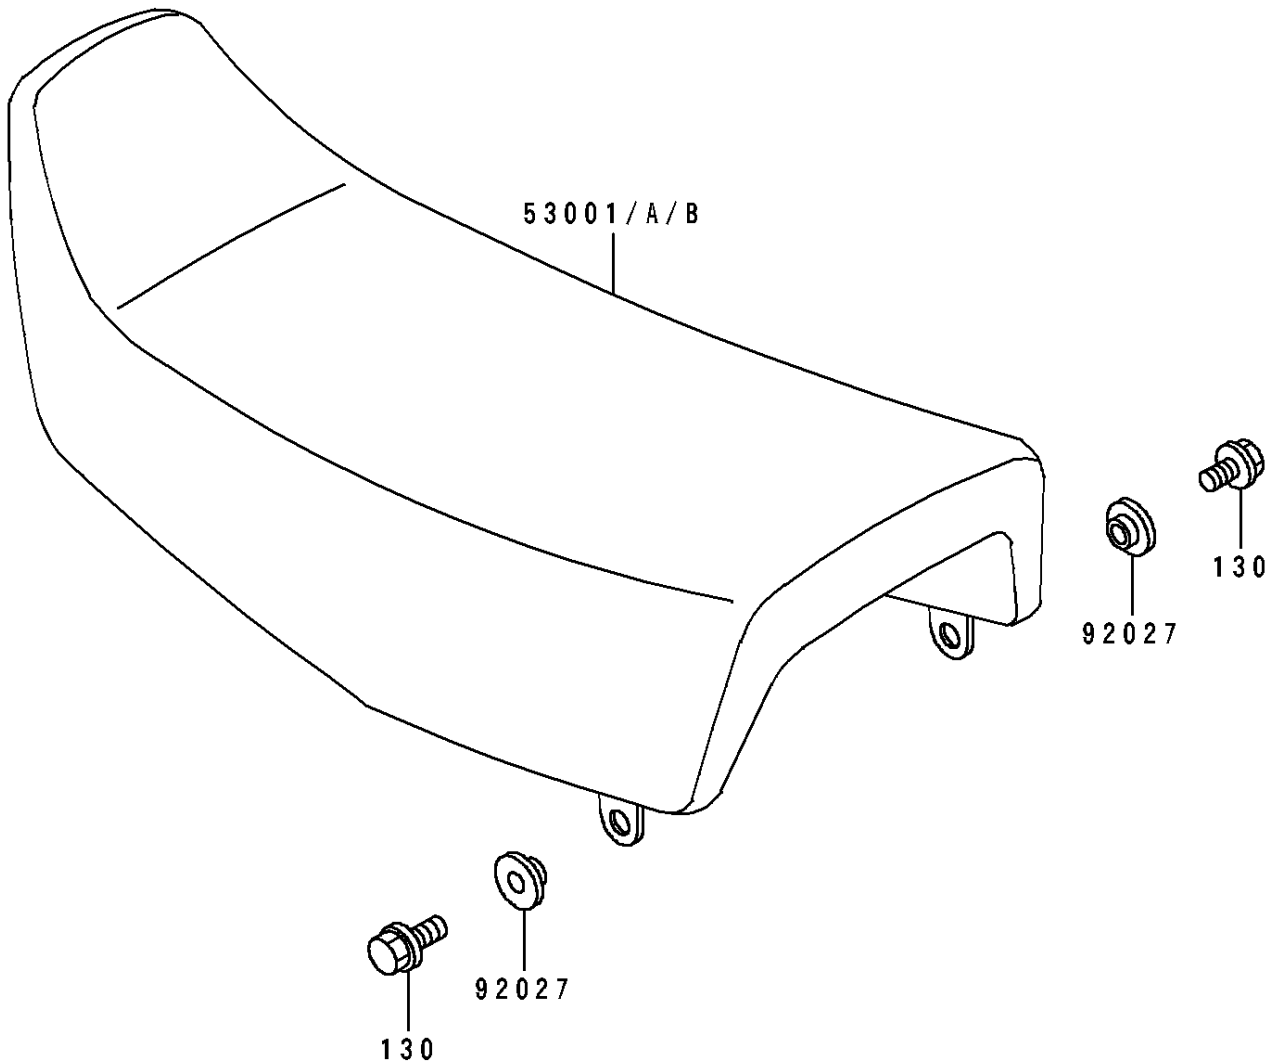

1997 KLR250 PARTS DIAGRAM

Seat

F2510

1997 KLR250 PARTS LIST

Seat

ITEM NAME	PART NUMBER	QUANTITY
SEAT-ASSY,DUAL,S.GRAY (Ref # 53001A)	53001-1731-LJ	1
COLLAR (Ref # 92027)	92027-1794	2
BOLT-FLANGED,6X12 (Ref # 130)	130B0612	2