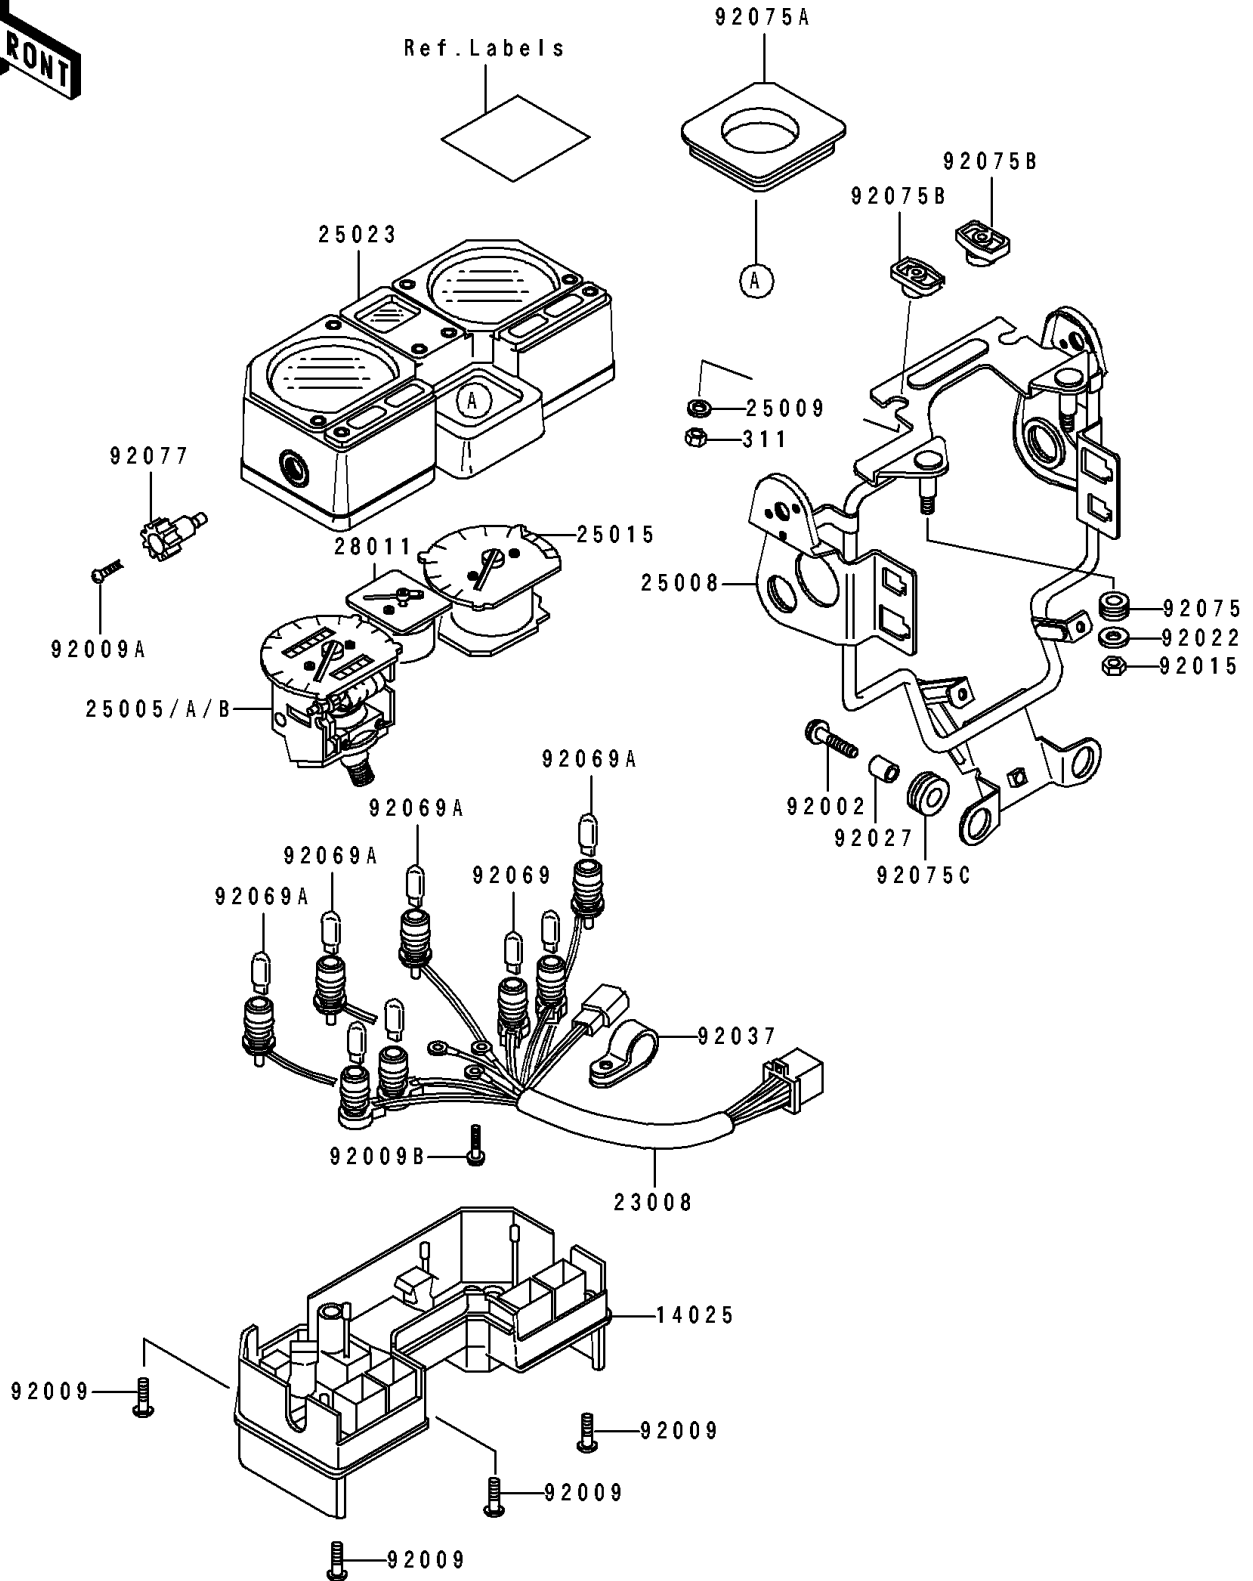

1993 KLR250 PARTS DIAGRAM

Meter(s)

F2530

1993 KLR250 PARTS LIST

Meter(s)

ITEM NAME	PART NUMBER	QUANTITY
COVER,METER CASE,LWR (Ref # 14025)	14025-1818	1
SOCKET-ASSY,METER (Ref # 23008)	23008-1215	1
SPEEDOMETER,KPH (Ref # 25005)	25005-1285	1
SPEEDOMETER,MPH (Ref # 25005B)	25005-1290	1
BRACKET-METER (Ref # 25008)	25008-1104	1
WASHER,5.2X16X1.2 (Ref # 25009)	25009-004	2
TACHOMETER,X1000R/MIN (Ref # 25015)	25015-1226	1
COVER-METER CASE,UPP (Ref # 25023)	25023-1107	1
METER,TEMP (Ref # 28011)	28011-1058	1
BOLT,6X25 (Ref # 92002)	92002-1137	2
SCREW,TAPPING,4X16 (Ref # 92009)	92009-1163	4
SCREW,2X6,BLACK (Ref # 92009A)	92009-1172	1
SCREW,3X22 (Ref # 92009B)	92009-1293	3
NUT,6MM (Ref # 92015)	92015-1391	2
WASHER,6.5X20X1.6 (Ref # 92022)	92022-125	2
COLLAR,6.8X10X12 (Ref # 92027)	92027-162	2
CLAMP,METER,SOCKET ASSY (Ref # 92037)	92037-1479	1
BULB,12V 3.4W (Ref # 92069)	92069-1007	4
BULB,12V 1.7W (Ref # 92069A)	92069-1059	4
DAMPER (Ref # 92075)	92075-024	2
DAMPER,IGNITION SWITCH (Ref # 92075A)	92075-1578	1
DAMPER,METER BRACKET (Ref # 92075B)	92075-1581	2
DAMPER (Ref # 92075C)	92075-209	2
KNOB,METER (Ref # 92077)	92077-1054	1
NUT-HEX (Ref # 311)	311C0500	2