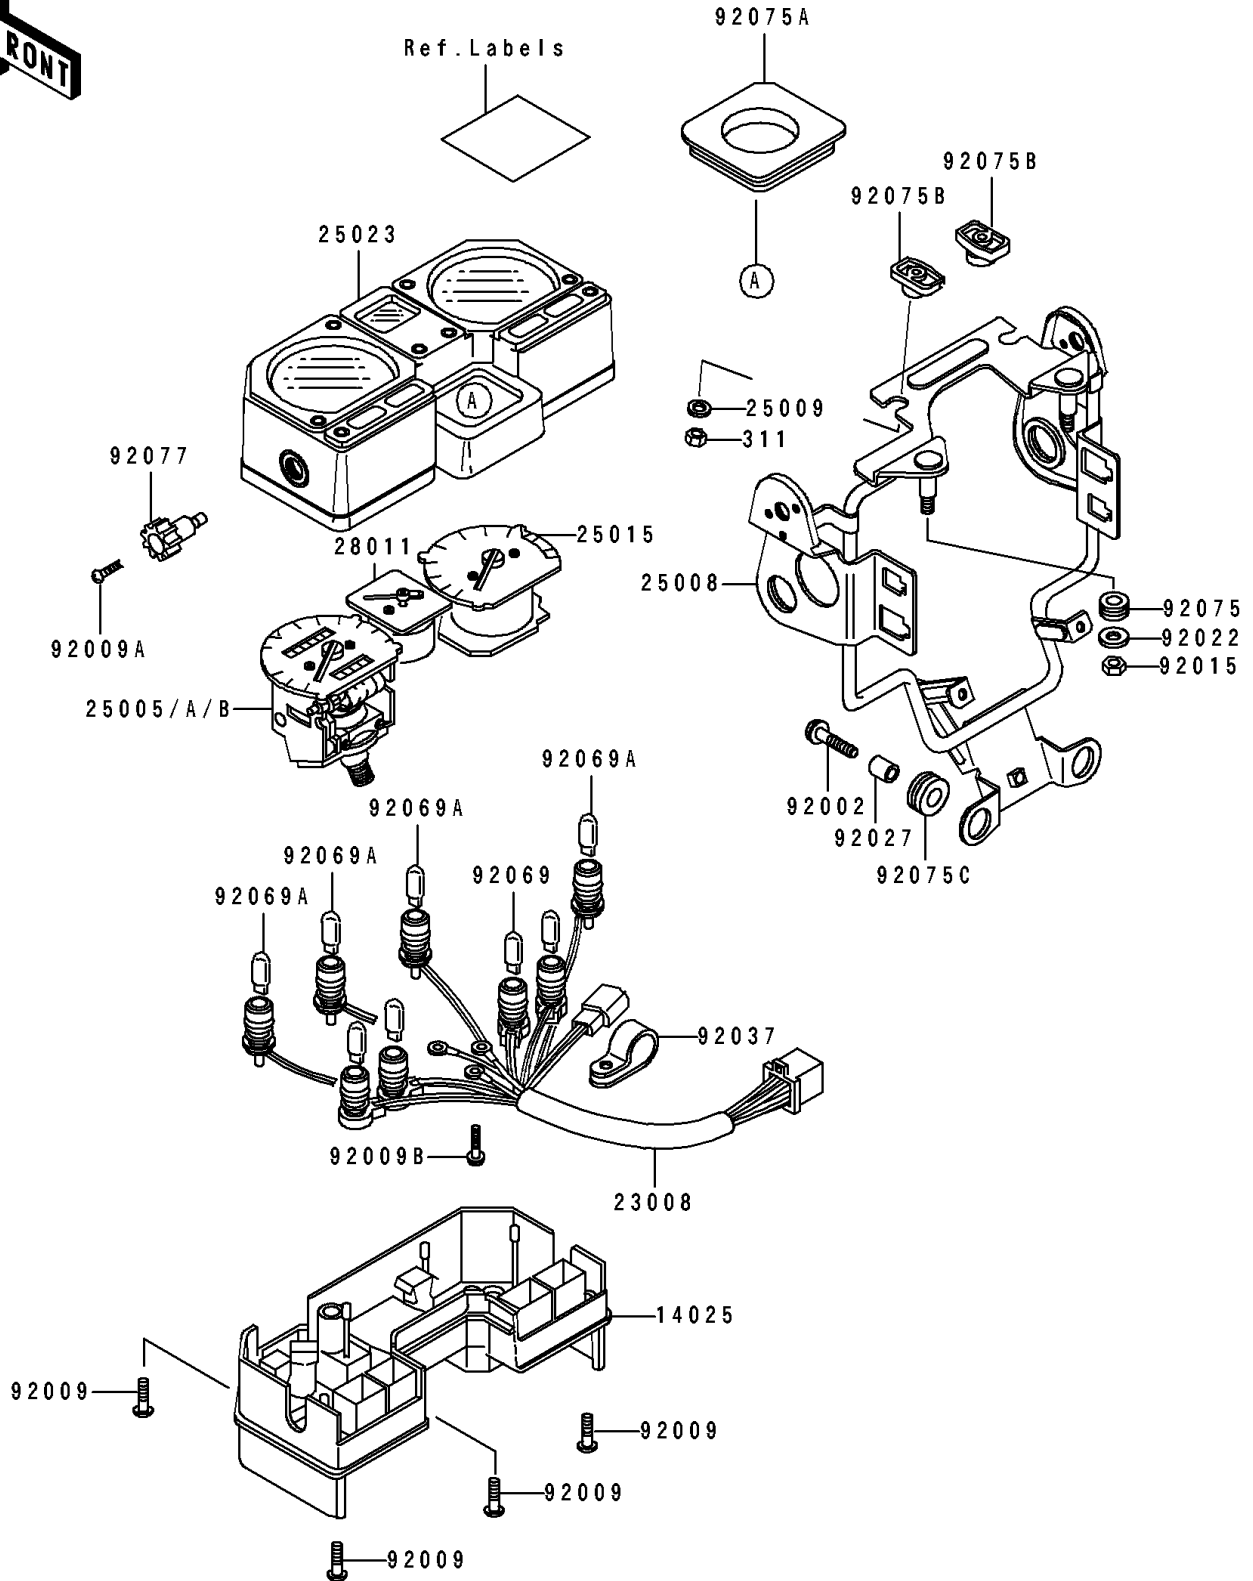

# 1994 KLR250 PARTS DIAGRAM

Meter(s)

F2530

# 1994 KLR250 PARTS LIST

Meter(s)

ITEM NAME	PART NUMBER	QUANTITY
COVER,METER CASE,LWR (Ref # 14025)	14025-1818	1
SOCKET-ASSY,METER (Ref # 23008)	23008-1215	1
SPEEDOMETER,KPH (Ref # 25005)	25005-1285	1
SPEEDOMETER,MPH (Ref # 25005B)	25005-1290	1
BRACKET-METER (Ref # 25008)	25008-1104	1
WASHER,5.2X16X1.2 (Ref # 25009)	25009-004	2
TACHOMETER,X1000R/MIN (Ref # 25015)	25015-1226	1
COVER-METER CASE,UPP (Ref # 25023)	25023-1107	1
METER,TEMP (Ref # 28011)	28011-1058	1
BOLT,6X25 (Ref # 92002)	92002-1137	2
SCREW,TAPPING,4X16 (Ref # 92009)	92009-1163	4
SCREW,2X6,BLACK (Ref # 92009A)	92009-1172	1
SCREW,3X22 (Ref # 92009B)	92009-1293	3
NUT,6MM (Ref # 92015)	92015-1391	2
WASHER,6.5X20X1.6 (Ref # 92022)	92022-125	2
COLLAR,6.8X10X12 (Ref # 92027)	92027-162	2
CLAMP,METER,SOCKET ASSY (Ref # 92037)	92037-1479	1
BULB,12V 3.4W (Ref # 92069)	92069-1007	4
BULB,12V 1.7W (Ref # 92069A)	92069-1059	4
DAMPER (Ref # 92075)	92075-024	2
DAMPER,IGNITION SWITCH (Ref # 92075A)	92075-1578	1
DAMPER,METER BRACKET (Ref # 92075B)	92075-1581	2
DAMPER (Ref # 92075C)	92075-209	2
KNOB,METER (Ref # 92077)	92077-1054	1
NUT-HEX (Ref # 311)	311C0500	2