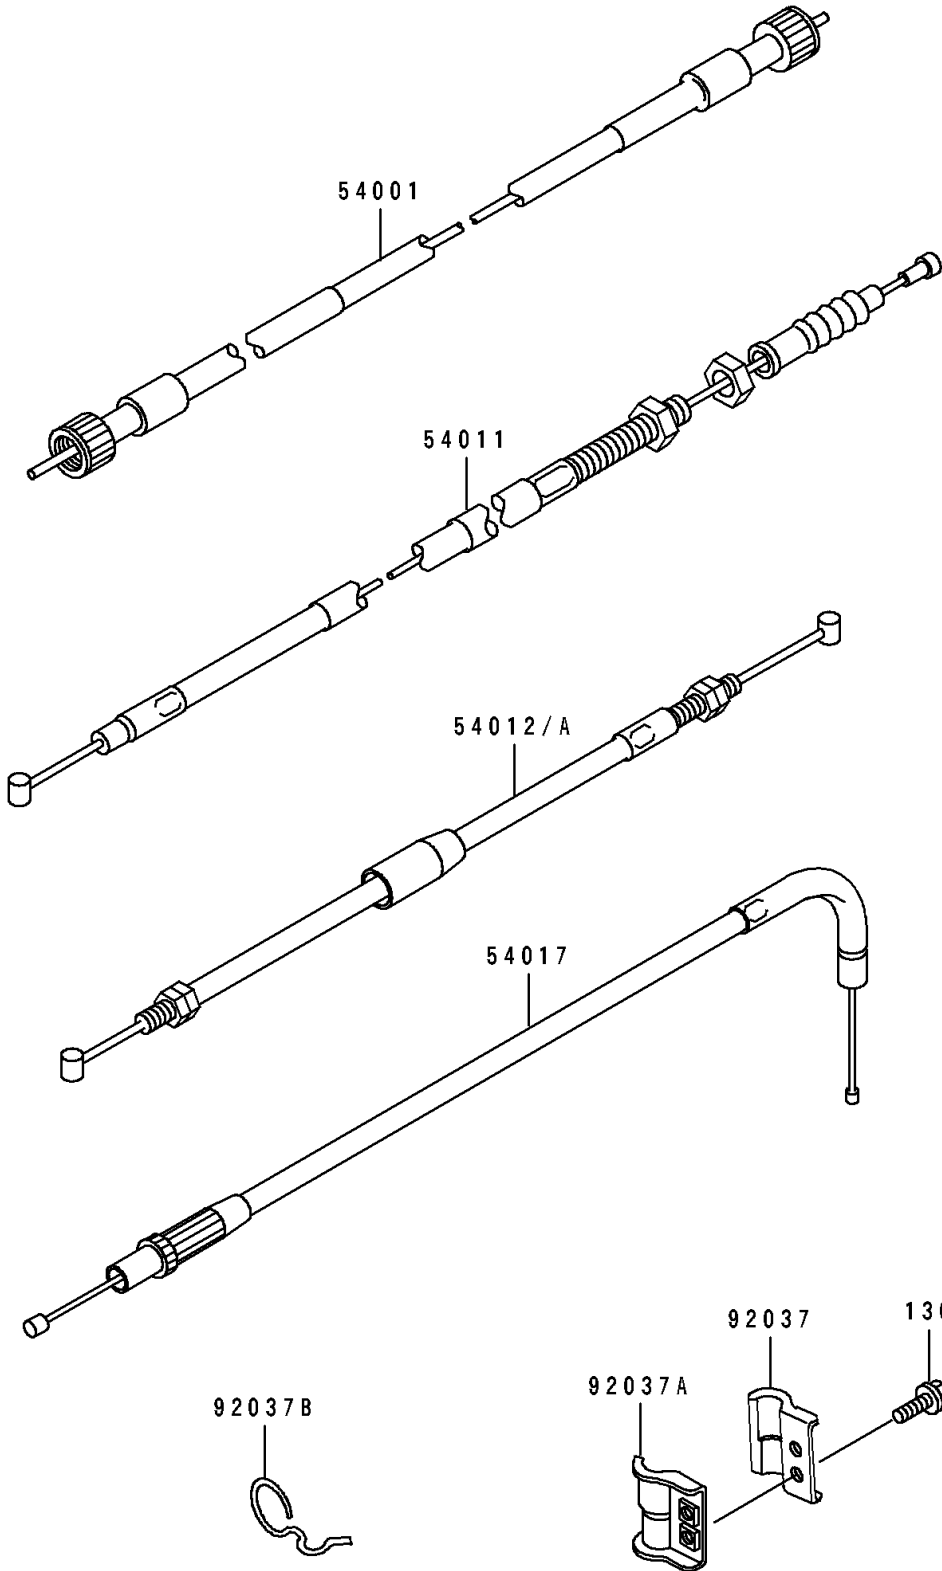

1993 KLR250 PARTS DIAGRAM

Cables

F2540

1993 KLR250 PARTS LIST

Cables

ITEM NAME	PART NUMBER	QUANTITY
CABLE-SPEEDOMETER (Ref # 54001)	54001-1112	1
CABLE-CLUTCH (Ref # 54011)	54011-1225	1
CABLE-THROTTLE,OPENING (Ref # 54012)	54012-1238	1
CABLE-THROTTLE,CLOSING (Ref # 54012A)	54012-1239	1
CABLE-STARTER (Ref # 54017)	54017-1058	1
CLAMP,BRAKE HOSE,OUTSIDE (Ref # 92037)	92037-1331	1
CLAMP,BRAKE HOSE,INSIDE (Ref # 92037A)	92037-1332	1
CLAMP (Ref # 92037B)	92037-1521	1
BOLT-FLANGED (Ref # 130)	130J0514	2