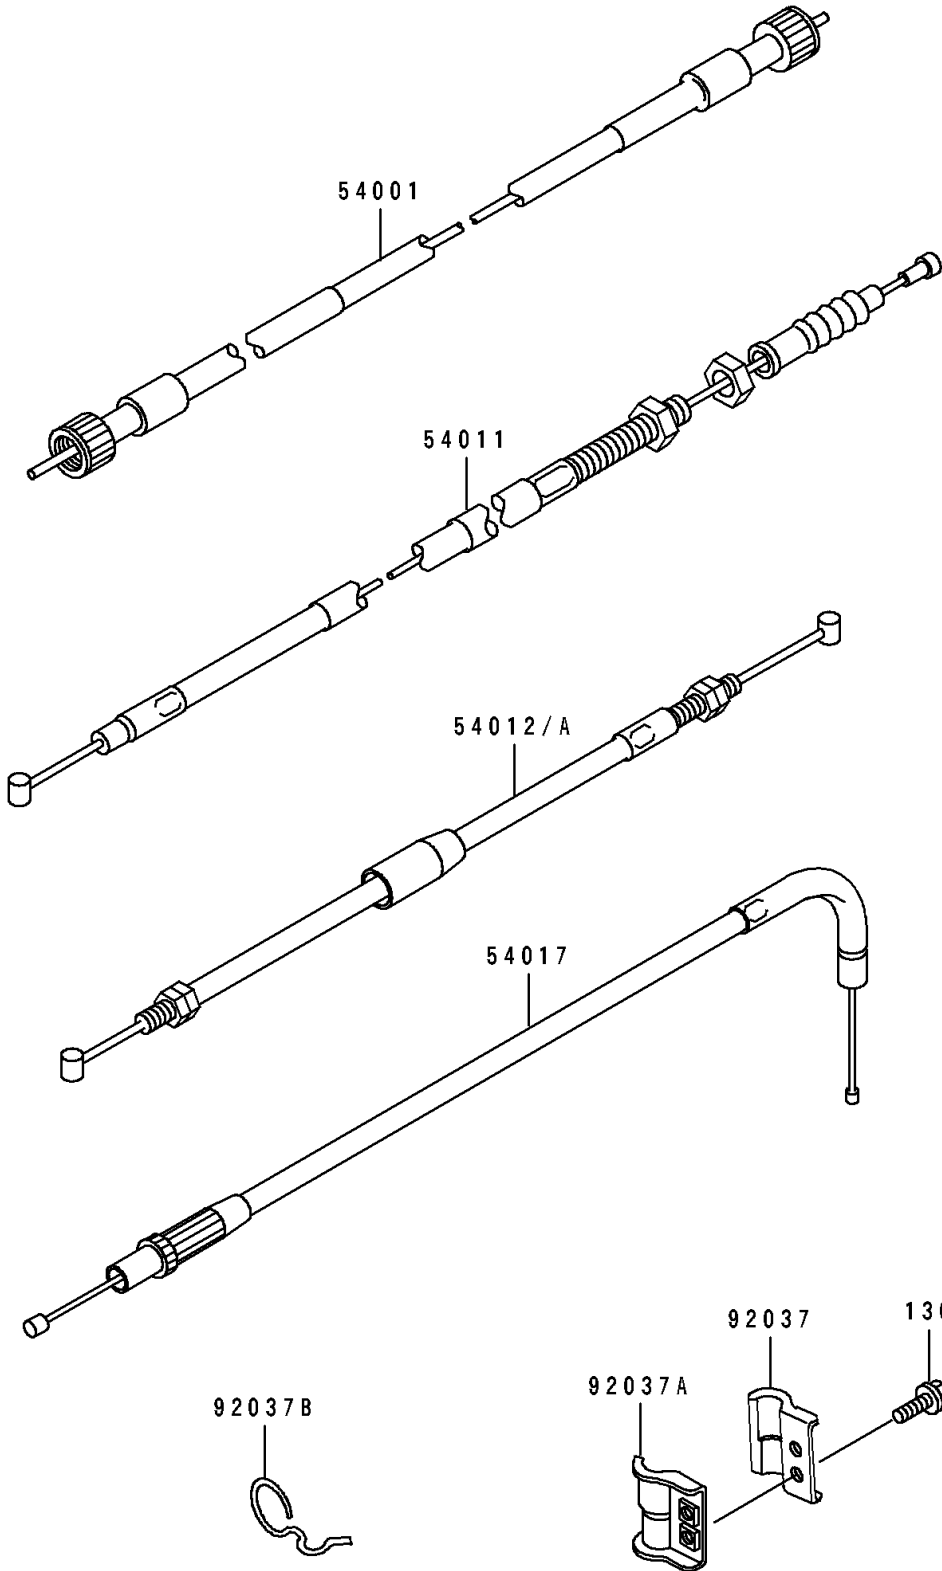

# 1994 KLR250 PARTS DIAGRAM

Cables

F2540

# 1994 KLR250 PARTS LIST

## Cables

ITEM NAME	PART NUMBER	QUANTITY
CABLE-SPEEDOMETER (Ref # 54001)	54001-1112	1
CABLE-CLUTCH (Ref # 54011)	54011-1225	1
CABLE-THROTTLE,OPENING (Ref # 54012)	54012-1238	1
CABLE-THROTTLE,CLOSING (Ref # 54012A)	54012-1239	1
CABLE-STARTER (Ref # 54017)	54017-1058	1
CLAMP,BRAKE HOSE,OUTSIDE (Ref # 92037)	92037-1331	1
CLAMP,BRAKE HOSE,INSIDE (Ref # 92037A)	92037-1332	1
CLAMP (Ref # 92037B)	92037-1521	1
BOLT-FLANGED (Ref # 130)	130J0514	2