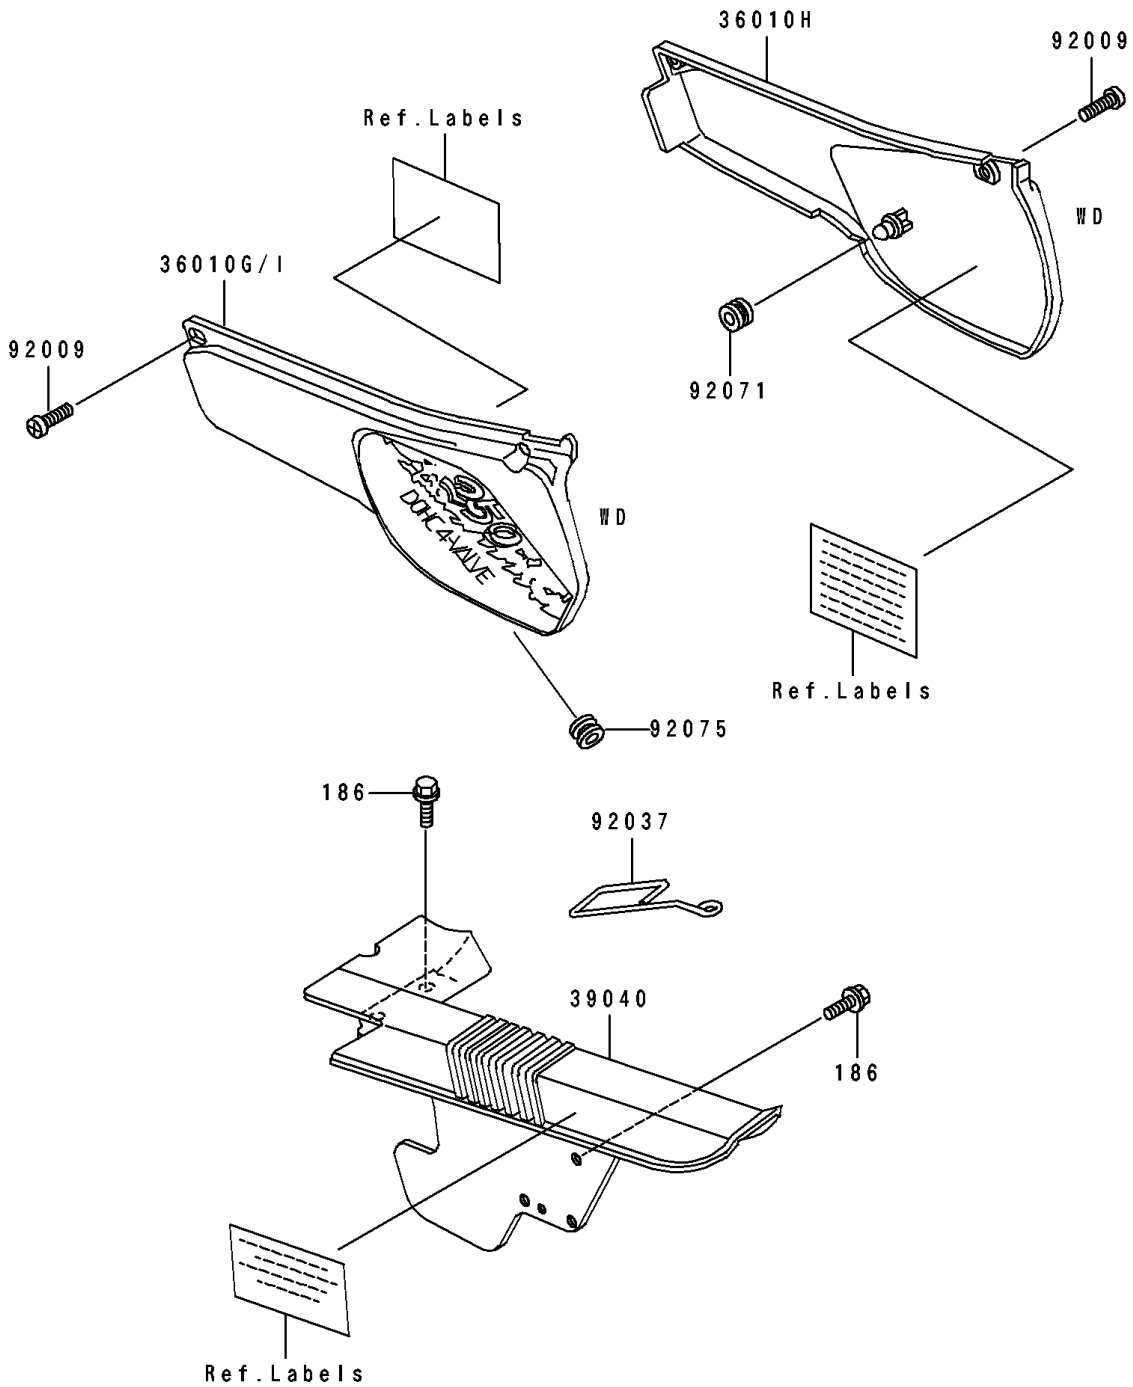

# 1993 KLR250 PARTS DIAGRAM

Side Covers/Chain Cover

F2610

# 1993 KLR250 PARTS LIST

## Side Covers/Chain Cover

ITEM NAME	PART NUMBER	QUANTITY
COVER-SIDE,LH,P.WHITE (Ref # 36010G)	36010-5418-6F	1
COVER-SIDE,RH,P.WHITE (Ref # 36010H)	36010-5419-6F	1
COVER-SIDE,LH,P.WHITE (Ref # 36010I)	36010-5420-6F	1
COVER-ASSY-CHAIN CASE (Ref # 39040)	39040-1051	1
SCREW,6X10,WHITE (Ref # 92009)	92009-1286	4
CLAMP,HOSE (Ref # 92037)	92037-1620	1
GROMMET (Ref # 92071)	92071-056	1
DAMPER (Ref # 92075)	92075-1067	1
BOLT-UPSET-WP (Ref # 186)	186C0618	3