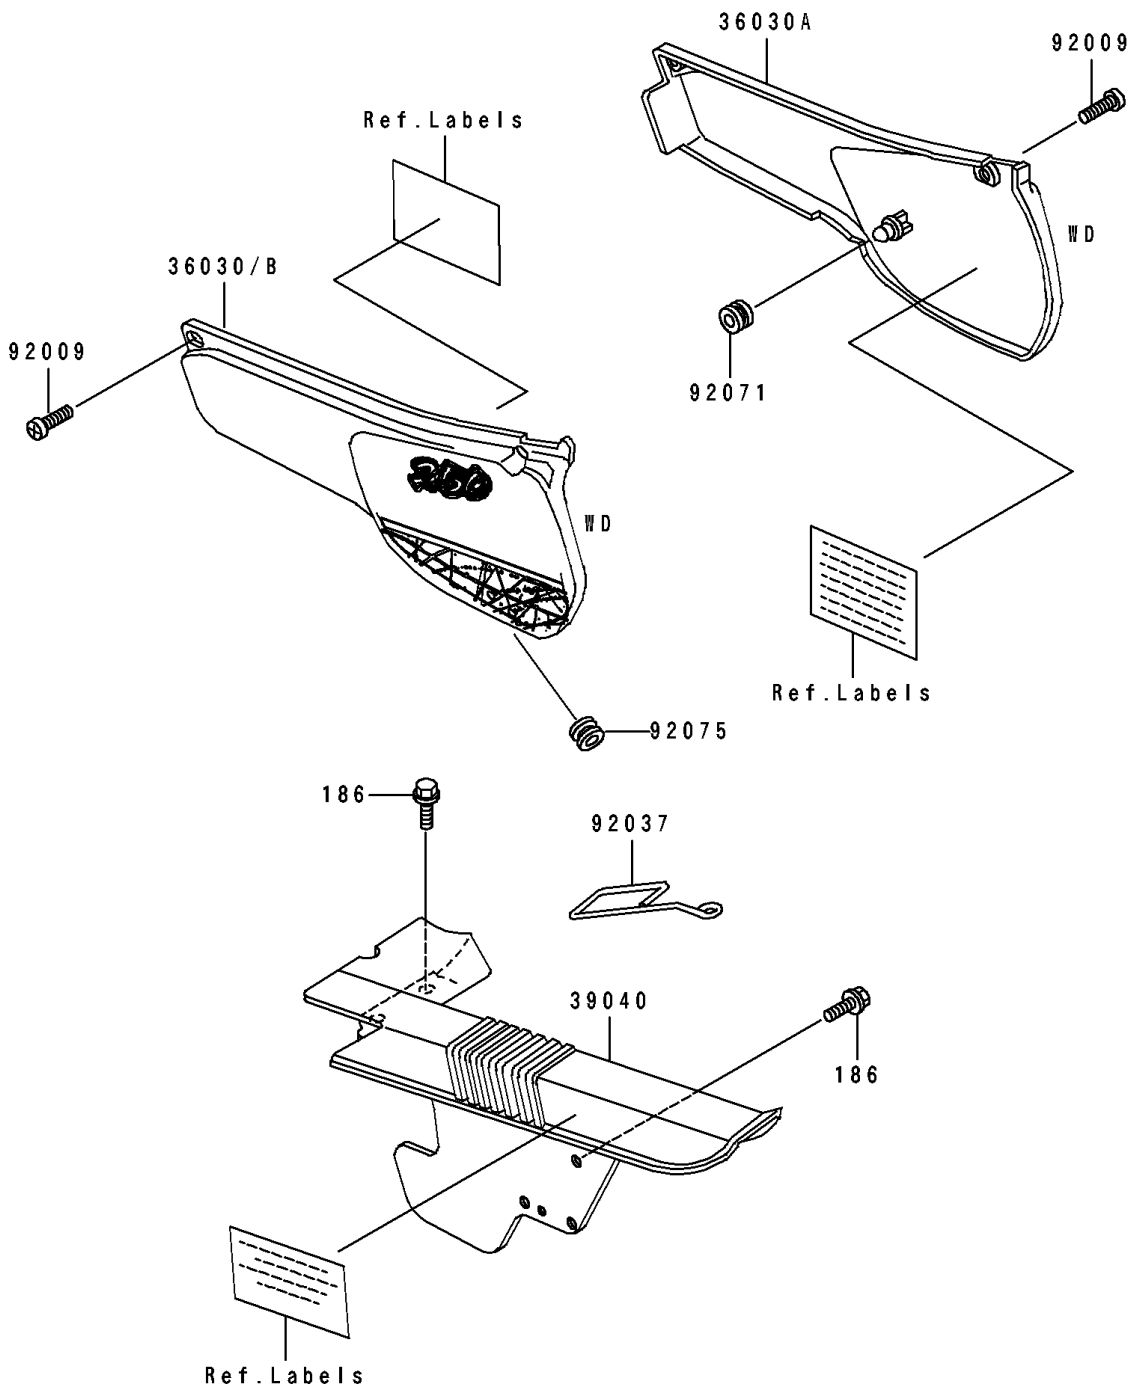

1994 KLR250 PARTS DIAGRAM

Side Covers/Chain Cover

F2610A

1994 KLR250 PARTS LIST

Side Covers/Chain Cover

ITEM NAME	PART NUMBER	QUANTITY
COVER-SIDE,LH,GREEN 15 (Ref # 36030)	36030-5255-51	1
COVER-SIDE,RH,GREEN 15 (Ref # 36030A)	36030-5256-51	1
COVER-SIDE,LH,GREEN 15 (Ref # 36030B)	36030-5261-51	1
COVER-ASSY-CHAIN CASE (Ref # 39040)	39040-1051	1
SCREW,6X10,WHITE (Ref # 92009)	92009-1286	4
CLAMP,HOSE (Ref # 92037)	92037-1620	1
GROMMET (Ref # 92071)	92071-056	1
DAMPER (Ref # 92075)	92075-1067	1
BOLT-UPSET-WP (Ref # 186)	186C0618	3