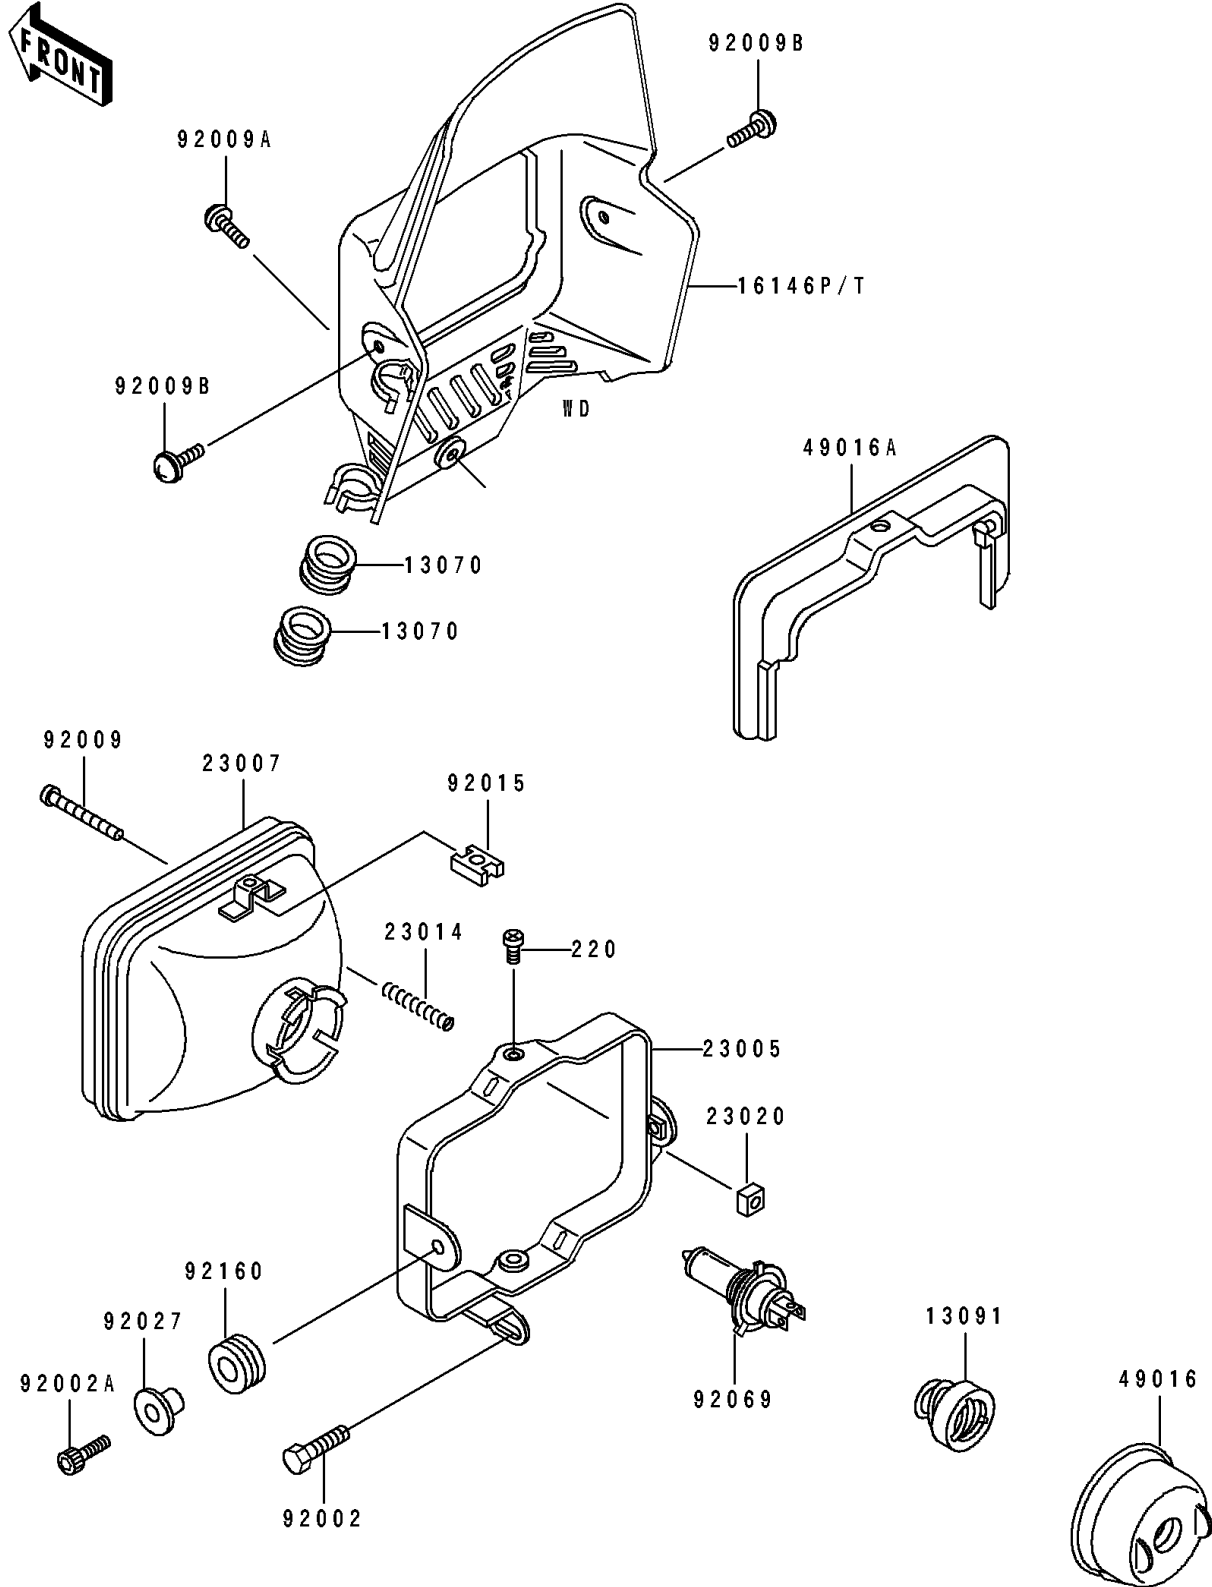

1993 KLR250 PARTS DIAGRAM

Headlight(s)

F2710

1993 KLR250 PARTS LIST

Headlight(s)

ITEM NAME	PART NUMBER	QUANTITY
GUIDE,BRAKE HOSE (Ref # 13070)	13070-1107	2
HOLDER,SOCKET (Ref # 13091)	13091-1558	1
COVER-ASSY,HEAD LAMP,P.WHITE (Ref # 16146P)	16146-5034-6F	1
BODY-COMP-HEAD LAMP (Ref # 23005)	23005-1052	1
LENS-COMP,HEAD LAMP (Ref # 23007)	23007-1102	1
SPRING,FOCUS ADJUSTING (Ref # 23014)	23014-005	1
NUT,4MM,FOCUS ADJUST (Ref # 23020)	23020-018	1
COVER-SEAL,SOCKET (Ref # 49016)	49016-1037	1
COVER-SEAL,HEAD LAMP (Ref # 49016A)	49016-1101	1
BOLT,6X16 (Ref # 92002)	92002-1124	1
BOLT (Ref # 92002A)	92002-1319	2
SCREW,4X48 (Ref # 92009)	92009-1065	1
SCREW,6X14,WHITE (Ref # 92009A)	92009-1287	1
SCREW,6X8 (Ref # 92009B)	92009-1294	2
NUT,5MM (Ref # 92015)	92015-1354	2
COLLAR,L=14 (Ref # 92027)	92027-1134	2
BULB,12V 60/55W,H4 (Ref # 92069)	92069-1002	1
DAMPER (Ref # 92160)	92160-1007	2
SCREW-PAN-CROS,5X8 (Ref # 220)	220B0508	2