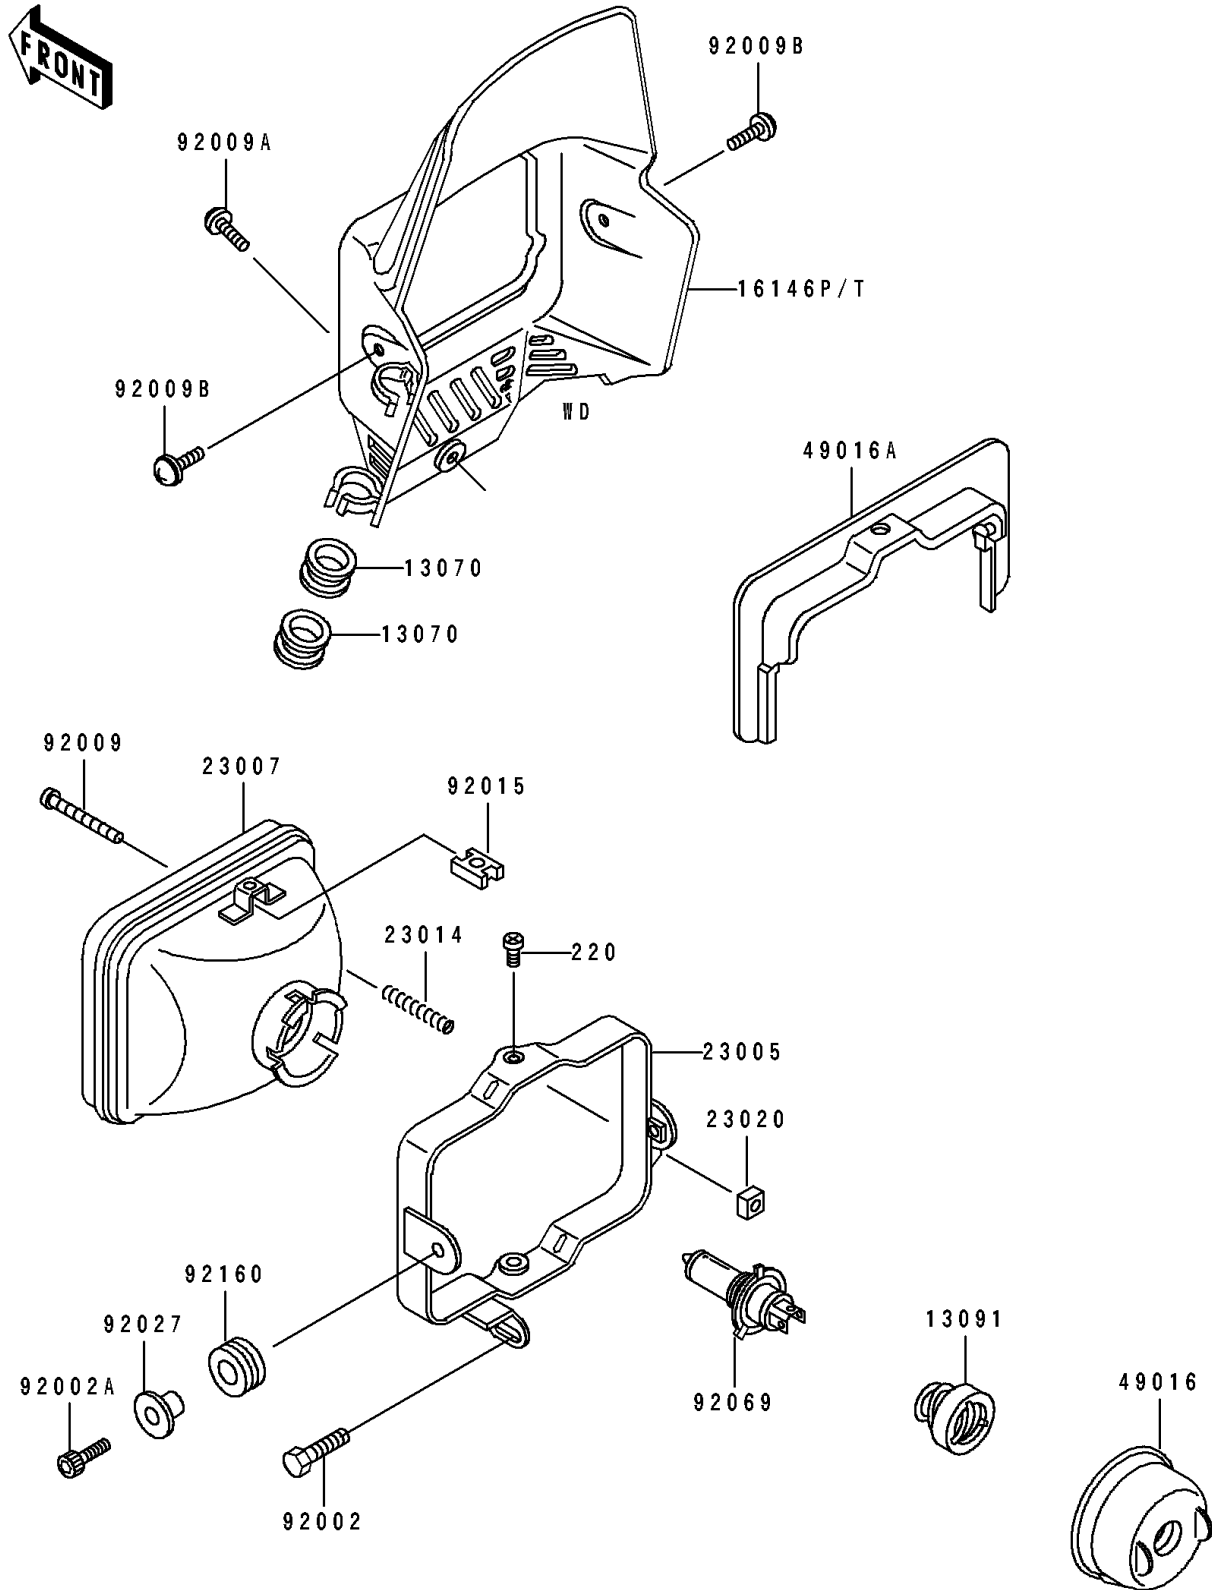

1994 KLR250 PARTS DIAGRAM

Headlight(s)

F2710

1994 KLR250 PARTS LIST

Headlight(s)

ITEM NAME	PART NUMBER	QUANTITY
GUIDE,BRAKE HOSE (Ref # 13070)	13070-1107	2
HOLDER,SOCKET (Ref # 13091)	13091-1558	1
COVER-ASSY,HEAD LAMP,GREEN 15 (Ref # 16146T)	16146-5041-51	1
BODY-COMP-HEAD LAMP (Ref # 23005)	23005-1052	1
LENS-COMP,HEAD LAMP (Ref # 23007)	23007-1102	1
SPRING,FOCUS ADJUSTING (Ref # 23014)	23014-005	1
NUT,4MM,FOCUS ADJUST (Ref # 23020)	23020-018	1
COVER-SEAL,SOCKET (Ref # 49016)	49016-1037	1
COVER-SEAL,HEAD LAMP (Ref # 49016A)	49016-1101	1
BOLT,6X16 (Ref # 92002)	92002-1124	1
BOLT (Ref # 92002A)	92002-1319	2
SCREW,4X48 (Ref # 92009)	92009-1065	1
SCREW,6X14,WHITE (Ref # 92009A)	92009-1287	1
SCREW,6X8 (Ref # 92009B)	92009-1294	2
NUT,5MM (Ref # 92015)	92015-1354	2
COLLAR,L=14 (Ref # 92027)	92027-1134	2
BULB,12V 60/55W,H4 (Ref # 92069)	92069-1002	1
DAMPER (Ref # 92160)	92160-1007	2
SCREW-PAN-CROS,5X8 (Ref # 220)	220B0508	2