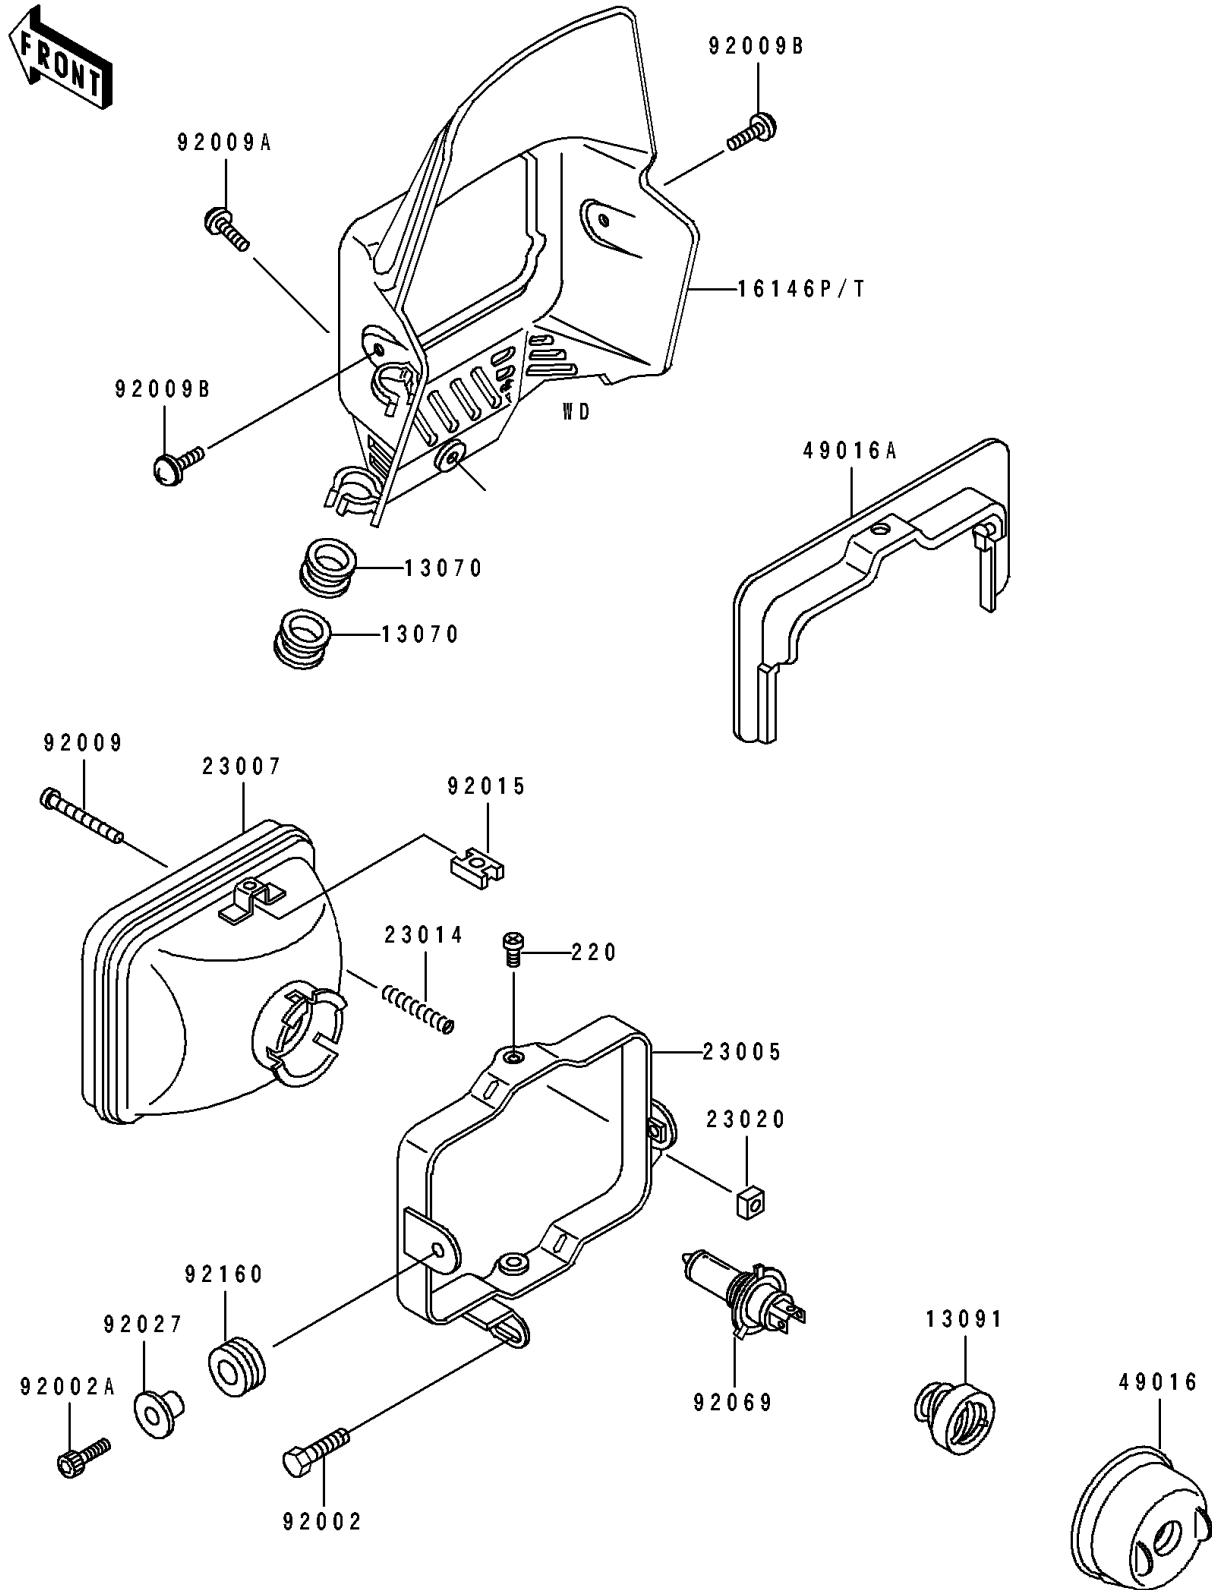

# 1995 KLR250 PARTS DIAGRAM

Headlight(s)

F2710

# 1995 KLR250 PARTS LIST

## Headlight(s)

ITEM NAME	PART NUMBER	QUANTITY
GUIDE,BRAKE HOSE (Ref # 13070)	13070-1107	2
HOLDER,SOCKET (Ref # 13091)	13091-1558	1
COVER-ASSY,HEAD LAMP,GREEN 15 (Ref # 16146T)	16146-5041-51	1
BODY-COMP-HEAD LAMP (Ref # 23005)	23005-1052	1
LENS-COMP,HEAD LAMP (Ref # 23007)	23007-1102	1
SPRING,FOCUS ADJUSTING (Ref # 23014)	23014-005	1
NUT,4MM,FOCUS ADJUST (Ref # 23020)	23020-018	1
COVER-SEAL,SOCKET (Ref # 49016)	49016-1037	1
COVER-SEAL,HEAD LAMP (Ref # 49016A)	49016-1101	1
BOLT,6X16 (Ref # 92002)	92002-1124	1
BOLT (Ref # 92002A)	92002-1319	2
SCREW,4X48 (Ref # 92009)	92009-1065	1
SCREW,6X14,WHITE (Ref # 92009A)	92009-1287	1
SCREW,6X8 (Ref # 92009B)	92009-1294	2
NUT,5MM (Ref # 92015)	92015-1354	2
COLLAR,L=14 (Ref # 92027)	92027-1134	2
BULB,12V 60/55W,H4 (Ref # 92069)	92069-1002	1
DAMPER (Ref # 92160)	92160-1007	2
SCREW-PAN-CROS,5X8 (Ref # 220)	220B0508	2