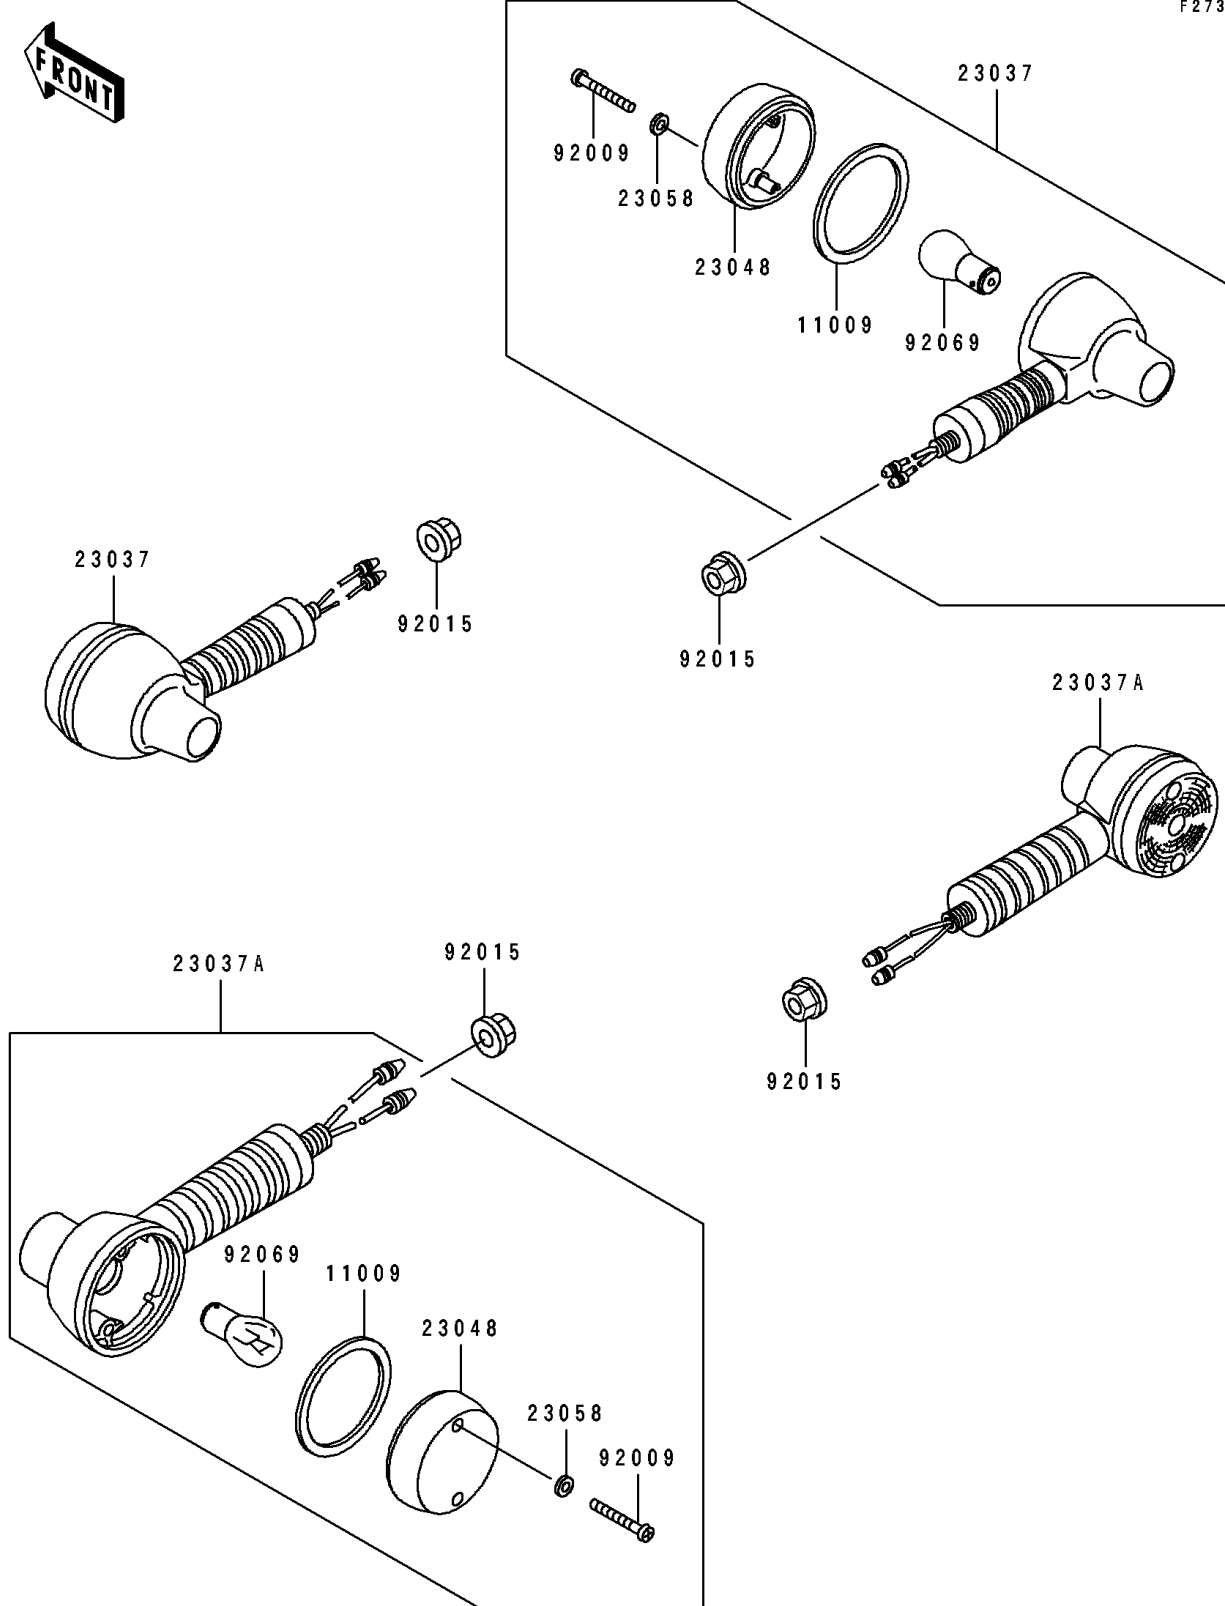

1993 KLR250 PARTS DIAGRAM

Turn Signals

F2730

1993 KLR250 PARTS LIST

Turn Signals

ITEM NAME	PART NUMBER	QUANTITY
GASKET,TURN SIGNAL LAMP LENS (Ref # 11009)	11009-1128	4
LAMP-ASSY-SIGNAL,FR (Ref # 23037)	23037-1201	2
LAMP-ASSY-SIGNAL (Ref # 23037A)	23037-1213	2
LENS-SIGNAL LAMP (Ref # 23048)	23048-1076	4
WASHER,PLAIN,4MM (Ref # 23058)	23058-002	8
SCREW,TAPPING,4X30 (Ref # 92009)	92009-1056	8
NUT,FLANGED,10MM (Ref # 92015)	92015-1428	4
BULB,12V 32CP(23W) (Ref # 92069)	92069-055	4