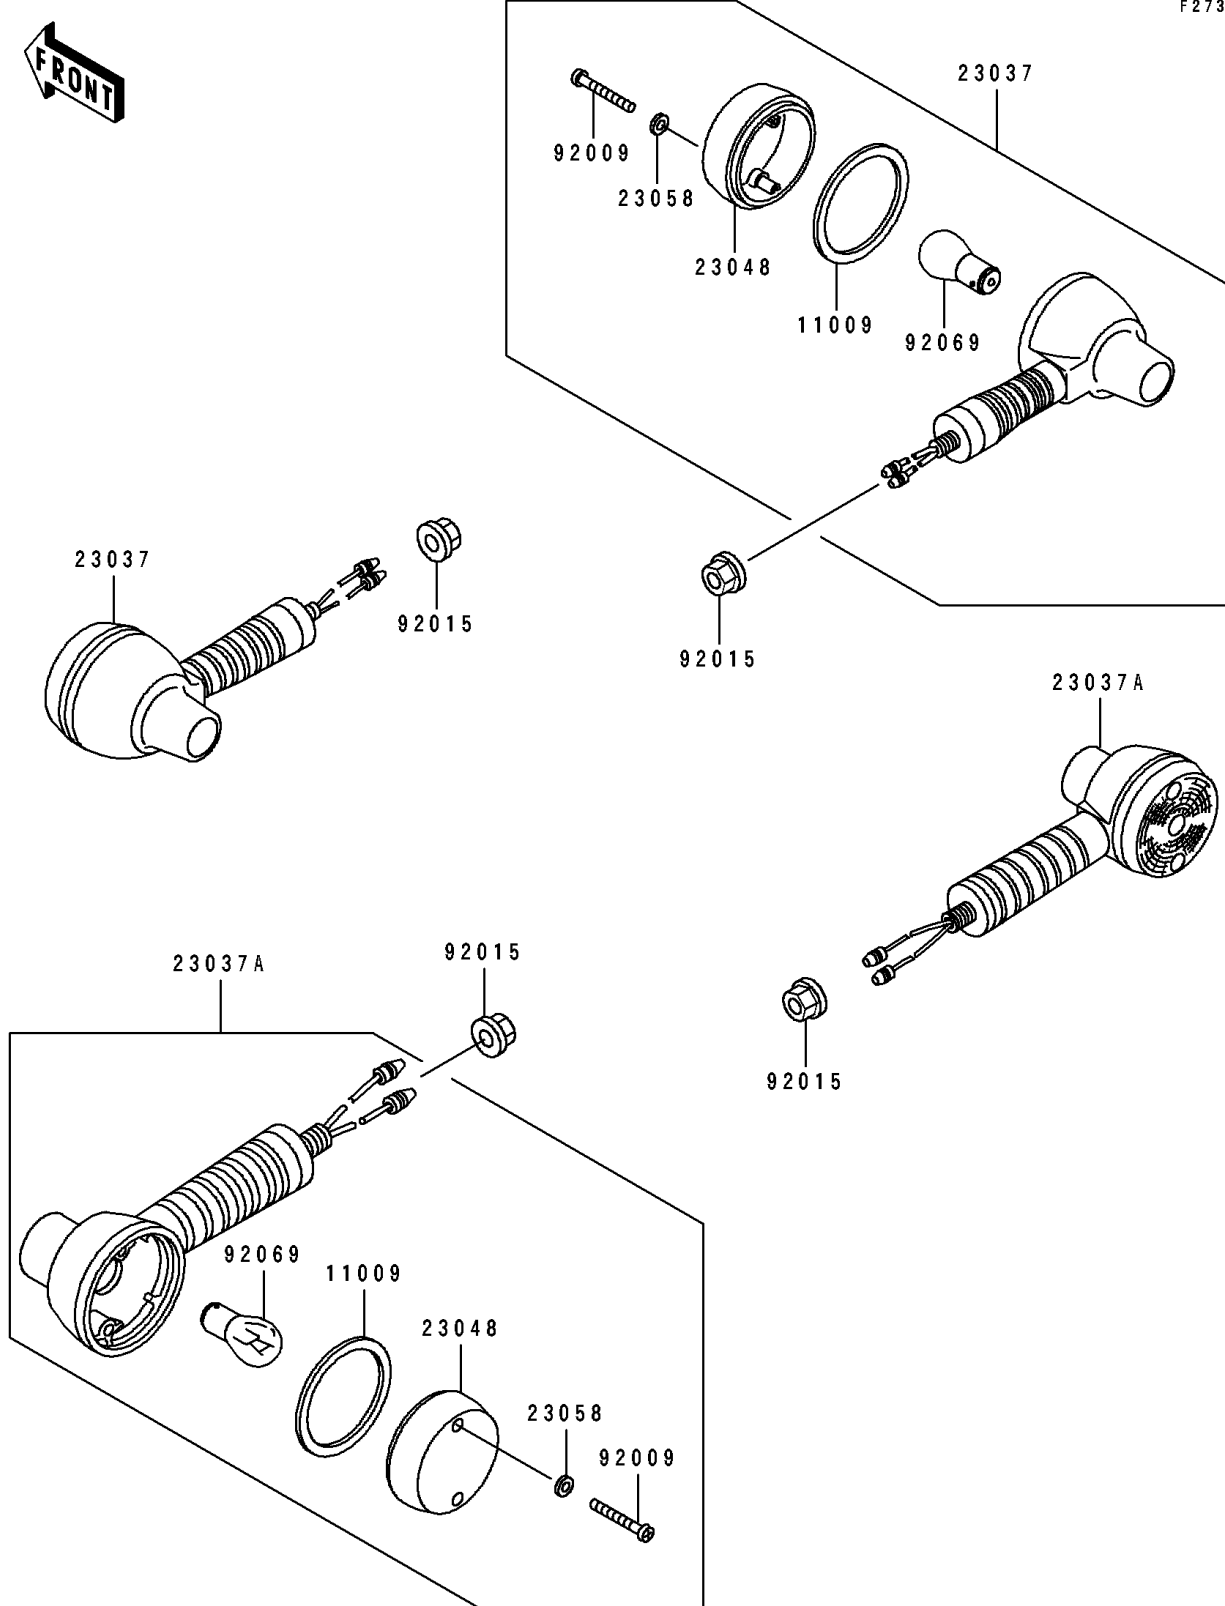

1994 KLR250 PARTS DIAGRAM

Turn Signals

F2730

1994 KLR250 PARTS LIST

Turn Signals

ITEM NAME	PART NUMBER	QUANTITY
GASKET,TURN SIGNAL LAMP LENS (Ref # 11009)	11009-1128	4
LAMP-ASSY-SIGNAL,FR (Ref # 23037)	23037-1201	2
LAMP-ASSY-SIGNAL (Ref # 23037A)	23037-1213	2
LENS-SIGNAL LAMP (Ref # 23048)	23048-1076	4
WASHER,PLAIN,4MM (Ref # 23058)	23058-002	8
SCREW,TAPPING,4X30 (Ref # 92009)	92009-1056	8
NUT,FLANGED,10MM (Ref # 92015)	92015-1428	4
BULB,12V 32CP(23W) (Ref # 92069)	92069-055	4