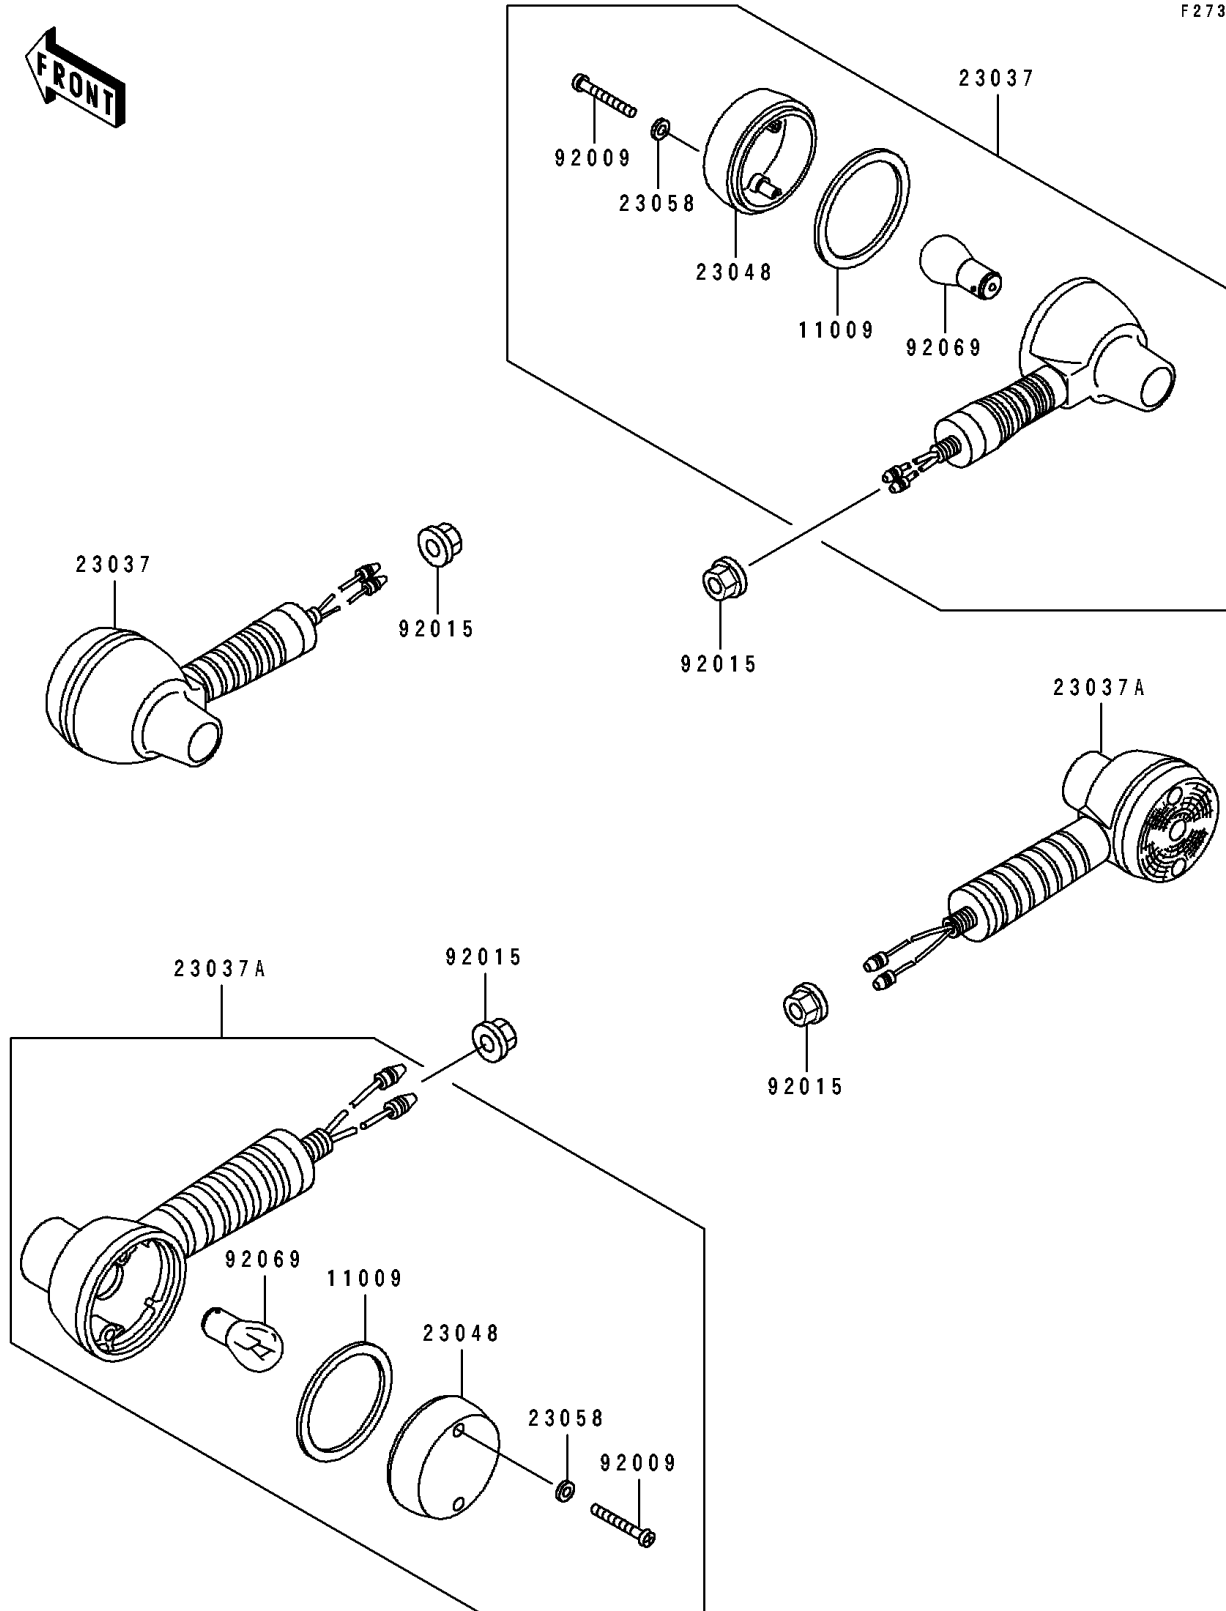

1996 KLR250 PARTS DIAGRAM

Turn Signals

F2730

1996 KLR250 PARTS LIST

Turn Signals

ITEM NAME	PART NUMBER	QUANTITY
GASKET,TURN SIGNAL LAMP LENS (Ref # 11009)	11009-1128	4
LAMP-ASSY-SIGNAL,FR (Ref # 23037)	23037-1201	2
LAMP-ASSY-SIGNAL (Ref # 23037A)	23037-1213	2
LENS-SIGNAL LAMP (Ref # 23048)	23048-1076	4
WASHER,PLAIN,4MM (Ref # 23058)	23058-002	8
SCREW,TAPPING,4X30 (Ref # 92009)	92009-1056	8
NUT,FLANGED,10MM (Ref # 92015)	92015-1428	4
BULB,12V 32CP(23W) (Ref # 92069)	92069-055	4