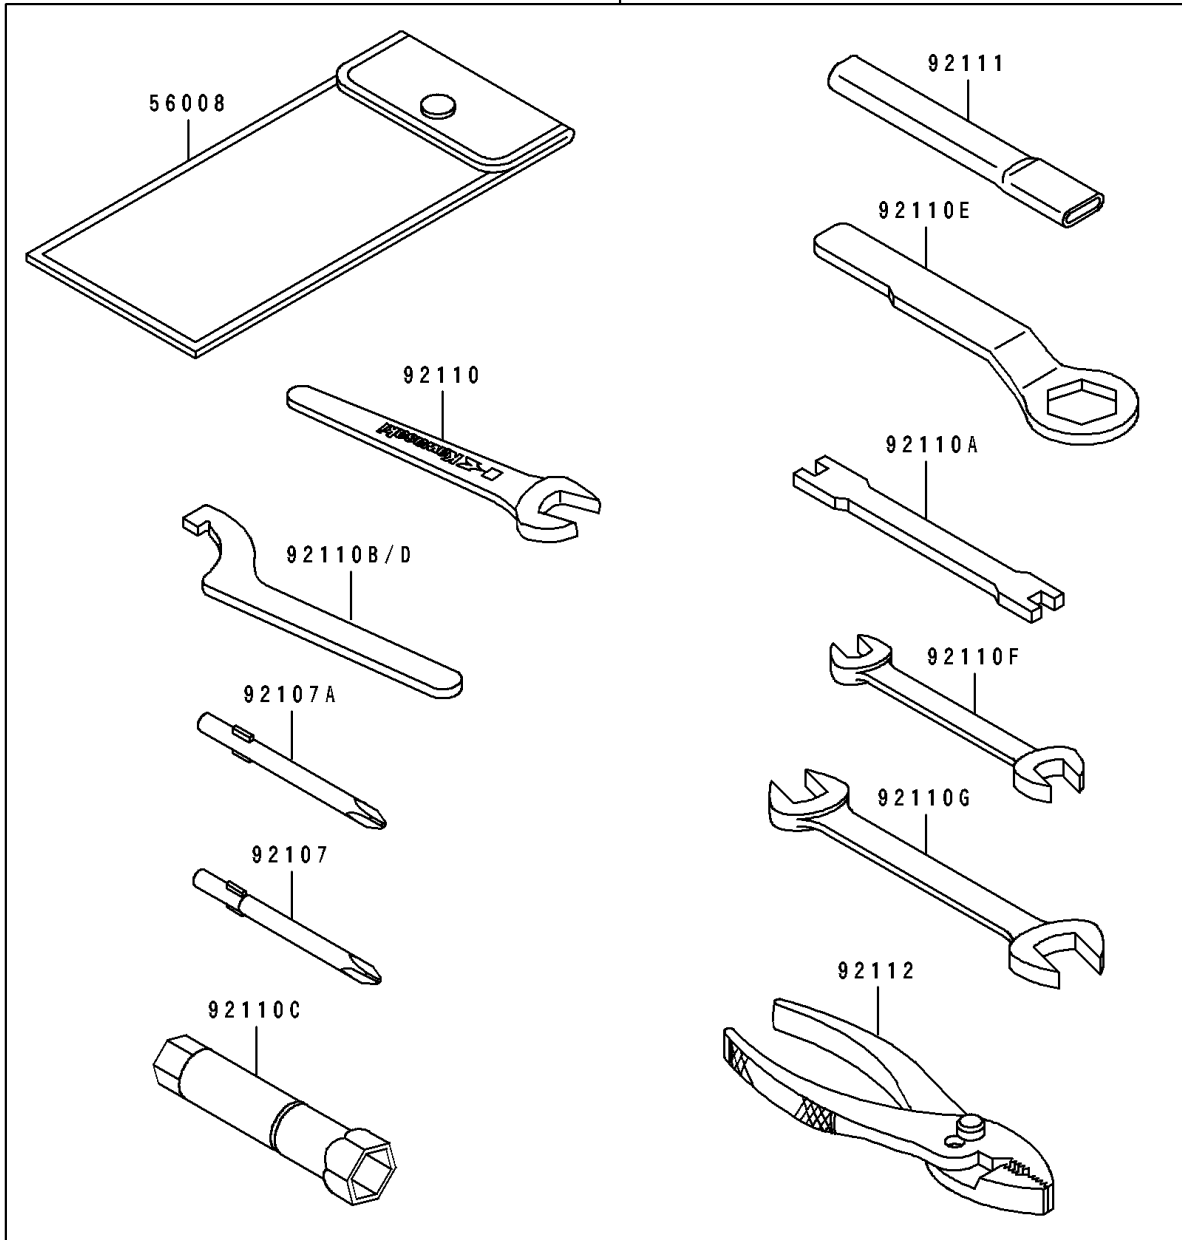

1993 KLR250 PARTS DIAGRAM

Owner's Tools

56007

F2810

1993 KLR250 PARTS LIST

Owner's Tools

ITEM NAME	PART NUMBER	QUANTITY
TOOLKIT (Ref # 56007)	56007-1294	1
BAG,TOOL (Ref # 56008)	56008-1075	1
GASKET-LIQUID,TUBE,100G,SILVER (Ref # 92104)	92104-002	1
TOOL-DRIVER,#3PHILLIPS (Ref # 92107)	92107-005	1
TOOL-DRIVER,#2PHILLIPS (Ref # 92107A)	92107-1053	1
TOOL-WRENCH,OPEN END,19MM (Ref # 92110)	92110-1004	1
TOOL-WRENCH,SPOKE (Ref # 92110A)	92110-1016	1
TOOL-WRENCH,HOOK (Ref # 92110B)	92110-1107	2
TOOL-WRENCH,BOX,18MM (Ref # 92110C)	92110-1111	1
TOOL-WRENCH,BOX END,24MM (Ref # 92110E)	92110-1150	1
TOOL-WRENCH,OPEN END,10X12 (Ref # 92110F)	92110-1152	1
TOOL-WRENCH,OPEN END,14X17 (Ref # 92110G)	92110-1153	1
TOOL-BAR,BOX END WRENCH (Ref # 92111)	92111-1051	1
TOOL-PLIERS (Ref # 92112)	92112-003	1