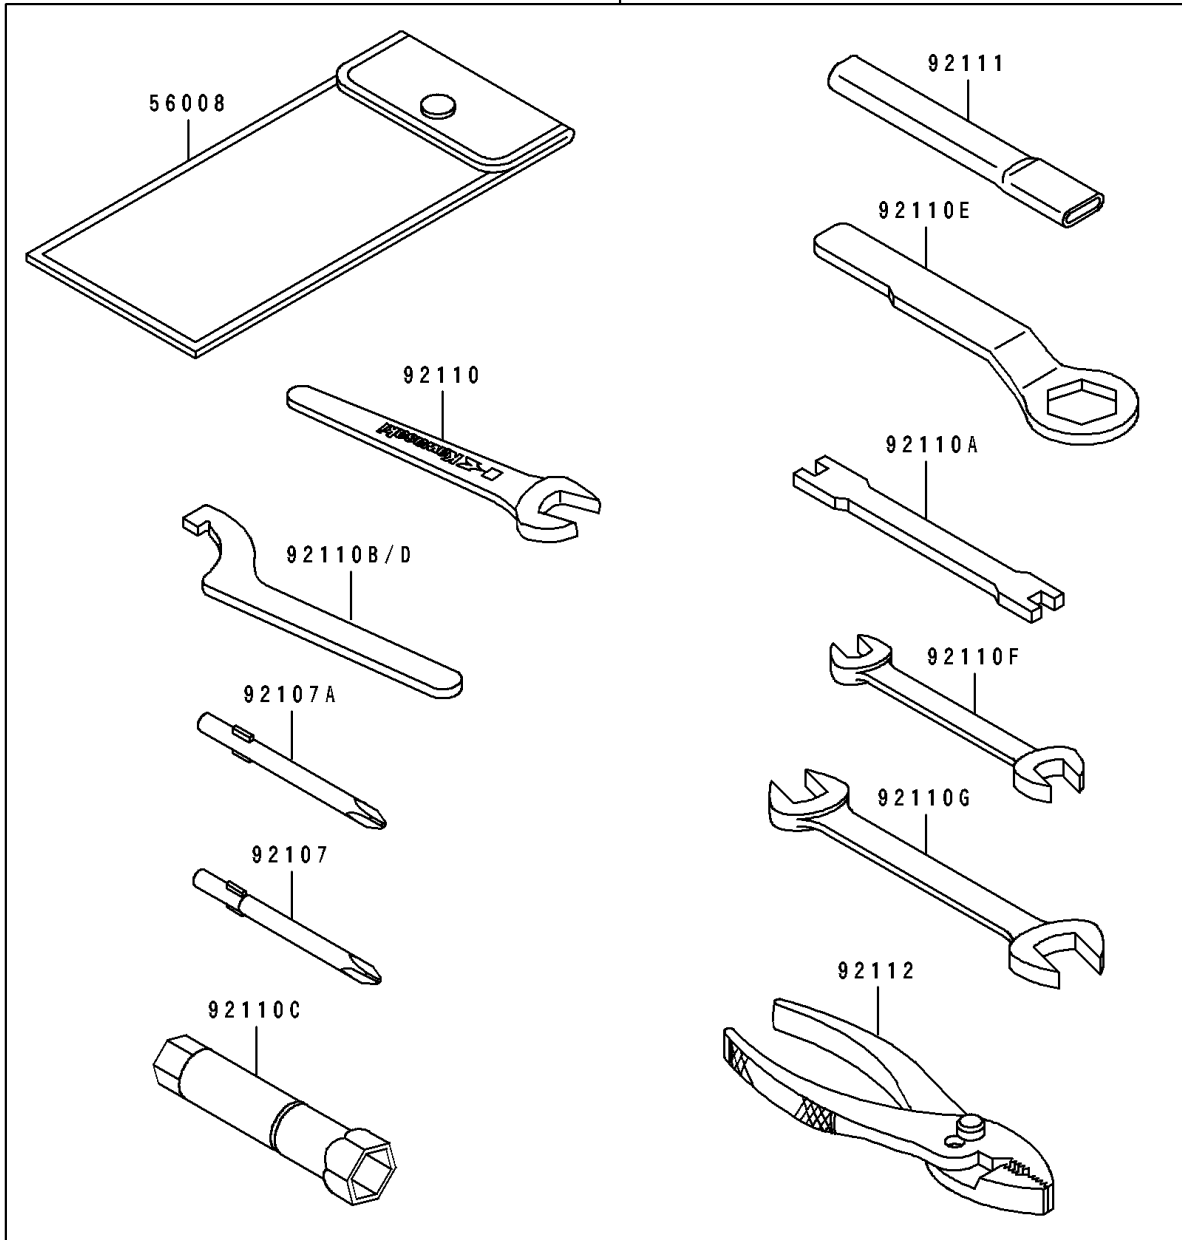

1994 KLR250 PARTS DIAGRAM

Owner's Tools

56007

F2810

1994 KLR250 PARTS LIST

Owner's Tools

ITEM NAME	PART NUMBER	QUANTITY
TOOLKIT (Ref # 56007)	56007-1294	1
BAG,TOOL (Ref # 56008)	56008-1075	1
GASKET-LIQUID,TUBE,100G,SILVER (Ref # 92104)	92104-002	1
TOOL-DRIVER,#3PHILLIPS (Ref # 92107)	92107-005	1
TOOL-DRIVER,#2PHILLIPS (Ref # 92107A)	92107-1053	1
TOOL-WRENCH,OPEN END,19MM (Ref # 92110)	92110-1004	1
TOOL-WRENCH,SPOKE (Ref # 92110A)	92110-1016	1
TOOL-WRENCH,HOOK (Ref # 92110B)	92110-1107	2
TOOL-WRENCH,BOX,18MM (Ref # 92110C)	92110-1111	1
TOOL-WRENCH,BOX END,24MM (Ref # 92110E)	92110-1150	1
TOOL-WRENCH,OPEN END,10X12 (Ref # 92110F)	92110-1152	1
TOOL-WRENCH,OPEN END,14X17 (Ref # 92110G)	92110-1153	1
TOOL-BAR,BOX END WRENCH (Ref # 92111)	92111-1051	1
TOOL-PLIERS (Ref # 92112)	92112-003	1