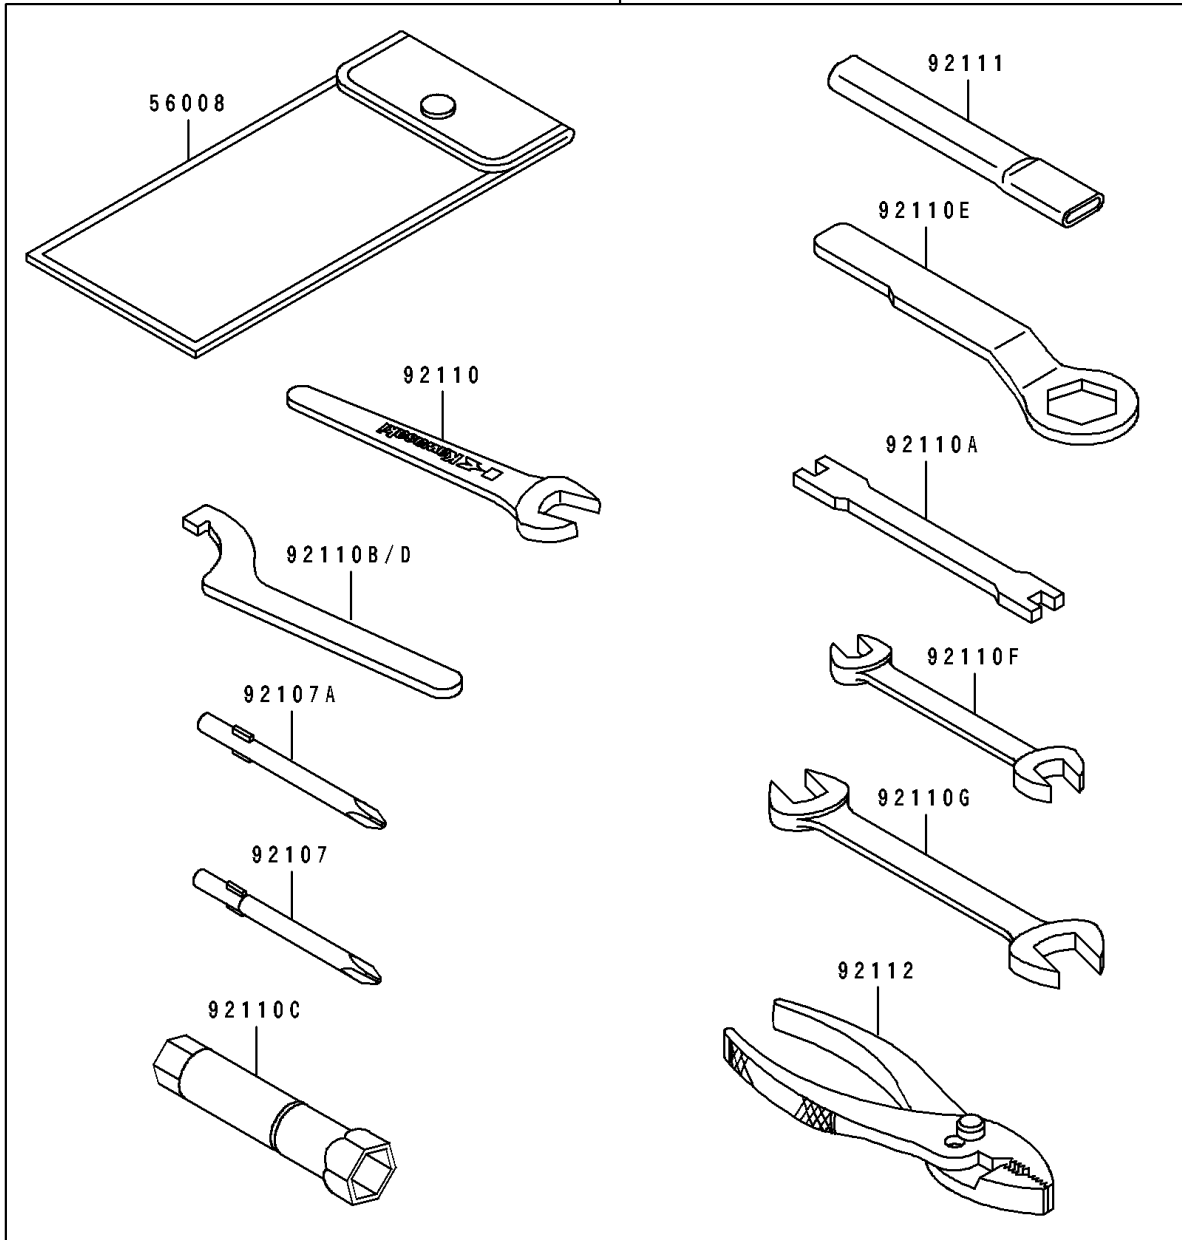

# 1995 KLR250 PARTS DIAGRAM

Owner's Tools

56007

F2810

## 1995 KLR250 PARTS LIST

### Owner's Tools

ITEM NAME	PART NUMBER	QUANTITY
TOOLKIT (Ref # 56007)	56007-1294	1
BAG,TOOL (Ref # 56008)	56008-1075	1
GASKET-LIQUID,TUBE,100G,SILVER (Ref # 92104)	92104-002	1
TOOL-DRIVER,#3PHILLIPS (Ref # 92107)	92107-005	1
TOOL-DRIVER,#2PHILLIPS (Ref # 92107A)	92107-1053	1
TOOL-WRENCH,OPEN END,19MM (Ref # 92110)	92110-1004	1
TOOL-WRENCH,SPOKE (Ref # 92110A)	92110-1016	1
TOOL-WRENCH,HOOK (Ref # 92110B)	92110-1107	2
TOOL-WRENCH,BOX,18MM (Ref # 92110C)	92110-1111	1
TOOL-WRENCH,BOX END,24MM (Ref # 92110E)	92110-1150	1
TOOL-WRENCH,OPEN END,10X12 (Ref # 92110F)	92110-1152	1
TOOL-WRENCH,OPEN END,14X17 (Ref # 92110G)	92110-1153	1
TOOL-BAR,BOX END WRENCH (Ref # 92111)	92111-1051	1
TOOL-PLIERS (Ref # 92112)	92112-003	1