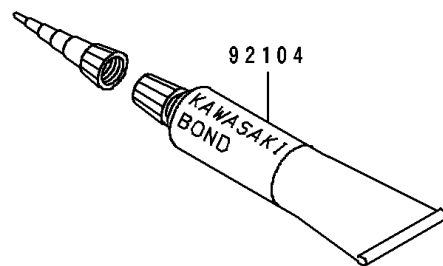

# 1995 KLR250 PARTS DIAGRAM

Owner's Tools

56007

F2810

## 1995 KLR250 PARTS LIST

### Owner's Tools

ITEM NAME	PART NUMBER	QUANTITY
TOOLKIT (Ref # 56007)	56007-1294	1
BAG,TOOL (Ref # 56008)	56008-1075	1
GASKET-LIQUID,TUBE,100G,SILVER (Ref # 92104)	92104-002	1
TOOL-DRIVER,#3PHILLIPS (Ref # 92107)	92107-005	1
TOOL-DRIVER,#2PHILLIPS (Ref # 92107A)	92107-1053	1
TOOL-WRENCH,OPEN END,19MM (Ref # 92110)	92110-1004	1
TOOL-WRENCH,SPOKE (Ref # 92110A)	92110-1016	1
TOOL-WRENCH,HOOK (Ref # 92110B)	92110-1107	2
TOOL-WRENCH,BOX,18MM (Ref # 92110C)	92110-1111	1
TOOL-WRENCH,BOX END,24MM (Ref # 92110E)	92110-1150	1
TOOL-WRENCH,OPEN END,10X12 (Ref # 92110F)	92110-1152	1
TOOL-WRENCH,OPEN END,14X17 (Ref # 92110G)	92110-1153	1
TOOL-BAR,BOX END WRENCH (Ref # 92111)	92111-1051	1
TOOL-PLIERS (Ref # 92112)	92112-003	1