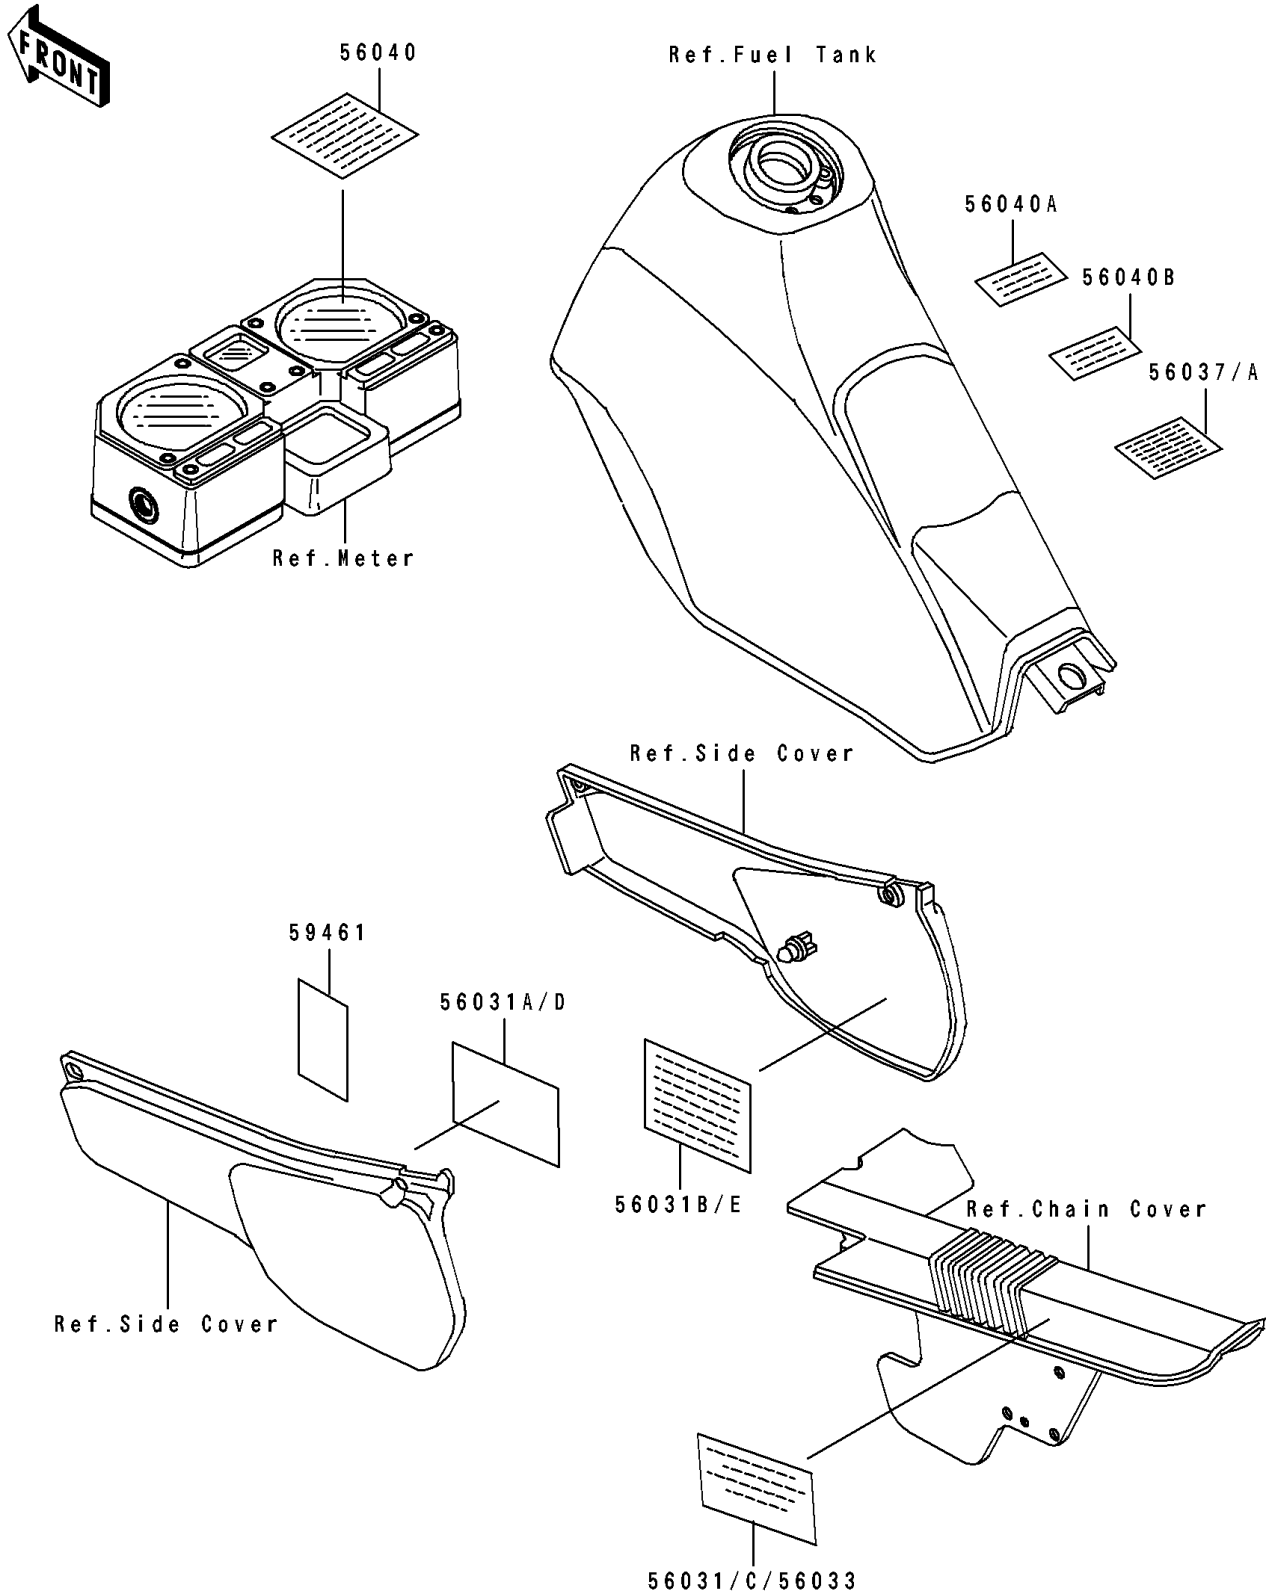

1994 KLR250 PARTS DIAGRAM

Labels

F2860

1994 KLR250 PARTS LIST

Labels

ITEM NAME	PART NUMBER	QUANTITY
LABEL-MANUAL,CHAIN (Ref # 56031)	56031-1369	1
LABEL-MANUAL,BATTERY VENT (Ref # 56031A)	56031-1371	1
LABEL-MANUAL,OIL&OIL FILTER (Ref # 56031B)	56031-1374	1
LABEL-MANUAL,CHAIN (Ref # 56031C)	56031-1375	1
LABEL-MANUAL,BATTERY VENT (Ref # 56031D)	56031-1376	1
LABEL-MANUAL,OIL&OIL FILTER (Ref # 56031E)	56031-1470	1
LABEL-SPECIFICATION,TIRE&LOAD (Ref # 56037)	56037-1295	1
LABEL-SPECIFICATION,TIRE&LOAD (Ref # 56037A)	56037-1489	1
LABEL-WARNING,BREAK IN CAUTION (Ref # 56040)	56040-1007	1
LABEL-WARNING,BREAK IN CAUTION (Ref # 56040A)	56040-1008	1
LABEL-WARNING,EVAPO (Ref # 56040B)	56040-1121	1
LABEL-CERTIFICATION,EVAPO ROUT (Ref # 59461)	59461-1566	1