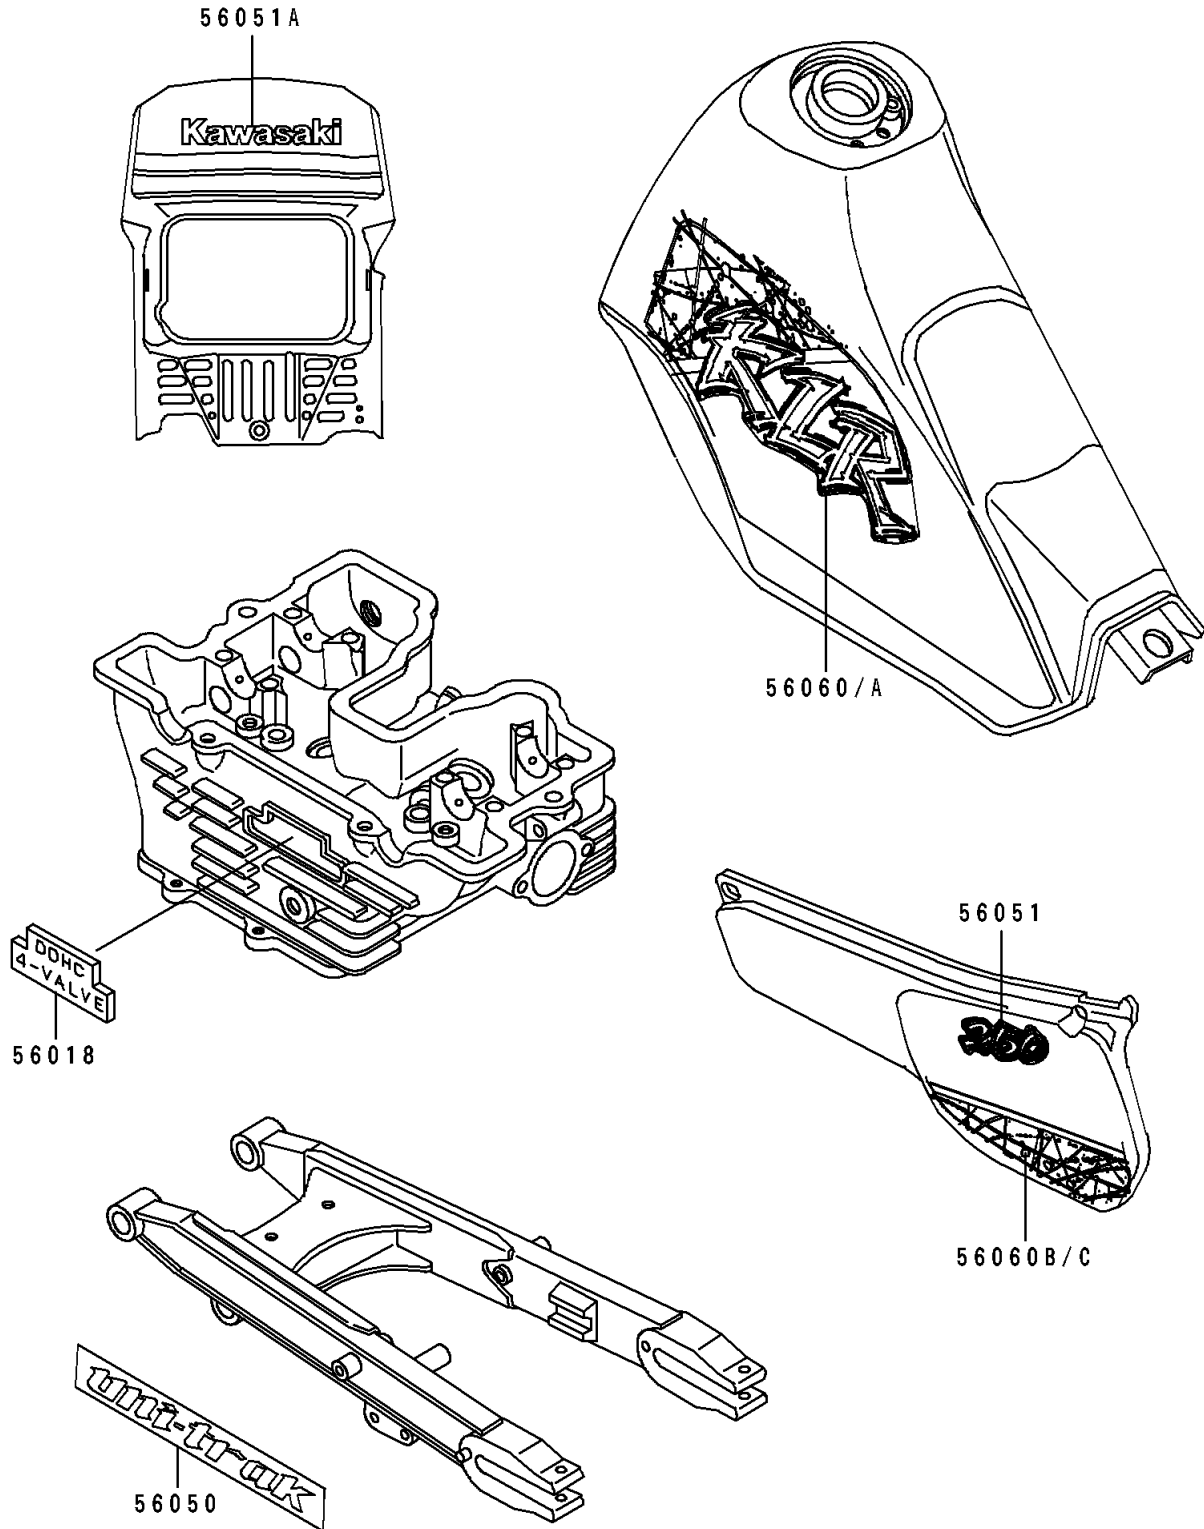

# 1994 KLR250 PARTS DIAGRAM

Decals(KL250-D11/D12/D13)

F2861A

# 1994 KLR250 PARTS LIST

Decals(KL250-D11/D12/D13)

ITEM NAME	PART NUMBER	QUANTITY
MARK,CYLINDER HEAD (Ref # 56018)	56018-1483	1
MARK,SWING ARM,UNI-TRAK (Ref # 56050)	56050-1916	2
MARK,250 (Ref # 56051)	56051-1043	2
MARK,KAWASAKI (Ref # 56051A)	56051-1047	1
PATTERN,FUEL TANK,LH (Ref # 56060)	56060-1732	1
PATTERN,FUEL TANK,RH (Ref # 56060A)	56060-1733	1
PATTERN,SIDE COVER,LH (Ref # 56060B)	56060-1734	1
PATTERN,SIDE COVER,RH (Ref # 56060C)	56060-1735	1